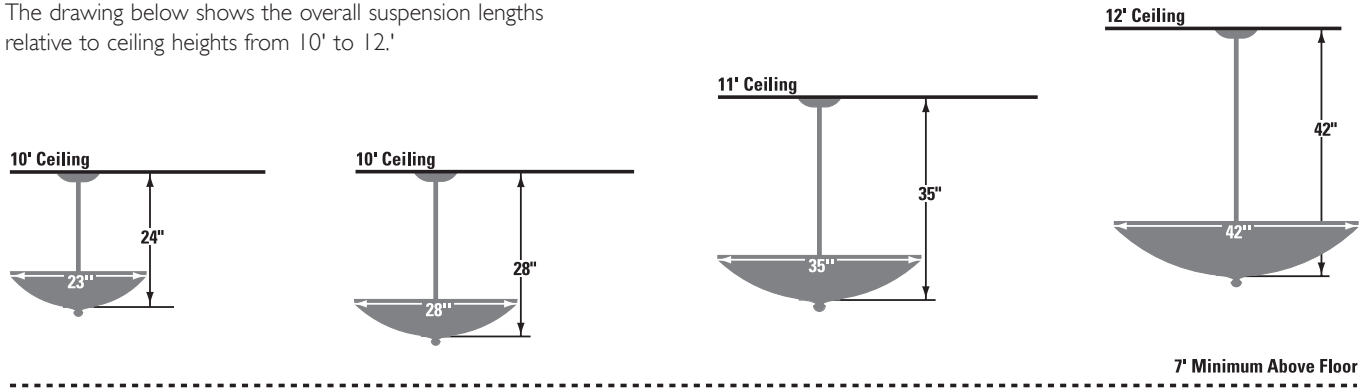

### Ordering Guide

**Luminesce Pendants consist of two components, body and suspension. Order each separately.**

Select the body diameter and suspension system best suited to the space.

The drawing below shows the overall suspension lengths relative to ceiling heights from 10' to 12.'