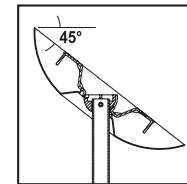

### How to Specify

- Order the body** based on preferred diameter and number of lamps.
- Order the suspension** style and size based on the desired overall height.

**Body and suspension system must be ordered separately.**

Refer to the grid below to determine the overall height of the body and suspension combination. For optimal performance, select a suspension system that is relative to the body diameter (highlighted in gray).

All suspension systems include a swivel ceiling canopy which will accommodate a slope up to 45°.

BODY		23" DIA. - 2 Lamp	28" DIA. - 4 Lamp	35" DIA. - 6 Lamp	42" DIA. - 8 Lamp
		Catalog Number	Catalog Number	Catalog Number	Catalog Number
<b>Polished Brass</b>		<b>TC1023-1</b>	<b>TC1028-1</b>	<b>TC1035-1</b>	<b>TC1042-1</b>
<b>Sable Bronze</b>		<b>TC1023-22</b>	<b>TC1028-22</b>	<b>TC1035-22</b>	<b>TC1042-22</b>
<b>Brushed Nickel</b>		<b>TC1023-78</b>	<b>TC1028-78</b>	<b>TC1035-78</b>	<b>TC1042-78</b>
SUSPENSION					
Single Stem	Catalog No.	Height	Height	Height	Height
	<b>TSS15-x</b>	<b>15"</b>	<b>15 1/4"</b>	<b>16 1/2"</b>	<b>18 1/4"</b>
	<b>TSS18-x</b>	<b>16 1/2"</b>	<b>16 3/4"</b>	<b>18"</b>	<b>19 1/4"</b>
	<b>TSS24-x</b>	<b>24"</b>	<b>24 1/4"</b>	<b>25 1/2"</b>	<b>27 1/4"</b>
	<b>TSS28-x</b>	<b>27 1/4"</b>	<b>28"</b>	<b>29 1/2"</b>	<b>31"</b>
	<b>TSS35-x</b>	<b>33 1/2"</b>	<b>33 3/4"</b>	<b>35"</b>	<b>36.75"</b>
	<b>TSS42-x</b>	<b>38 3/4"</b>	<b>39"</b>	<b>40 1/4"</b>	<b>42"</b>
<b>x - Add finish suffix: -1 Polished Brass, -22 Sable Bronze, -78 Brushed Nickel</b>					
Multiple Stem	Catalog No.	Height	Height	Height	Height
	<b>TSM28-x</b>	<b>NA</b>	<b>28"</b>	<b>29 1/2"</b>	<b>31"</b>
	<b>TSM35-x</b>	<b>NA</b>	<b>33 3/4"</b>	<b>35"</b>	<b>36 1/4"</b>
	<b>TSM42-x</b>	<b>NA</b>	<b>39"</b>	<b>40 1/4"</b>	<b>42"</b>
<b>x - Add finish suffix: -1 Polished Brass, -22 Sable Bronze, -78 Brushed Nickel</b>					