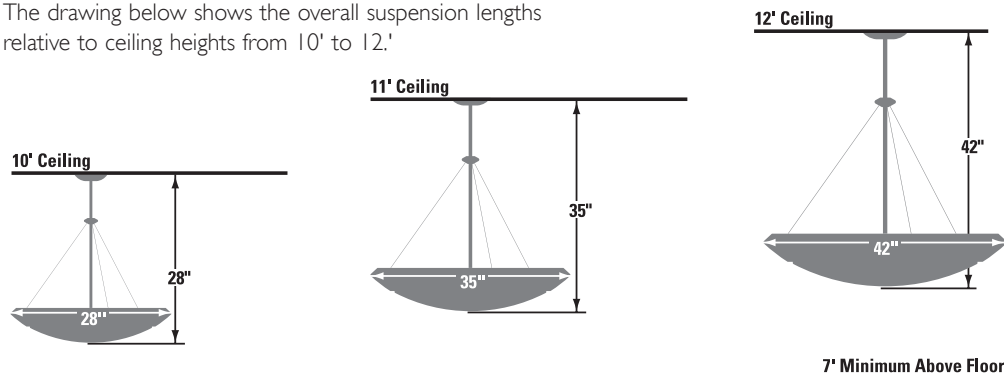

## Corona Indirect-Direct Pendants

All versions feature multi-wattage, four-pin, lamp holder that permits use with 26, 32 or 42 watt triple tube compact fluorescent lamps (CFTR26W/GX24Q, CFTR32W/GX24Q, CFTR42W/GX24Q).

### Ordering Guide

**Corona Pendants consist of two components, body and suspension. Order each separately.**

Select the body diameter and suspension system best suited to the space.

The drawing below shows the overall suspension lengths relative to ceiling heights from 10' to 12.'