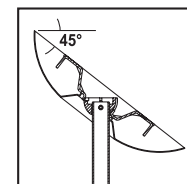

Certain suspension styles cannot be paired with non-proportional body diameters and are noted as "NA."