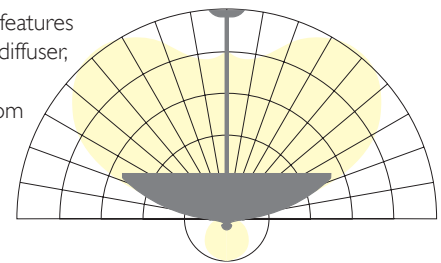

How to Specify

1. **1. Order the body** based on preferred diameter and number of lamps.
2. **2. Order the suspension** style and size based on the desired overall height.

Body and suspension system must be ordered separately.

Refer to the grid below to determine the overall height of the body and suspension combination. For optimal performance, select a suspension system that is relative to the body diameter (highlighted in gray).

Indirect-Direct pendant features a unique double acrylic diffuser, which reduces glare and eliminates silhouettes from bugs and debris.