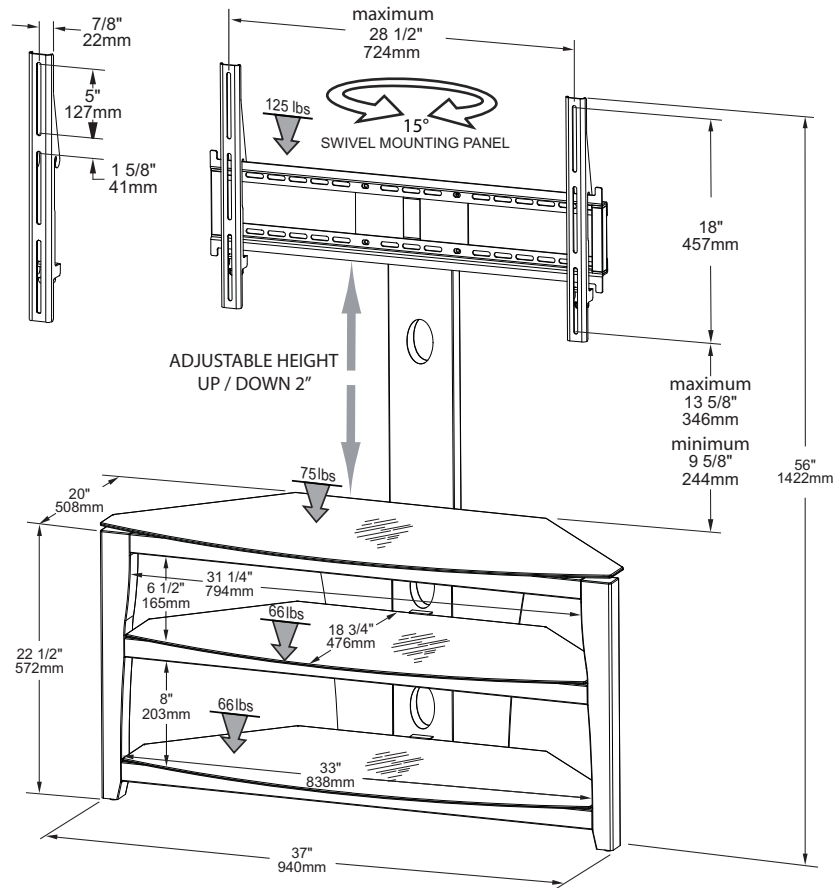

SOLUTION  
SERIES

FLEX37WB

\*ALSO INCLUDES BLACK FRONT FRAME

TECH  
CRAFT

### GENERAL FEATURES

- 37" WIDE TV STAND WITH MOUNT BUILT-IN FLEXIBLE IN 4 WAYS
- ELEGANT SOLID WOOD POST, WALNUT COLOR FINISH
- USE AS A TV STAND
- USE AS A STAND WITH MOUNT
- USE TO MOUNT TV ON WALL AND STAND FOR COMPONENTS
- PERFECT FOR CORNER APPLICATIONS
- SWIVEL MOUNT AND MOUNTING HARDWARE INCLUDED
- EASY WIRE MANAGEMENT

# FLEX37WB

	Carton dimensions	Gross Weight	Volume	UPC code
(h)	6 3/4" / 172mm	109 lbs / 46 kg	5.460 cu ft / 0.155 cu m	6-23788-00594-6
(w)	52 1/8" / 1325mm	Dimension and weight / volume information on this sheet is rounded. Specifications subject to change without notice.		
(d)	26 5/8" / 678mm			