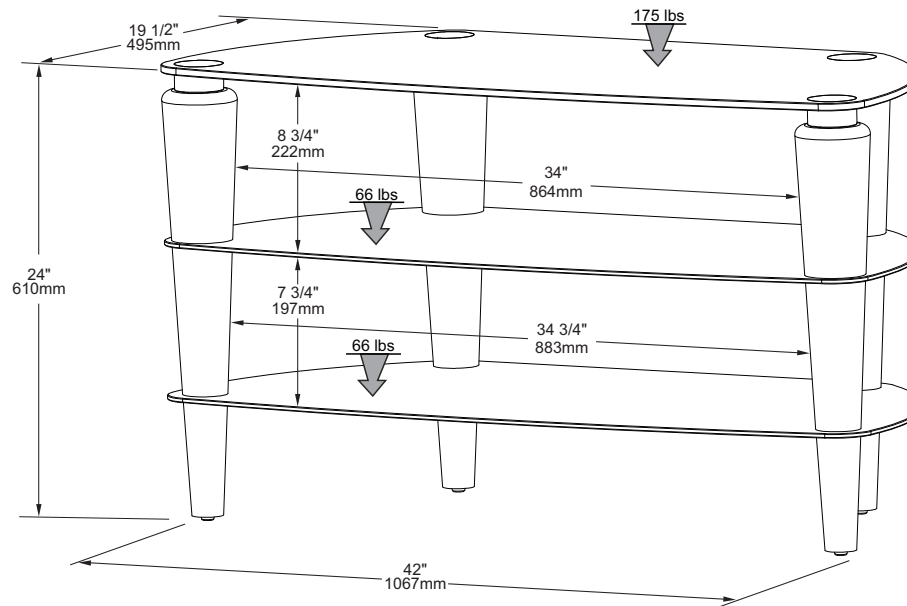

MONACO
SERIES

TS42W

**TECH
CRAFT**

GENERAL FEATURES

- 42" WIDE UNIQUE "SPIRAL WOOD" FLAT PANEL TV STAND
- FITS MOST 42" AND SMALLER FLAT PANEL TV'S
- STUNNING DESIGN AND LINES
- AMPLE SPACE FOR COMPONENTS
- UNIQUE WIRE MANAGEMENT SOLUTION ALLOWS YOU TO CONCEAL ALL WIRES WITH NO BACK PANEL

TS42W

	Carton dimensions	Gross Weight	Volume	UPC code
	(h) 7 1/4" / 185mm	81 lbs / 37 kg	4.41 cu ft / 0.125 cu m	6-23788-00583-0
	(w) 46 1/4" / 1175mm	Dimension and weight / volume information on this sheet is rounded. Specifications subject to change without notice.		
	(d) 22 5/8" / 575mm			