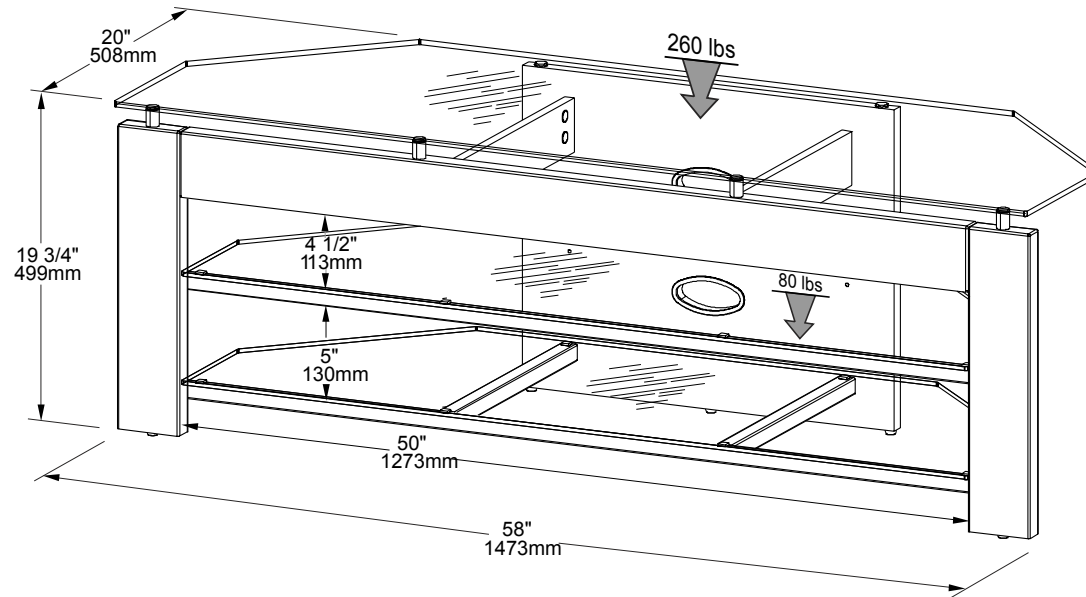

MONACO
SERIES

PTV583B

GENERAL FEATURES

- Front face in glossy black finish.
- Tempered glass shelves.
- Easy access to wire management.
- Easy assembly.

**TECH
CRAFT**

PTV583B

	Carton dimensions	Gross Weight	Volume	No. of units per pallet	UPC code
(h)	6" / 155mm	96.34 lbs / 43.8 kg	5.25 cu ft / 0.15 cu m	22 units	6-23788-00309-6
(w)	24 1/4" / 615mm	<i>Dimension and weight / volume information on this sheet is rounded. Specifications subject to change without notice.</i>			
(d)	62 3/8" / 1584mm				