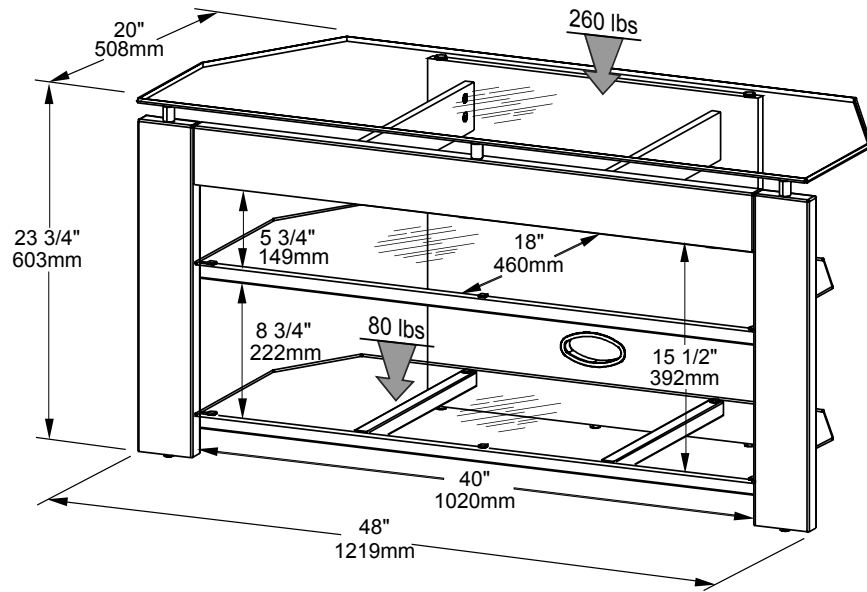

MONACO
SERIES

PTV483B

GENERAL FEATURES

- Front face in glossy black finish.
- Tempered glass shelves.
- Easy access to wire management.
- Easy assembly.

**TECH
CRAFT**

PTV483B

	Carton dimensions	Gross Weight	Volume	No. of units per pallet	UPC code
(h)	6 3/4" / 171mm	93.7 lbs / 45.6 kg	5.29 cu ft / 0.15 cu m	18 units	6-23788-00346-1
(w)	25 1/2" / 647mm	Dimension and weight / volume information on this sheet is rounded. Specifications subject to change without notice.			
(d)	53 1/8" / 1349mm				