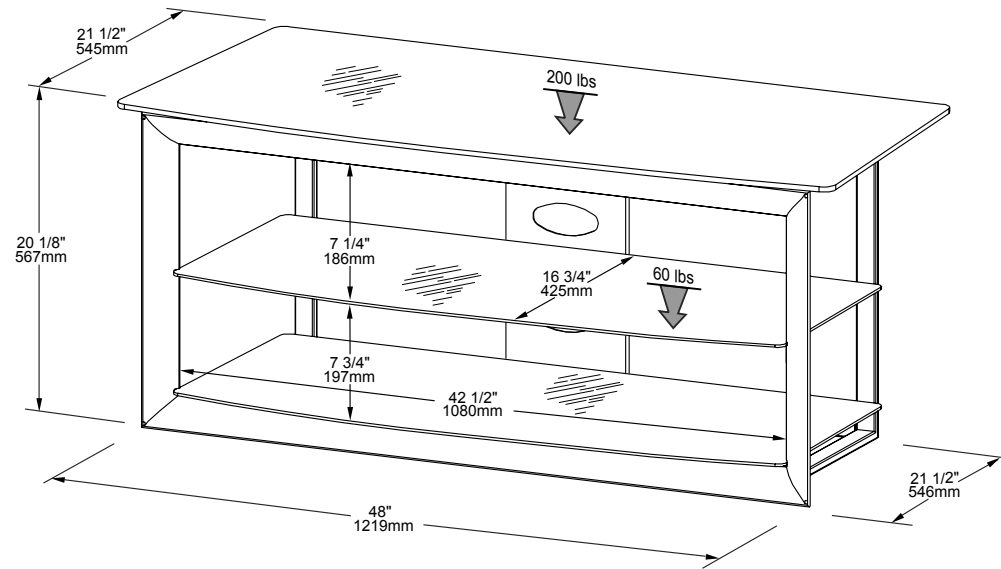

BERNINI
SERIES

MC4832B

**TECH
CRAFT**

GENERAL FEATURES

- 48" Wide TV Stand fits most 48" and smaller Flat Panels
- Black Metal Frame for a contemporary look.
- Dark Glass provides a smart offset to the metal frame.
- Ample space for components.
- Easy access to wire management.

MC4832B

	Carton dimensions	Gross Weight	Volume	UPC code
	(h) 6 1/2" / 165mm	75.5 lbs / 34.3 kg	5.27 cu ft / 0.15 cu m	6-23788-00434-5
	(w) 27 1/4" / 692mm	<i>Dimension and weight / volume information on this sheet is rounded. Specifications subject to change without notice.</i>		
	(d) 53 1/4" / 1352mm			