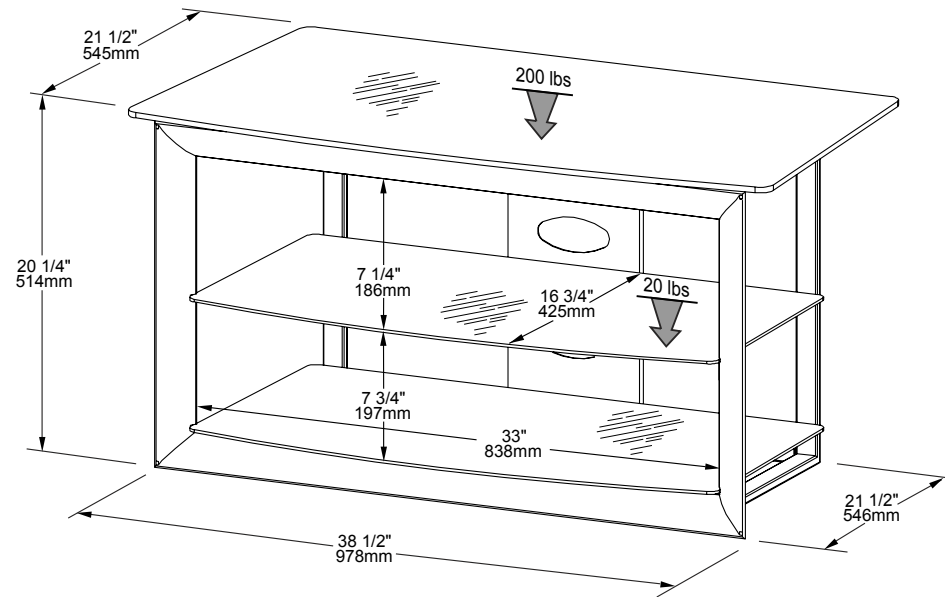

BERNINI
SERIES

MC3032B

GENERAL FEATURES

- 37" Wide TV Stand fits most 37" and smaller Flat Panels
- Black Metal Frame for a contemporary look.
- Dark Glass provides a smart offset to the metal frame.
- Ample space for components.
- Easy access to wire management.

**TECH
CRAFT**

MC3032B

	Carton dimensions	Gross Weight	Volume	UPC code
	(h) 6 1/4" / 158mm	59.9 lbs / 27.2 kg	4.39 cu ft / 0.12 cu m	6-23788-00430-7
	(w) 27 7/8" / 708mm	<i>Dimension and weight / volume information on this sheet is rounded. Specifications subject to change without notice.</i>		
	(d) 43 5/8" / 1108mm			