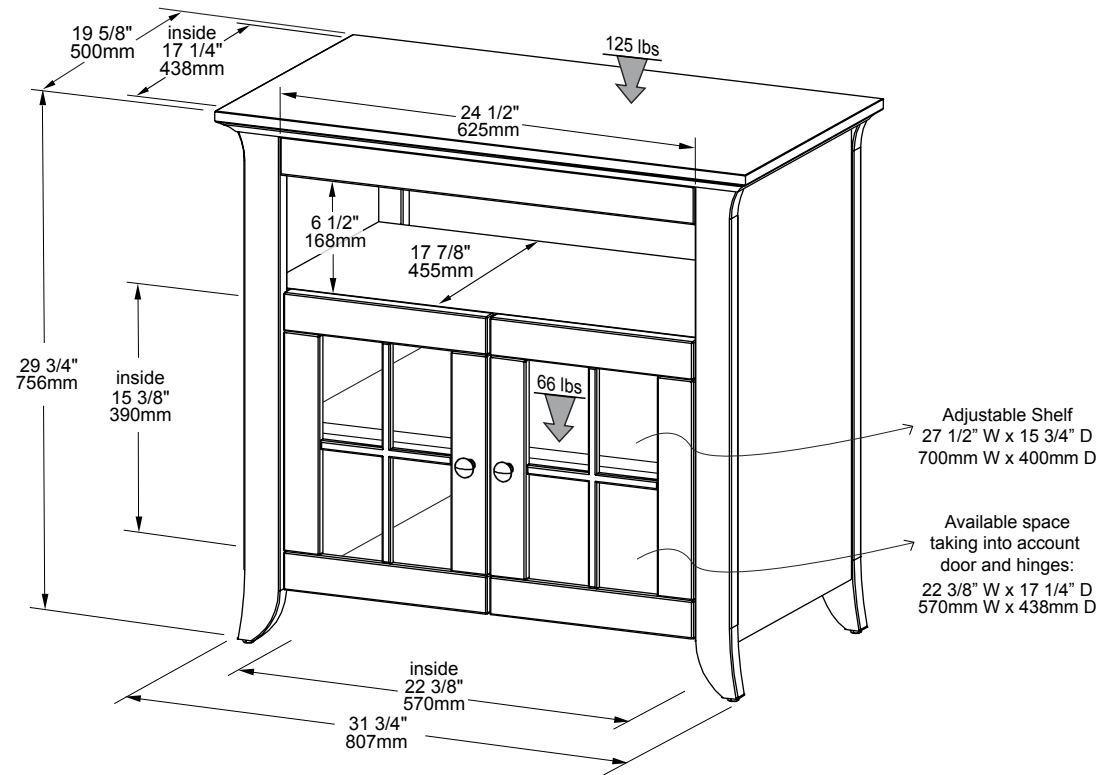

VENETO
SERIES

CRE32B

GENERAL FEATURES

- 32" Wide Black "Tall-Boy" fits most 32" and smaller Flat Panels.
- 30" High, perfect for Living room OR bedroom settings.
- Convenient component slot for easy access.
- Beautiful framed doors for concealed storage.
- Convenient Wire management cutouts provided.

**TECH
CRAFT**

CRE32B

	Carton dimensions	Gross Weight	Volume	UPC code
(h)	9 1/2" / 241mm	85.36 lbs / 38.8 kg	4.61 cu ft / 0.13 cu m	6-23788-00523-6
(w)	36 1/4" / 920mm	<i>Dimension and weight / volume information on this sheet is rounded. Specifications subject to change without notice.</i>		
(d)	23 1/8" / 587mm			