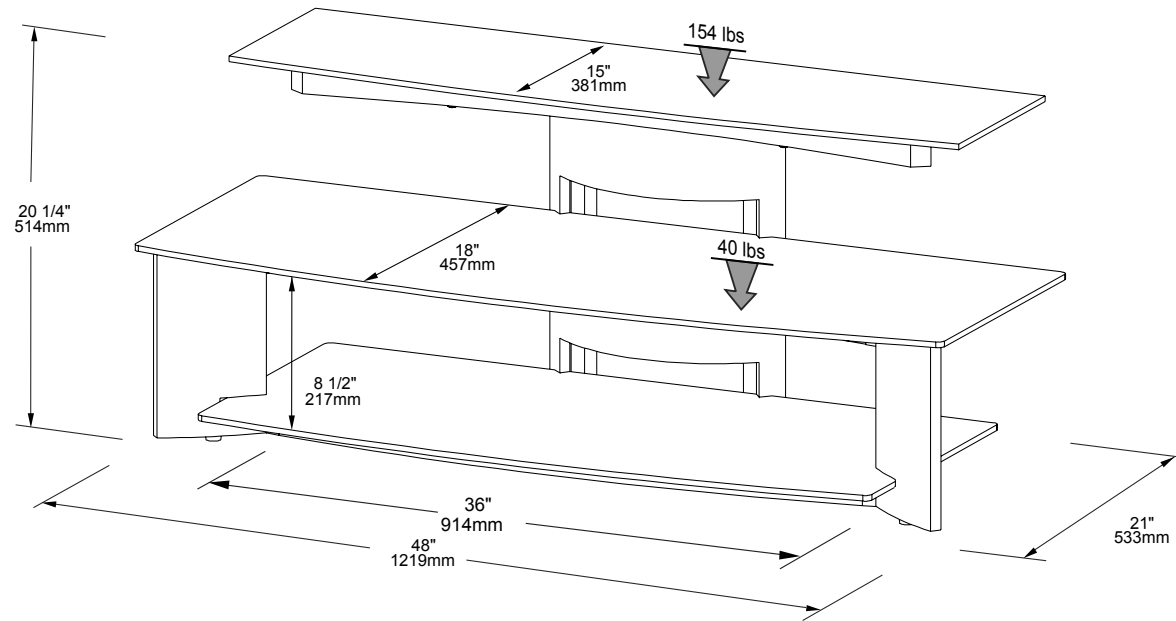

SORRENTO

BWS250M

**TECH
CRAFT**

GENERAL FEATURES

- Made to accommodate up to 50" Flat Panel Televisions
- Unique Angled Mahogany Bent Wood Frame.
- Raise your Flat Panel TV to another level.
- Ample storage for components
- Wire Management provided.

BWS250M

	Carton dimensions	Gross Weight	Volume	UPC code
	(h) 6 7/8" / 173mm	89.1 lbs / 40.5 kg	4.64 cu ft / 0.13 cu m	6-23788-00424-6
	(w) 53 1/4" / 1350mm	<i>Dimension and weight / volume information on this sheet is rounded. Specifications subject to change without notice.</i>		
	(d) 22 1/8" / 562mm			