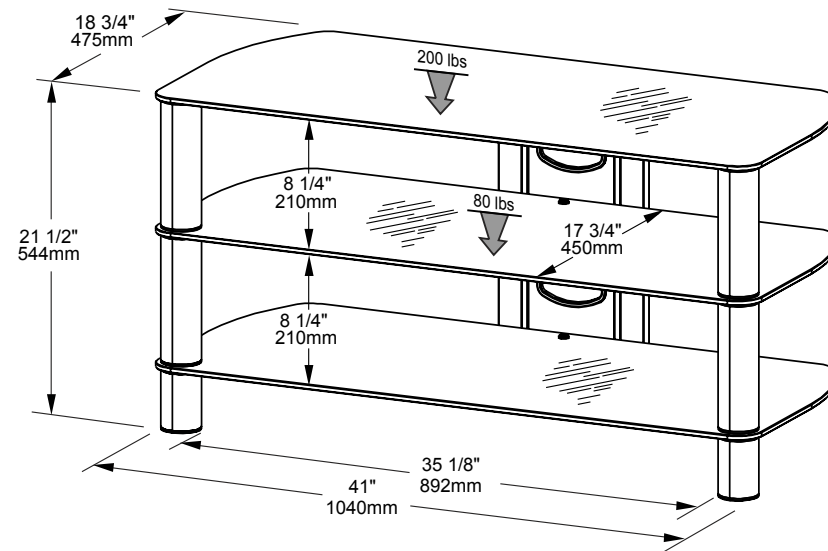

**SORRENTO**  
SERIES

**BEL41S**

**GENERAL FEATURES**

- Tempered smoked glass shelves.
- Easy access to wire management.
- Easy assembly.

**TECH  
CRAFT**

# BEL41S

	Carton dimensions	Gross Weight	Volume	No. of units per pallet	UPC code
(h)	5 3/8" / 136mm	68.1 lbs / 30.9 kg	2.84 cu ft / 0.08 cu m	24 units	6-23788-00334-8
(w)	21" / 525mm	<i>Dimension and weight / volume information on this sheet is rounded. Specifications subject to change without notice.</i>			
(d)	43 1/2" / 1104mm				