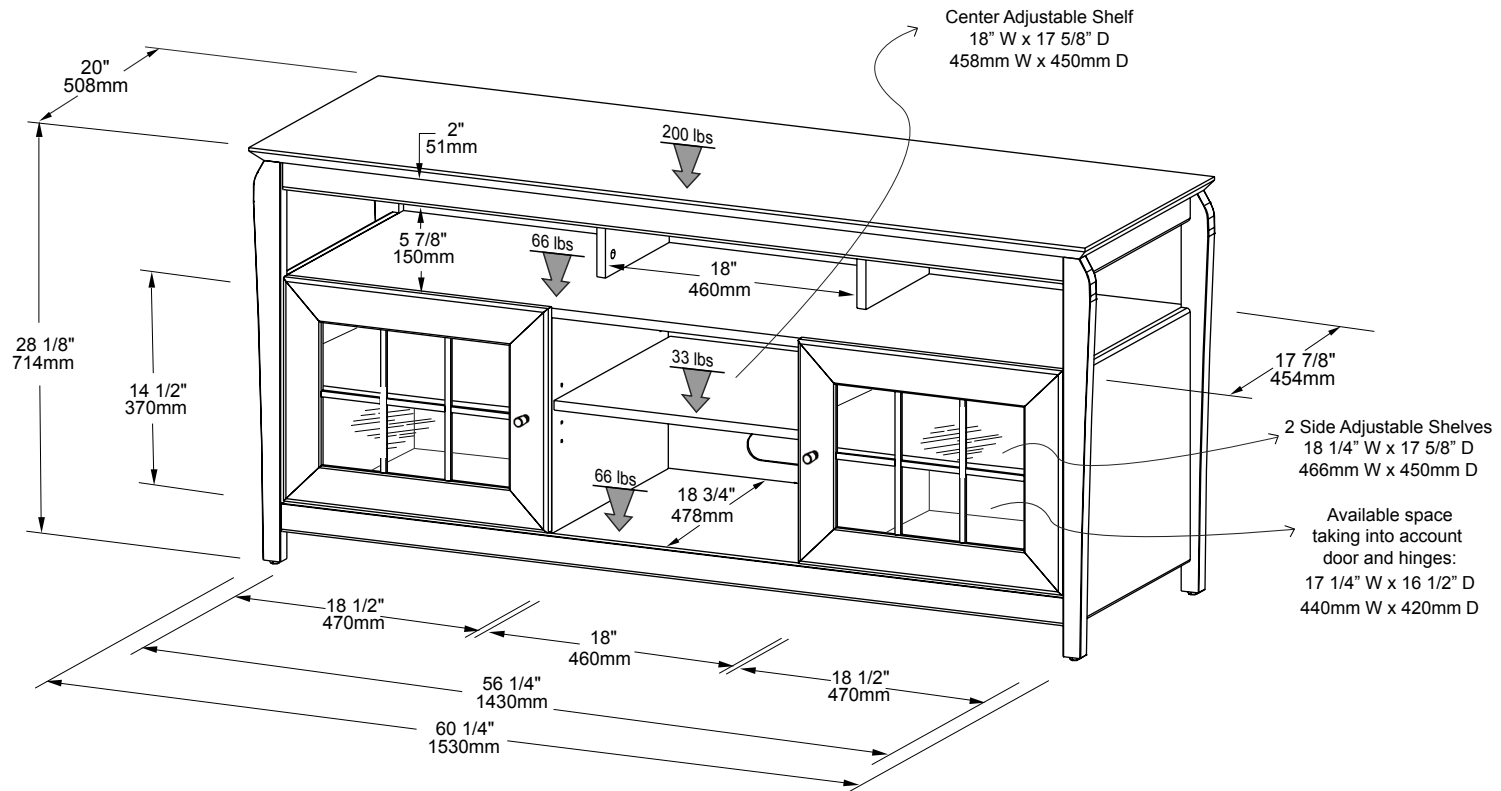

VENETO  
SERIES

BAY6028B

#### GENERAL FEATURES

- 60" Wide Black "Hi-Boy" fits most 60" and smaller Flat Panels.
- 28" Height makes it perfect for Living room or bedroom settings.
- Convenient component slots holds 3 or more components.
- Beautiful framed doors for concealed storage.
- Ample room for wire management.

# BAY6028B

	Carton dimensions	Gross Weight	Volume	UPC code
(h)	8 3/4" / 222mm	124.96 lbs / 56.8 Kg	7.51 cu ft / 0.21 cu m	6-23788-00547-2
(w)	64 1/2" / 1638mm	<i>Dimension and weight / volume information on this sheet is rounded. Specifications subject to change without notice.</i>		
(d)	23" / 584mm			