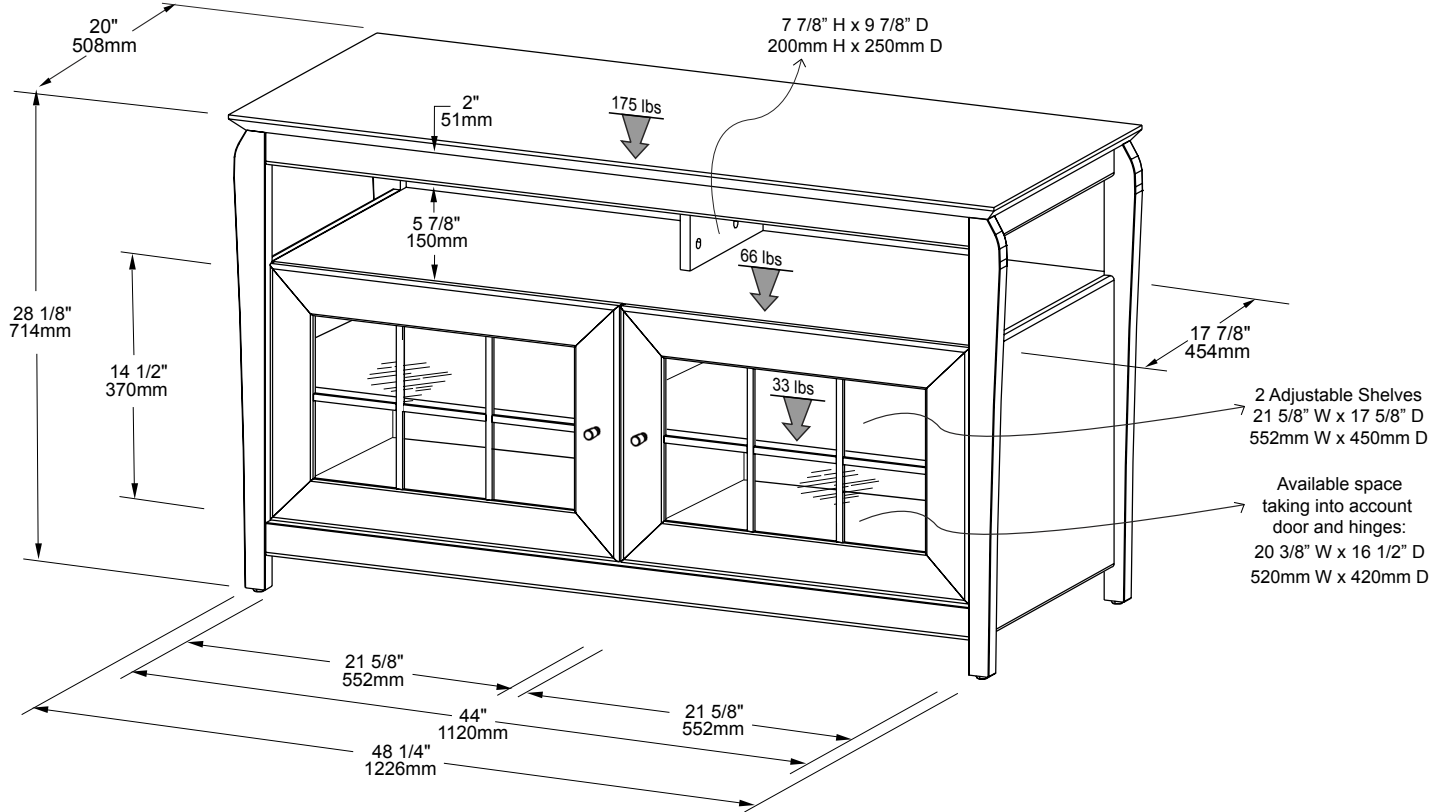

VENETO  
SERIES

BAY4828B

TECH  
CRAFT

#### GENERAL FEATURES

- 48" Wide Black "Hi-Boy" fits most 50" and smaller Flat Panels.
- 28" Height makes it perfect for Living room or bedroom settings.
- Convenient component slots holds 2 or more components.
- Beautiful framed doors for concealed storage.
- Ample room for wire management.

# BAY4828B

|     | Carton dimensions | Gross Weight  | Volume                 | UPC code        |
|-----|-------------------|---|------------------------|-----------------|
| (h) | 8 3/4" / 222mm    | 103.4 lbs / 47 Kg   | 6.24 cu ft / 0.18 cu m | 6-23788-00522-9 |
| (w) | 52 1/2" / 1333mm  | Dimension and weight / volume information on this sheet is rounded.<br>Specifications subject to change without notice. |                        |                 |
| (d) | 23 1/2" / 596mm   |   |                        |                 |