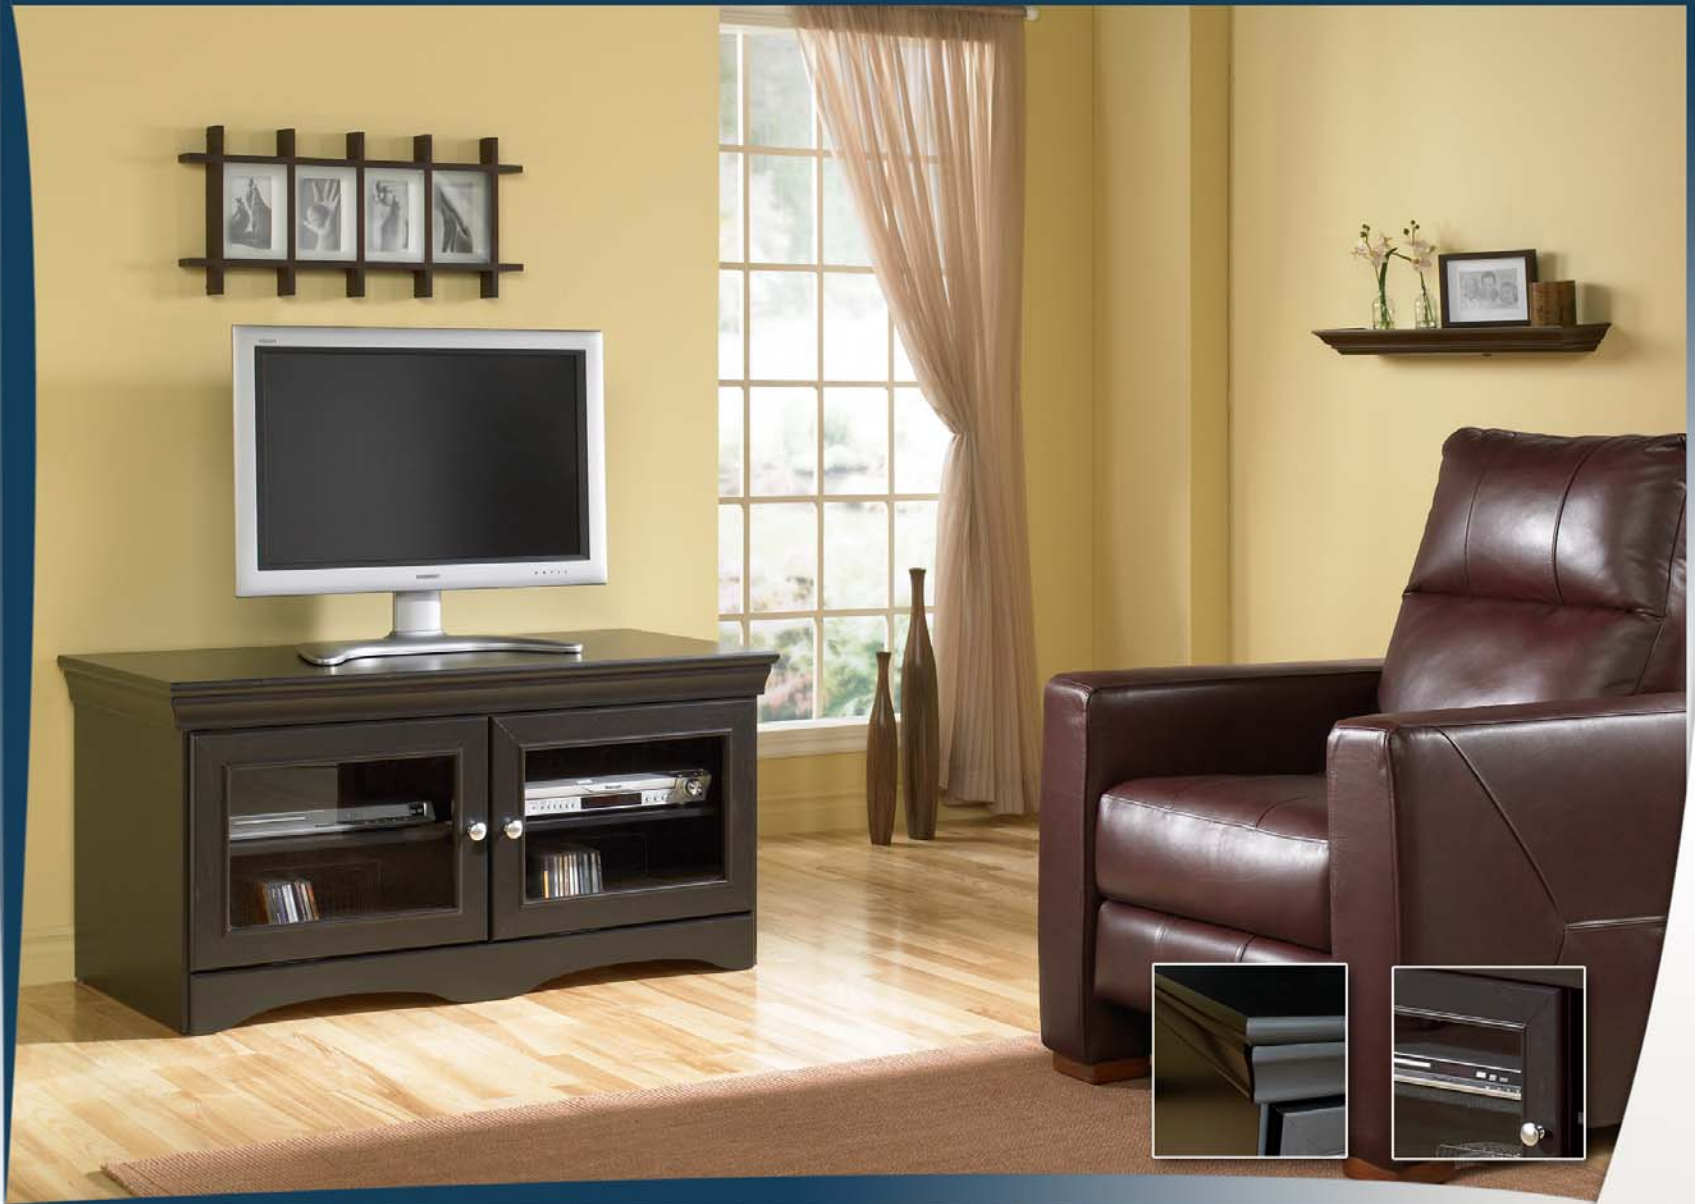

VENETO  
SERIES

ABS48

**GENERAL FEATURES**

- 48" Wide credenza for Flat Panels and DLP TV's.
- Antique Black distressed finish.
- Molded top and shaped skirt gives it an elegant appearance.
- Framed doors to conceal components.
- Classic, elegant, functional!