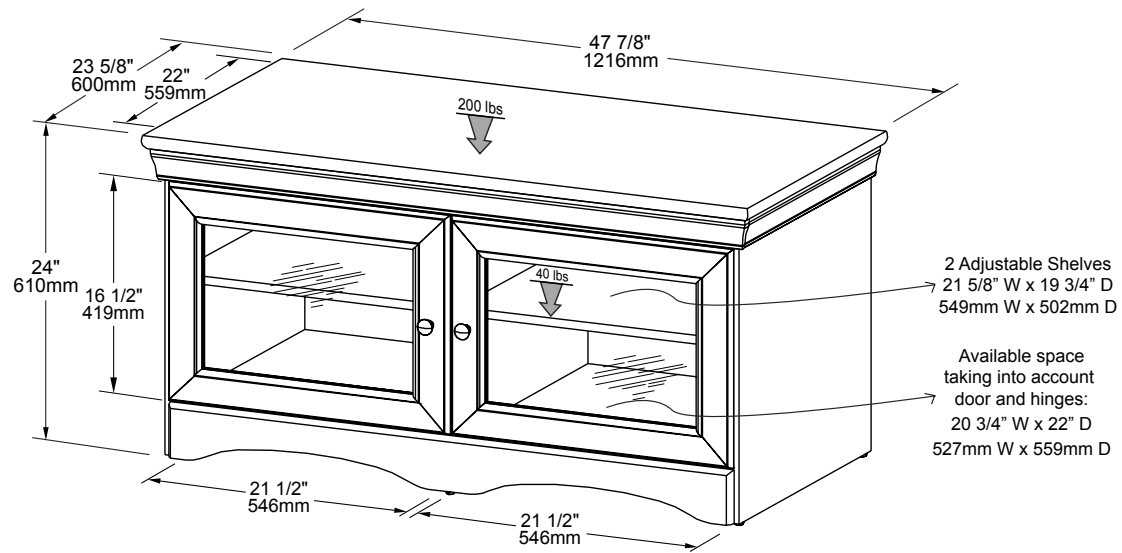

VENETO  
SERIES

ABS48

**GENERAL FEATURES**

- 48" Wide credenza for Flat Panels and DLP TV's.
- Antique Black distressed finish.
- Molded top and shaped skirt gives it an elegant appearance.
- Framed doors to conceal components.
- Classic, elegant, functional!

# ABS48

	Carton dimensions	Gross Weight	Volume	UPC code
	(h) 6 3/8" / 161mm	101.2 lbs / 46 kg	4.94 cu ft / 0.14 cum	6-23788-00394-2
	(w) 26 5/8" / 676mm	<i>Dimension and weight / volume information on this sheet is rounded. Specifications subject to change without notice.</i>		
	(d) 51 5/8" / 1311mm			