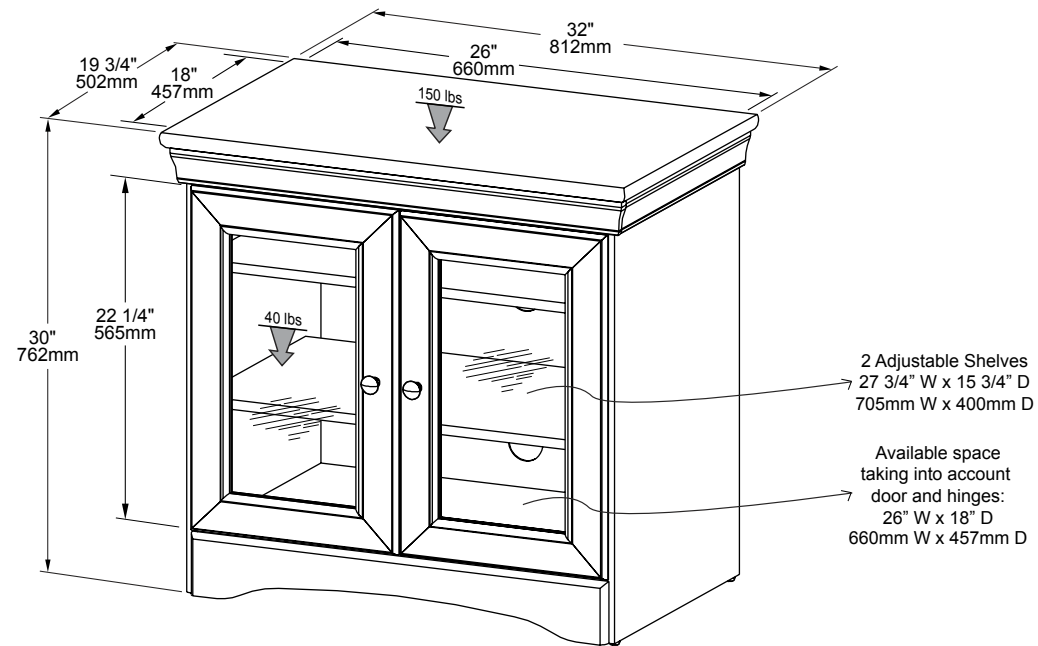

VENETO  
SERIES

ABS32

**TECH  
CRAFT**

- GENERAL FEATURES**
- 32" Wide "Tall Boy" for smaller screen Flat Panels.
  - Antique Black distressed finish.
  - Molded top gives it an elegant appearance.
  - Framed doors to conceal components.
  - Classic, elegant, functional!

# ABS32

	Carton dimensions	Gross Weight	Volume	UPC code
(h)	7" / 177mm	74.36 lbs / 33.8 kg	4.13 cu ft / 0.12 cu m	6-23788-00393-5
(w)	29 1/8" / 739mm	<i>Dimension and weight / volume information on this sheet is rounded. Specifications subject to change without notice.</i>		
(d)	35 1/4" / 895mm			