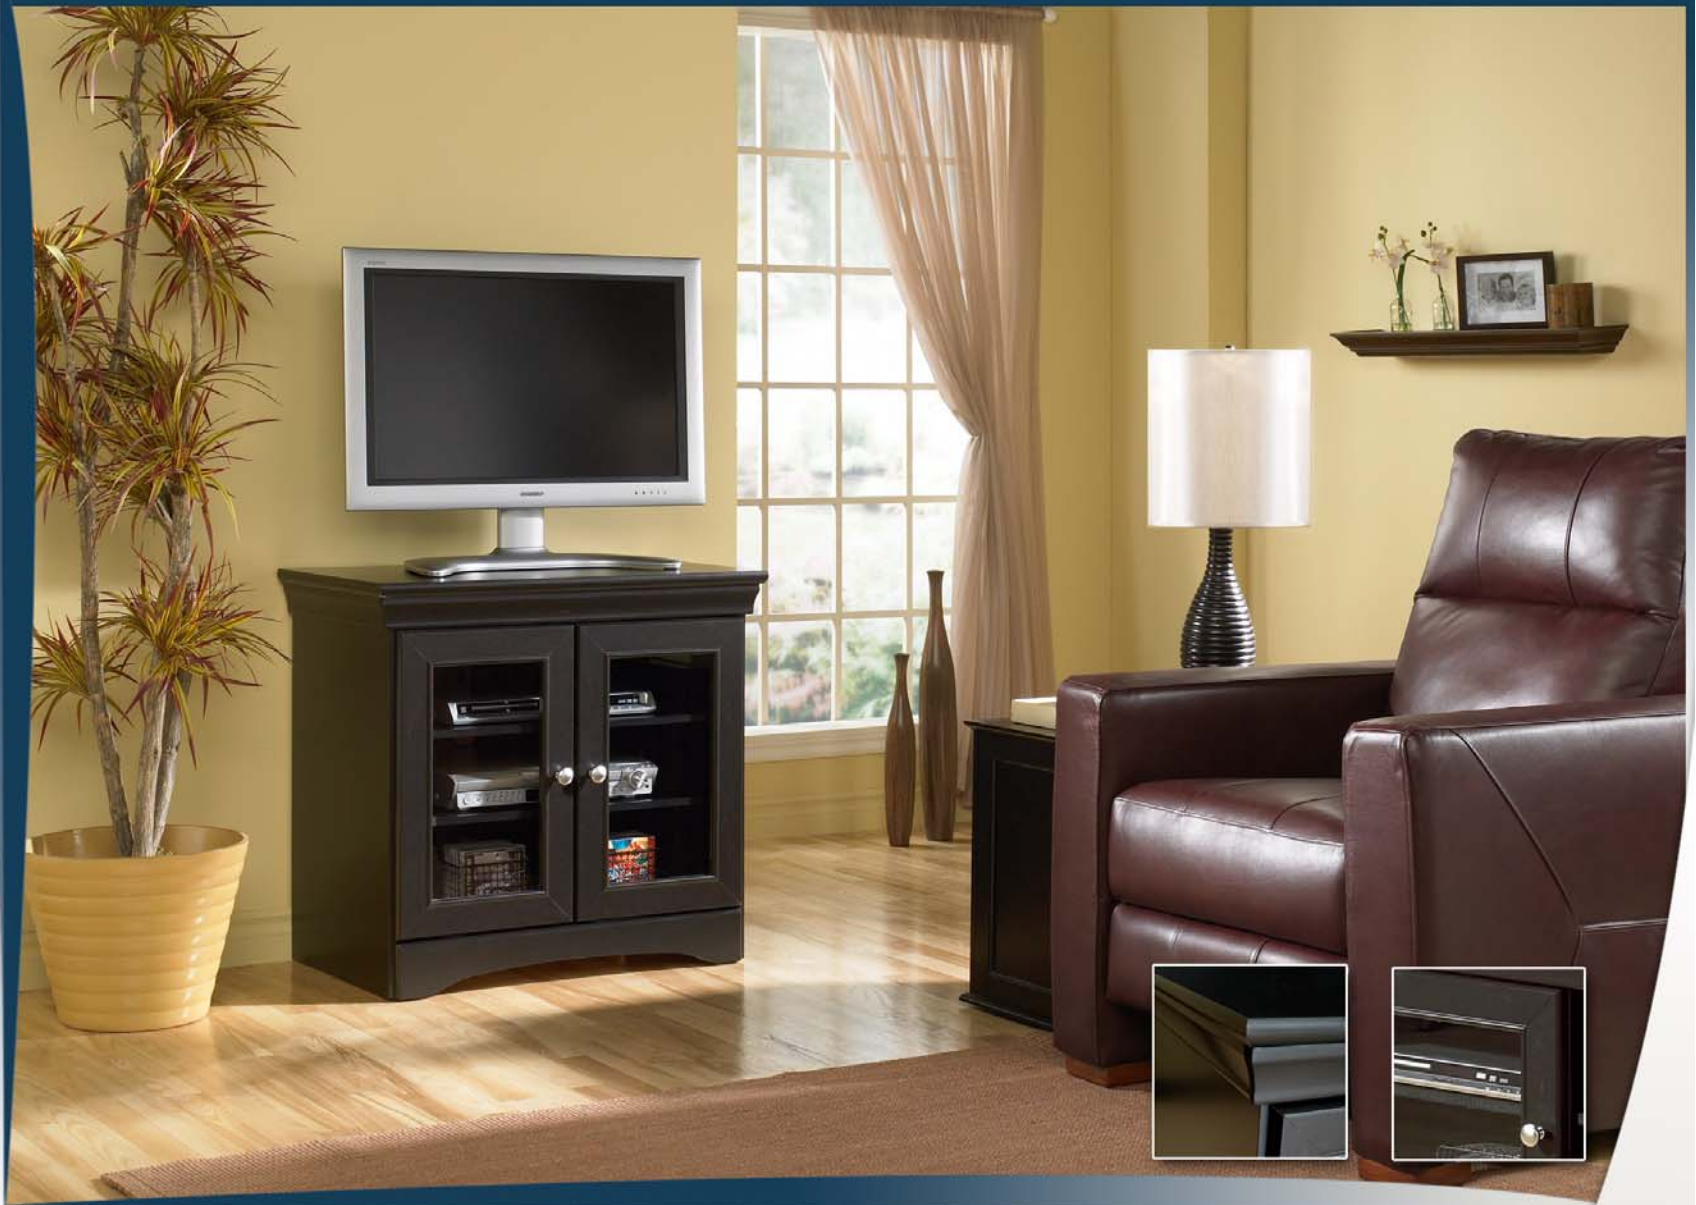

VENETO  
SERIES

ABS32

**TECH  
CRAFT**

- GENERAL FEATURES**
- 32" Wide "Tall Boy" for smaller screen Flat Panels.
  - Antique Black distressed finish.
  - Molded top gives it an elegant appearance.
  - Framed doors to conceal components.
  - Classic, elegant, functional!

# ABS32

	Carton dimensions	Gross Weight	Volume	UPC code
(h)	7" / 177mm	74.36 lbs / 33.8 kg	4.13 cu ft / 0.12 cu m	6-23788-00393-5
(w)	29 1/8" / 739mm	<i>Dimension and weight / volume information on this sheet is rounded. Specifications subject to change without notice.</i>		
(d)	35 1/4" / 895mm			