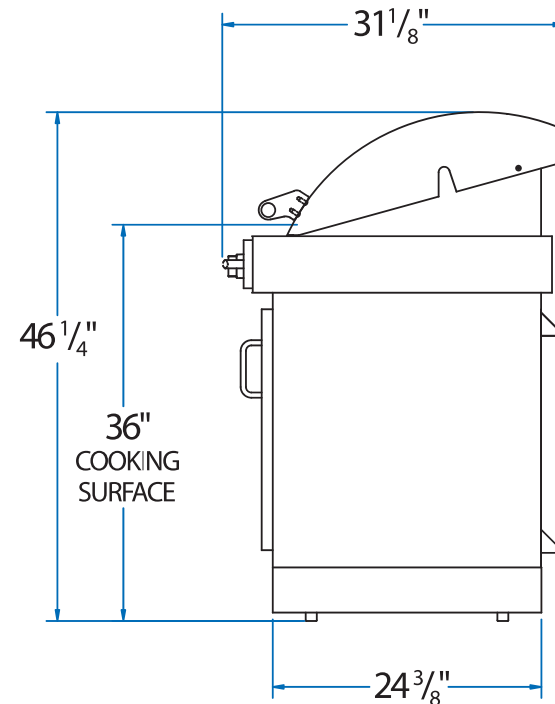

Sterling® G2000 FR, G3000 FR, G4000 FR With Drawer And Door Modules

TOP VIEW
(HOOD SHOWN OPEN)

	G2000 FR	G3000 FR	G4000 FR
A	24	33 1/2	43
B	19	28 1/2	38
C	25 1/8	34 5/8	44 1/8
D	60 3/8	69 7/8	79 3/8
E	58	67 1/2	77

FRONT VIEW

END VIEW