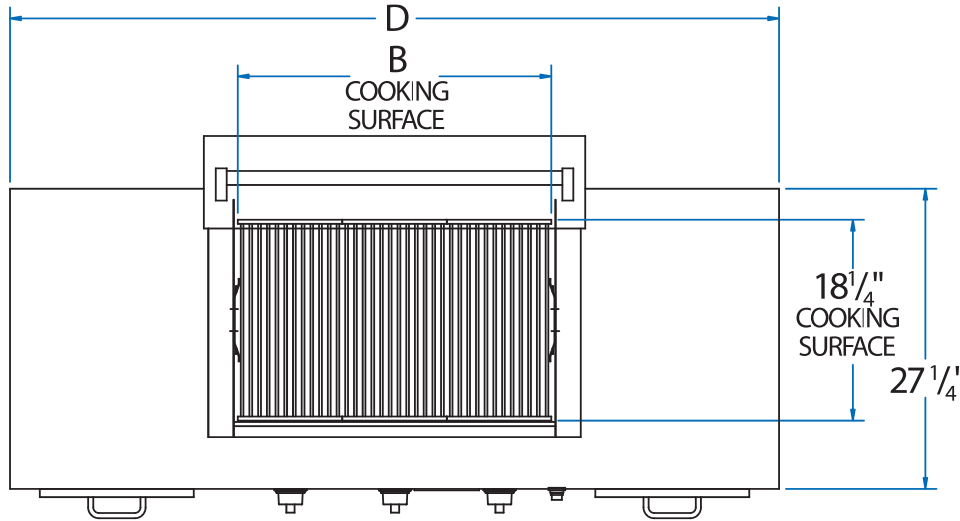

Sterling® G2000 FR, G3000 FR, G4000 FR With Drawer And Door Modules

TOP VIEW
(HOOD SHOWN OPEN)

	G2000 FR	G3000 FR	G4000 FR
A	24	33 1/2	43
B	19	28 1/2	38
C	25 1/8	34 5/8	44 1/8
D	60 3/8	69 7/8	79 3/8
E	58	67 1/2	77

FRONT VIEW

END VIEW