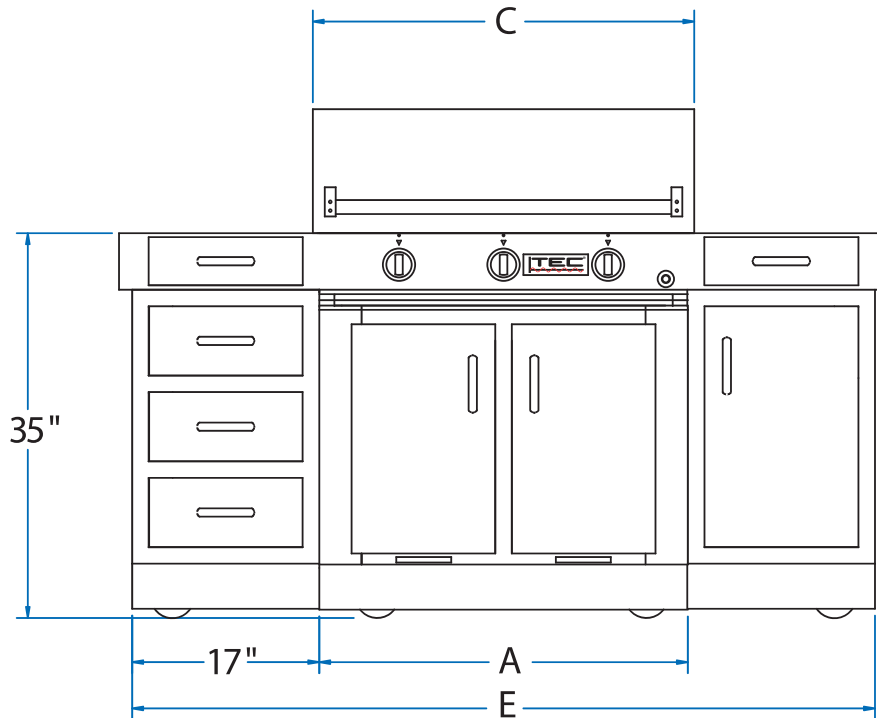

Sterling® G2000 FR, G3000 FR, G4000 FR With Drawer And Door Modules

TOP VIEW
(HOOD SHOWN OPEN)

	G2000 FR	G3000 FR	G4000 FR
A	24	33 1/2	43
B	19	28 1/2	38
C	25 1/8	34 5/8	44 1/8
D	60 3/8	69 7/8	79 3/8
E	58	67 1/2	77

FRONT VIEW

END VIEW