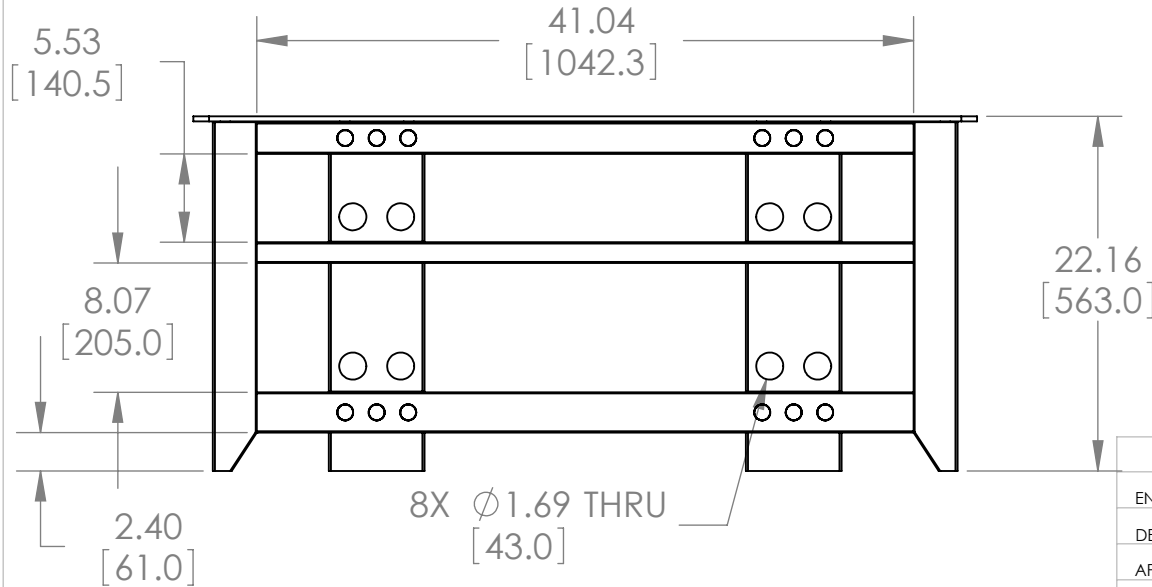

TOP SHELF CAPACITY
150LBS
MID SHELF CAPACITY
60LBS
BOTTOM SHELF CAPACITY
80 LBS

| | | | |
|-------------------|------|----------|-------------------------|
| | NAME | DATE | SANUS SYSTEMS |
| ENGINEER | JKV | 11/14/07 | |
| DESIGNER | | | TITLE: NFV249 |
| APPROVED | | | |
| NOTES: | | | |
| TEMPLATE REV.: 04 | | | SHEET 1 OF 1 |