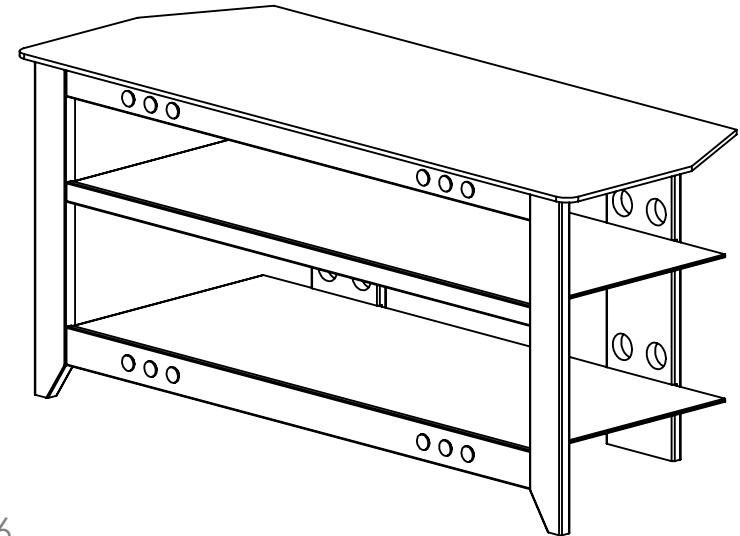

TOP SHELF CAPACITY
150LBS
MID SHELF CAPACITY
60LBS
BOTTOM SHELF CAPACITY
80 LBS

| | | | |
|-------------------|------|----------|-------------------------|
| | NAME | DATE | SANUS SYSTEMS |
| ENGINEER | JKV | 11/14/07 | |
| DESIGNER | | | TITLE: NFV249 |
| APPROVED | | | |
| NOTES: | | | |
| TEMPLATE REV.: 04 | | | SHEET 1 OF 1 |