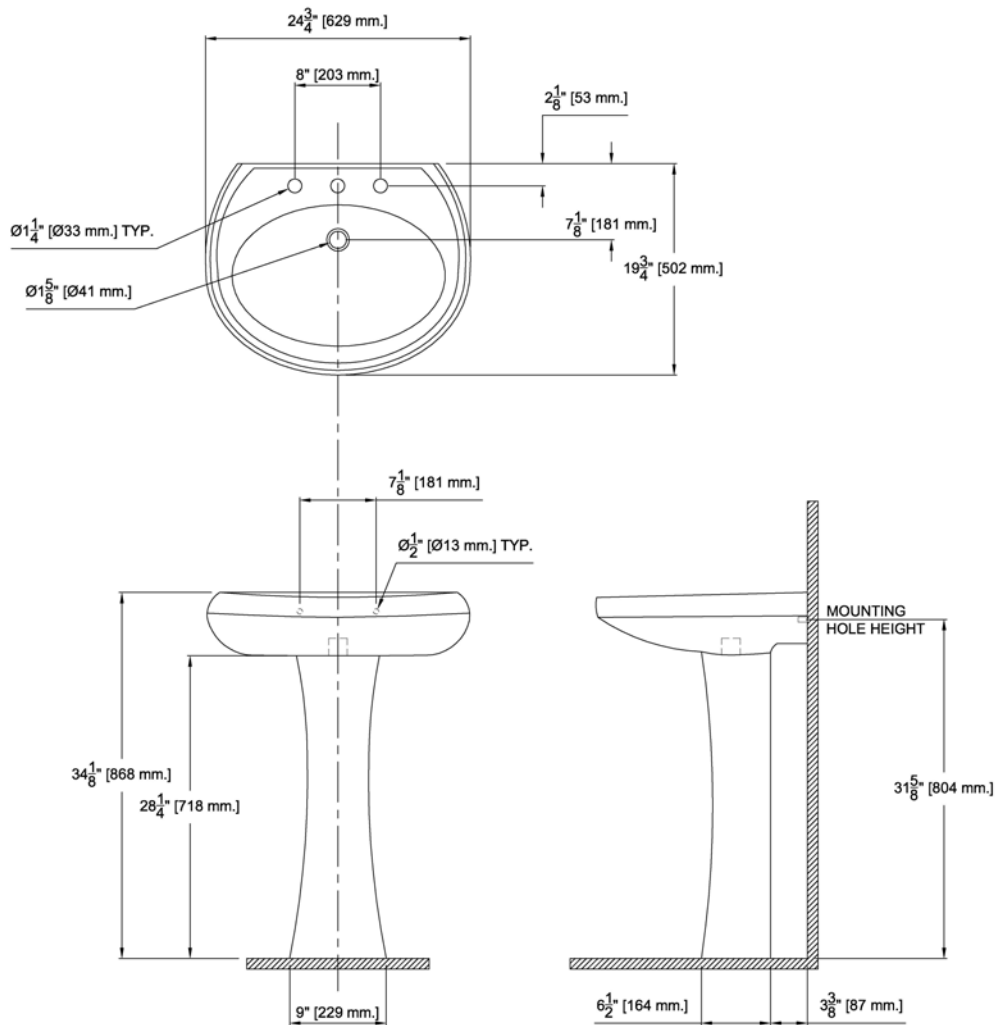

### Features:

- Vitreous china
- Rear overflow
- Faucet deck
- 8" Faucet center
- Clean, elegant design with slightly flared column pedestal
- Enhanced height (over 34" at basin front rim)
- Complete with mounting kit
- Easy installation
- Installed Dimensions: 24<sup>3</sup>/<sub>4</sub>"L x 19<sup>3</sup>/<sub>4</sub>"W x 34 1/8"H

### **Specified Model**

Model	Description	Colors:
5135.080	Pedestal Lavatory	<input type="checkbox"/> .01 White <input type="checkbox"/> .02 Bone <input type="checkbox"/> .06 Balsa <input type="checkbox"/> .13 Black
<b>Accessories:</b>		
Refer to catalog and/or price book for faucet options		

### **Product Specification:**

The pedestal lavatory shall be 24<sup>3</sup>/<sub>4</sub>" in length, 19<sup>3</sup>/<sub>4</sub>" in width, and 34 1/8" in height. Pedestal lavatory shall be made of vitreous china. Pedestal lavatory shall have 8" centers. Pedestal lavatory shall have rear overflow. Pedestal lavatory shall be St. Thomas Creations model 5135.080.

Fixture:		Included Components:	
		Lavatory	5135.082
		Pedestal	5135.331
Drain Hole	1 5/8"		
Faucet Holes	1 1/4"		
Packaging Dimensions:		Weight:	
Lavatory	26"L x 22"W X 10"H	34.0	
Pedestal	30"L X 9 1/2"W X 7 1/2"H	23.0	