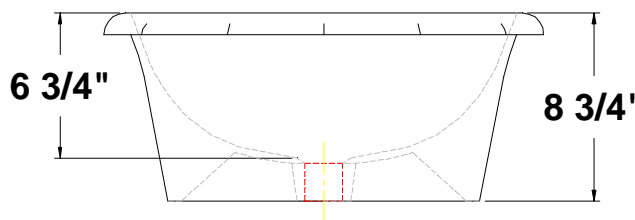

TUSCAN™

20 1/2" x 16 3/4" x 8 3/4"

Self-rimming countertop lavatory with overflow. Complete with template.

Colors:

- .01 White
- .02 Bone
- .03 Almond
- .06 Balsa

- Please contact customer service for availability of additional Group II, Group III, Group IV: Hand painted designs on white, and Group V colors.

Fixture Information

Drain outlet	1 3/4" O.D.
Overall dimensions	20 1/2" x 16 3/4"
Basin dimensions	17 1/4" x 13 3/4"
Material	Vitreous china

Fixture dimensions meet ANSI/ASME standard A112.19.2M and CAN/CSA requirements. These measurements are subject to change or cancellation. No responsibility will be assumed for use of superseded or voided pages.

Listing / Approvals:

- IAPMO/UPC
- ISO 9002 CERTIFIED

FRONT

St. Thomas Creations

1022 Bay Marina Drive, Suite #125, National City, CA 91950

www.stthomascreations.com

©2000 by St. Thomas Creations