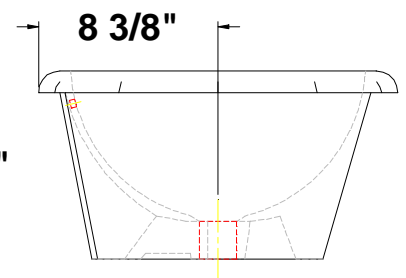

**TUSCAN™**

20 1/2" x 16 3/4" x 8 3/4"

Self-rimming countertop lavatory with overflow. Complete with template.

**Colors:**

- .01 White
- .02 Bone
- .03 Almond
- .06 Balsa

- Please contact customer service for availability of additional Group II, Group III, Group IV: Hand painted designs on white, and Group V colors.

**Fixture Information**

Drain outlet	1 3/4" O.D.
Overall dimensions	20 1/2" x 16 3/4"
Basin dimensions	17 1/4" x 13 3/4"
Material	Vitreous china

**TOP**

Fixture dimensions meet ANSI/ASME standard A112.19.2M and CAN/CSA requirements. These measurements are subject to change or cancellation. No responsibility will be assumed for use of superseded or voided pages.

**Listing / Approvals:**

- IAPMO/UPC
- ISO 9002 CERTIFIED

**REAR**

**FRONT**

**SIDE**

**St. Thomas Creations**

1022 Bay Marina Drive, Suite #125, National City, CA 91950

[www.stthomascreations.com](http://www.stthomascreations.com)