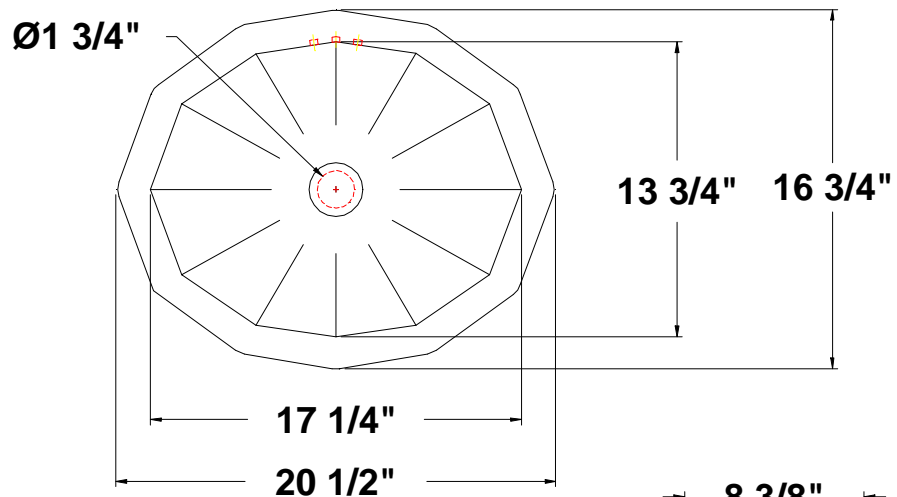

TOP

Listing / Approvals:

- IAPMO/UPC
- ISO 9002 CERTIFIED