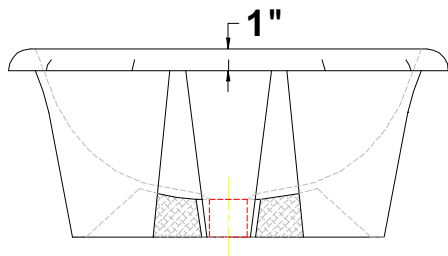

Listing / Approvals:

- IAPMO/UPC
- ISO 9002 CERTIFIED

REAR