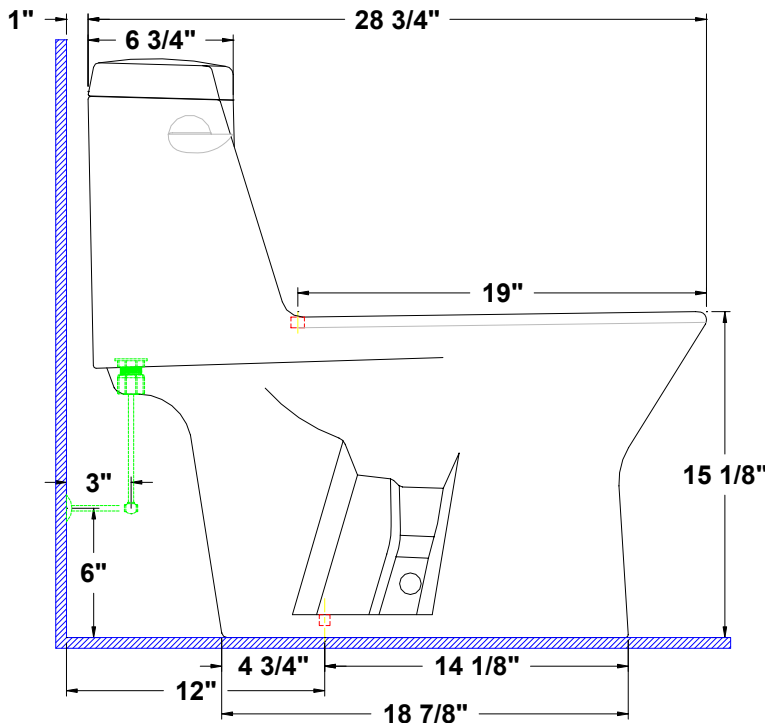

One Piece Elongated Water Closet

Nouveau™ One Piece Elongated Water Closet (1.6 gpf / 6.0 lpf)

17 1/4" x 28 3/4" x 26 7/8" high

One piece, vitreous china elongated gravity fed toilet. Unit comes complete with tank lever, seat, and bolt caps.

- Easy Installation
- 2 1/4" Trap

Colors:

- .01 White
- .02 Bone
- .06 Balsa™

Fixture dimensions meet ANSI/ASME standard A112.19.2M and CAN/CSA requirements. These measurements are subject to change or cancellation. No responsibility will be assumed for use of superseded or voided pages.