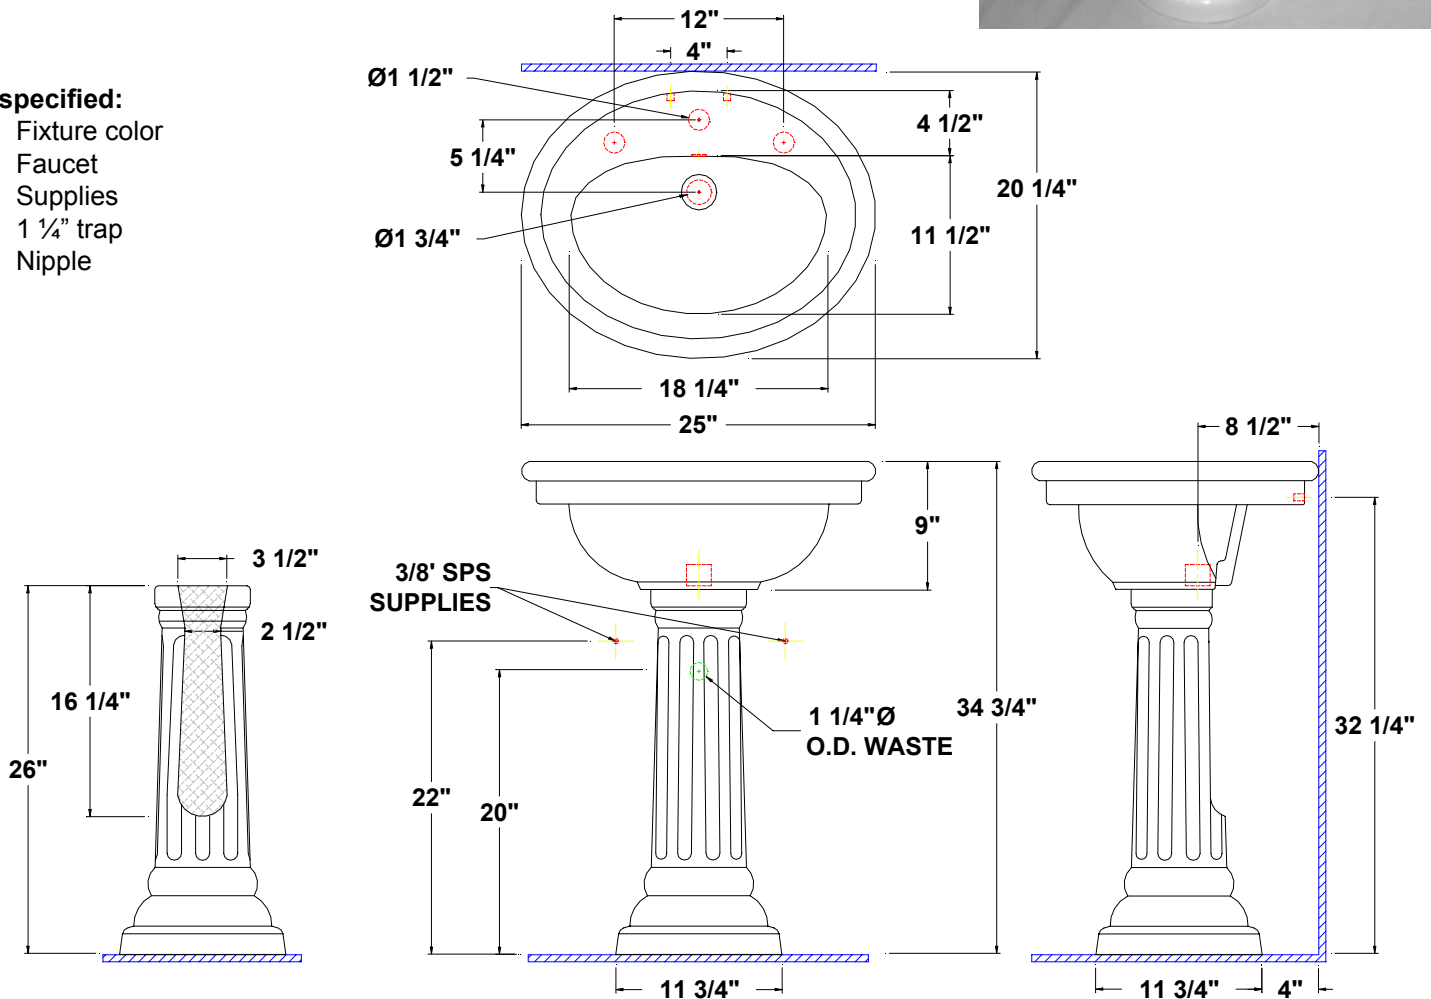

MAYFAIR™

25" x 20 1/4" x 34 3/4" high

Vitreous china pedestal lavatory, rear overflow, and faucet deck. Unit comes complete with mounting kit.

- 34 3/4" Lavatory height
- Unique classics design
- Easy installation

5126.120 -

Faucet holes on 12" centers

Colors:

- .01 White
- .02 Bone
- .06 Balsa™

To be specified:

- Fixture color
- Faucet
- Supplies
- 1 1/4" trap
- Nipple

Fixture Information

Drain outlet	1 3/4" O.D.
Overall dimensions	25" x 20 1/4"
Basin dimensions	18 1/4" x 11 1/2"
Material	Vitreous china

Available Component parts:

- 5126.122 Lavatory slab
- 5120.331 Pedestal only

Fixture dimensions meet ANSI/ASME standard A112.19.2M and CAN/CSA requirements. These measurements are subject to change or cancellation. No responsibility will be assumed for use of superseded or voided pages.