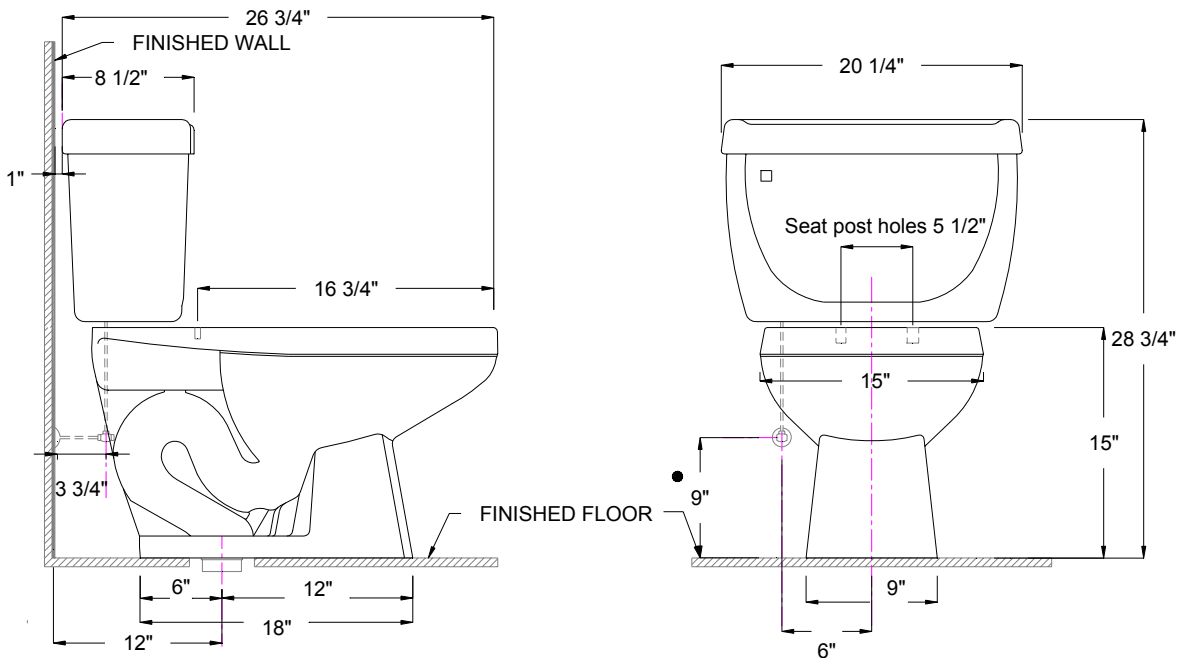

Features:

- 20 1/4" W x 26 3/4" D x 28 3/4" H
- 12" rough-in
- 1.6 gpf (6.0 lpf)
- Vitreous China
- Performance Plus gravity flushing system
- Includes Sureseal™ tank-to-bowl attaching kit, tank fittings, color-matched plastic tank lever and bolt caps
- *Seat not included.*
- 2 1/4" trap passes a 2" ball

Component Parts:

- 6201.013** - Round front bowl
- 6201.024** - Tank complete with all fittings, left hand tank lever and lid.
- 6201.034** - Tank complete with all fittings, right hand tank lever and lid.
- 6201.054** - Insulated tank complete with all fittings, left hand tank lever and lid.
- 6201.025** - Tank lid only
- 9400.110** - Color-matched tank lever

Colors:

- .01 White
- .02 Bone
- .06 Balsa

Fixture dimensions meet ANSI/ASME standards A112.19.2M, A112.196M requirements. These measurements are subject to change or cancellation. No responsibility will be assumed for use of superseded or voided pages. Dimensions shown for location of supply are suggested.