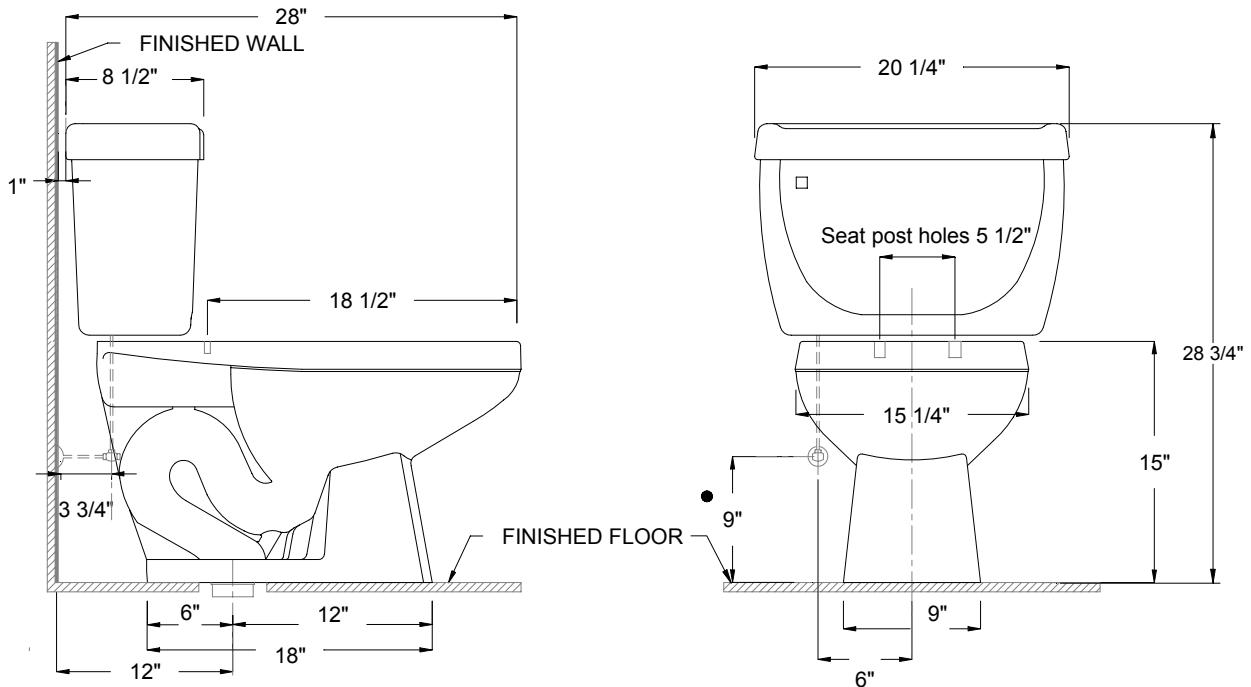

Features:

- 20 1/4" W x 28" D x 28 3/4" H
- 12" rough-in
- 1.6 gpf (6.0 lpf)
- Vitreous China
- Performance Plus gravity flushing system
- Includes Sureseal™ tank-to-bowl attaching kit, tank fittings, color-matched plastic tank lever and bolt caps
- *Seat not included*
- 2 1/4" trap passes a 2" ball

Component Parts:

- 6201.023** - Elongated bowl
- 6201.024** - Tank complete with all fittings, left hand tank lever and lid.
- 6201.034** - Tank complete with all fittings, right hand tank lever and lid.
- 6201.054** - Insulated tank complete with all fittings, left hand tank lever and lid.
- 6201.025** - Tank lid only
- 9400.110** - Color-matched tank lever

Colors:

- .01 White
- .02 Bone
- .06 Balsa

Fixture dimensions meet ANSI/ASME standards A112.19.2M, A112.196M requirements. These measurements are subject to change or cancellation. No responsibility will be assumed for use of superseded or voided pages. Dimensions shown for location of supply are suggested.