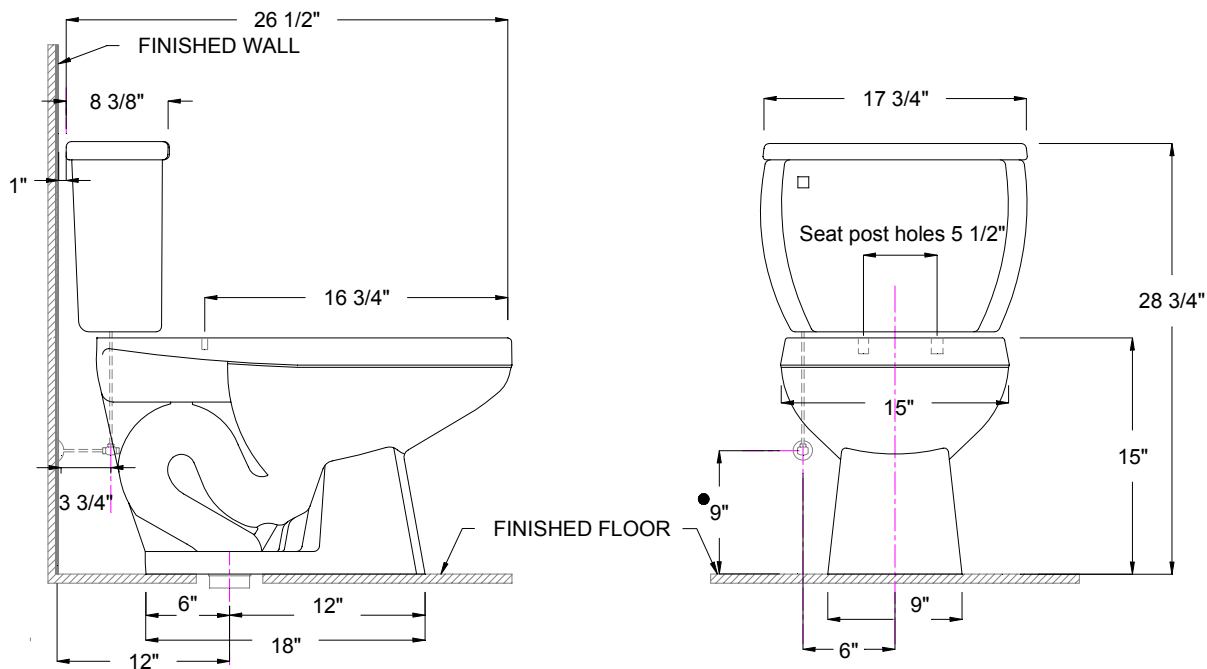

Features:

- 17 3/4" W x 26 1/2" D x 28 3/4" H
- 12" rough-in
- 1.6 gpf (6.0 lpf)
- Vitreous China
- Performance Plus gravity flushing system
Includes Sureseal™ tank-to-bowl attaching kit, tank fittings, chrome plated tank lever, and bolt caps. *Seat not included.*
- 2 1/4" trap passes a 2" ball

Component Parts:

- 6201.013** - Round front bowl
- 6206.024** - Tank complete with all fittings, left hand tank lever and lid.
- 6206.034** - Tank complete with all fittings, right hand tank lever and lid.
- 6206.025** - Tank lid only
- 9400.110** - Color-matched tank lever

Colors:

- .01 White
- .02 Bone
- .06 Balsa

Fixture dimensions meet ANSI/ASME standards A112.19.2M, A112.196M requirements. These measurements are subject to change or cancellation. No responsibility is assumed for use of superseded or voided pages. Dimensions shown for location of supply are suggested.