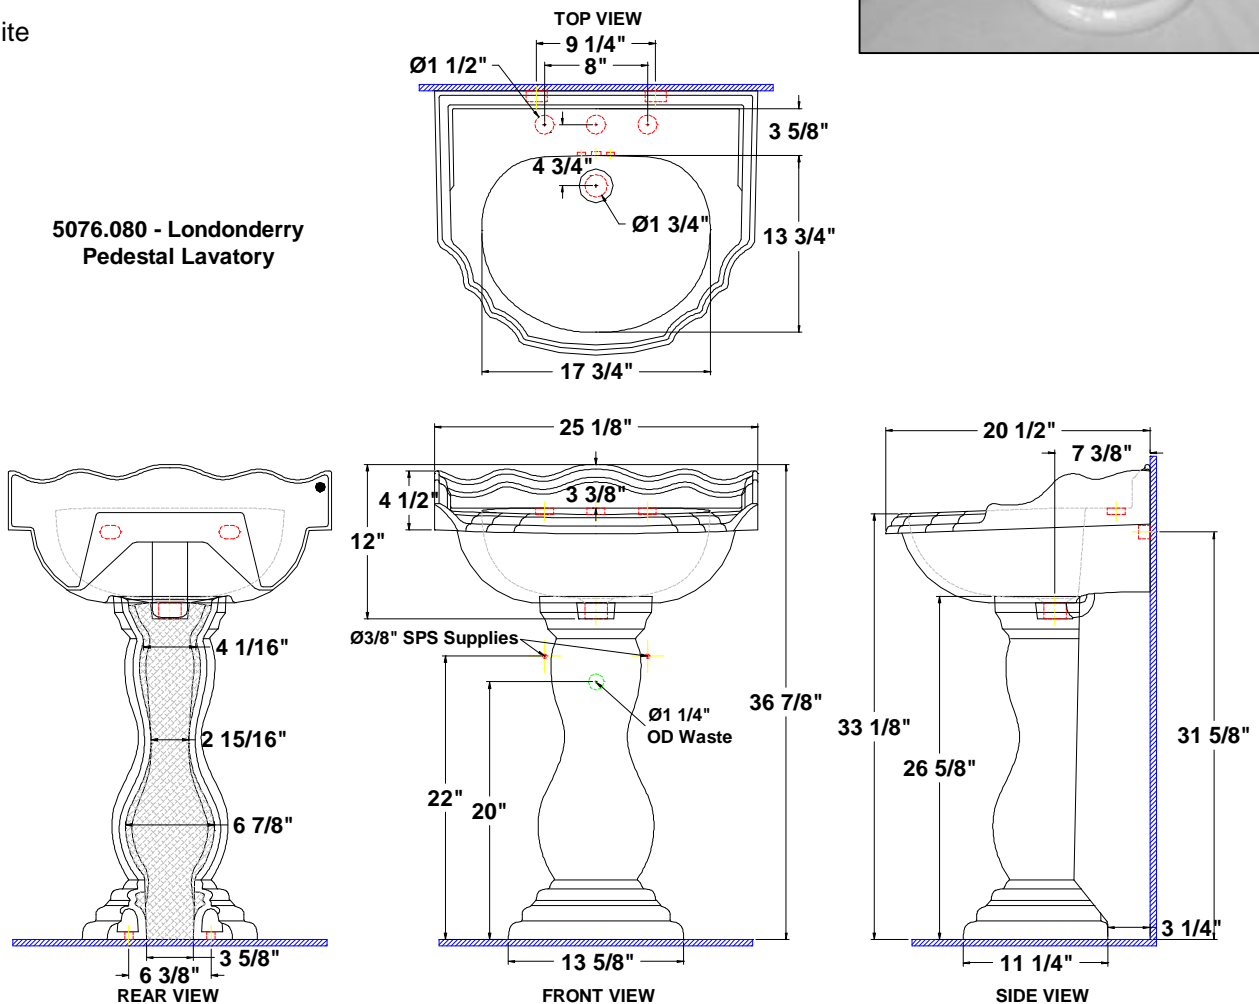

LONDONDERRY?

25 1/8" x 20 1/2" x 36 7/8"
high

Vitreous china pedestal lavatory,
rear overflow, and faucet deck.
Complete with mounting kit.

- ?? 36 7/8" Pedestal lav height
- ?? Unique classic design
- ?? Faucet deck can accommodate
escutcheons with base
diameter up to 2 1/2"
- ?? Easy installation

5076.080 - Faucet holes on 8"
centers

Colors:

.01 White

Fixture Information

Drain outlet	1 3/4" O.D.
Overall dimensions	25 1/8" x 20 1/2"
Basin dimensions	17 3/4" x 13 3/4"
Material	Vitreous china

Available Component parts:

- ?? 5076.082 Lavatory slab 8"
- ?? 5076.331 Pedestal only

To be specified:

- ? Fixture color
- ? Faucet
- ? Supplies
- ? 1 1/4" trap
- ? Nipple

5076.080 - Londonderry
Pedestal Lavatory

Fixture dimensions meet ANSI/ASME standard A112.19.2M and CAN/CSA requirements. These measurements are subject to change or cancellation. No responsibility will be assumed for use of superseded or voided pages.