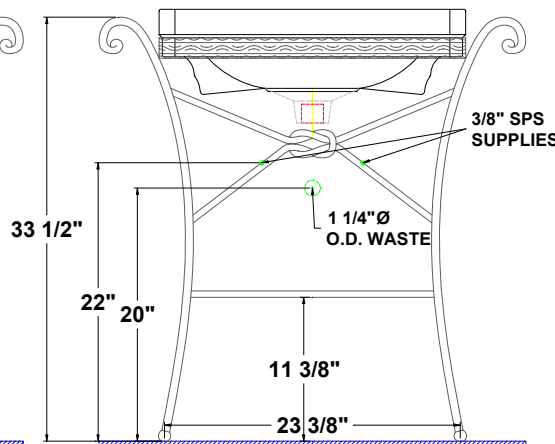

Granada™

**Wrought Iron Stand with
Richmond Petite Lavatory**
33 3/4" x 18 1/4" x 34 1/8"
high

Vitreous china lavatory with wrought iron stand, complete with mounting hardware. Faucet holes on 8" centers.

Components:

- 5125.082 – Richmond Jr. Lavatory 8"
- 5025.431 - Granada wrought iron stand

Fixture Information

Drain outlet	1 3/4" O.D.
Overall dimensions	33 3/4" x 18 1/4"
Basin dimensions	18" x 9 3/4"
Material	Vitreous china / Wrought Iron

Fixture dimensions meet ANSI/ASME standard A112.19.2M and CAN/CSA requirements. These measurements are subject to change or cancellation. No responsibility will be assumed for use of superseded or voided pages.