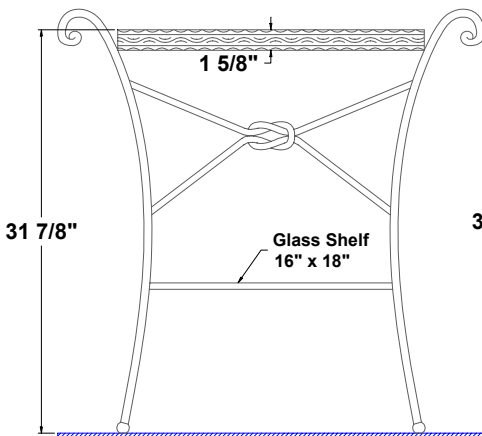

Granada™

**Wrought Iron Stand with
Richmond Petite Lavatory**
33 3/4" x 18 1/4" x 34 1/8"
high

Vitreous china lavatory with wrought iron stand, complete with mounting hardware. Faucet holes on 8" centers.

- Unique classic design
- Easy installation

Lavatory Colors:

- .01 White
- .02 Bone
- .06 Balsa

Stand Finishes:

- .13 Satin Black
- .45 Copper Vein
- .46 Silver Vein
- .47 Gold Vein
- .97 Oil Rubbed Bronze

Components:

- 5125.082 – Richmond Jr. Lavatory 8"
- 5025.431 - Granada wrought iron stand

Fixture Information

Drain outlet	1 3/4" O.D.
Overall dimensions	33 3/4" x 18 1/4"
Basin dimensions	18" x 9 3/4"
Material	Vitreous china / Wrought Iron

Fixture dimensions meet ANSI/ASME standard A112.19.2M and CAN/CSA requirements. These measurements are subject to change or cancellation. No responsibility will be assumed for use of superseded or voided pages.