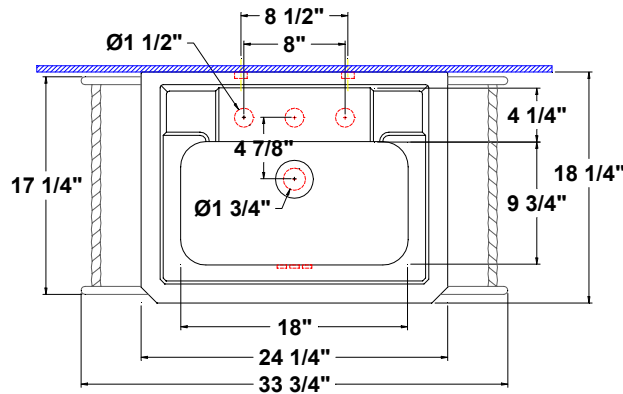

Granada™

**Wrought Iron Stand with
Richmond Petite Lavatory**
33 3/4" x 18 1/4" x 34 1/8"
high

Vitreous china lavatory with wrought iron stand, complete with mounting hardware. Faucet holes on 8" centers.

Components:

- 5125.082 – Richmond Jr. Lavatory 8"
- 5025.431 - Granada wrought iron stand

Fixture Information

Drain outlet	1 3/4" O.D.
Overall dimensions	33 3/4" x 18 1/4"
Basin dimensions	18" x 9 3/4"
Material	Vitreous china / Wrought Iron

Fixture dimensions meet ANSI/ASME standard A112.19.2M and CAN/CSA requirements. These measurements are subject to change or cancellation. No responsibility will be assumed for use of superseded or voided pages.