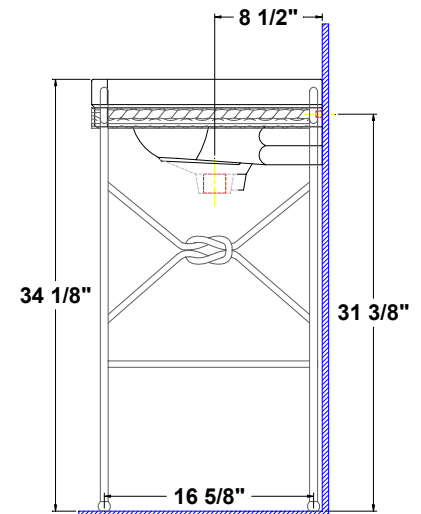

Granada™

**Wrought Iron Stand with
Richmond Petite Lavatory**
33 3/4" x 18 1/4" x 34 1/8"
high

Vitreous china lavatory with wrought iron stand, complete with mounting hardware. Faucet holes on 8" centers.

Components:

- 5125.082 – Richmond Jr. Lavatory 8"
- 5025.431 - Granada wrought iron stand

Fixture Information

Drain outlet	1 3/4" O.D.
Overall dimensions	33 3/4" x 18 1/4"
Basin dimensions	18" x 9 3/4"
Material	Vitreous china / Wrought Iron

Fixture dimensions meet ANSI/ASME standard A112.19.2M and CAN/CSA requirements. These measurements are subject to change or cancellation. No responsibility will be assumed for use of superseded or voided pages.