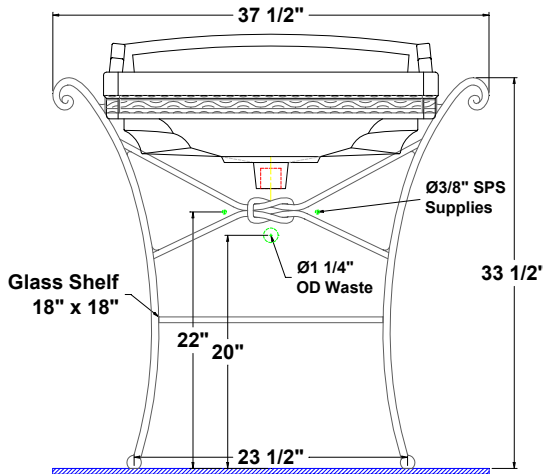

*Granada*™ Wrought Iron Stand with Neo-Venetian Grande Lavatory  
37 1/2" x 21 1/2" x 37 1/4" high

Vitreous china lavatory with wrought iron stand, complete with mounting hardware. Faucet holes on 8" centers.

**Components:**

- 5122.082 - Neo-Venetian Lavatory 8"
- 5024.431 - Granada wrought iron stand

**Fixture Information**

Drain outlet	1 3/4" O.D.
Overall dimensions	37 1/2" x 21 1/2"
Basin dimensions	12 1/4" x 21"
Material	Vitreous china / Wrought Iron

Fixture dimensions meet ANSI/ASME standard A112.19.2M and CAN/CSA requirements. These measurements are subject to change or cancellation. No responsibility will be assumed for use of superseded or voided pages.