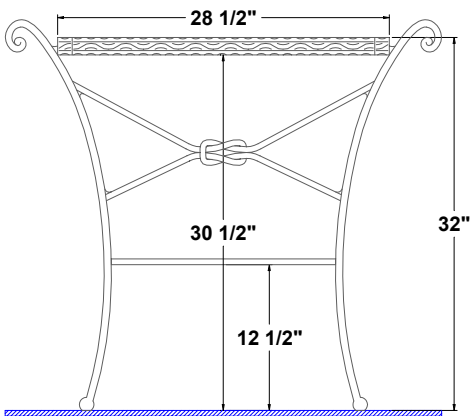

*Granada*™ Wrought Iron Stand with Neo-Venetian Grande Lavatory  
37 1/2" x 21 1/2" x 37 1/4" high

Vitreous china lavatory with wrought iron stand, complete with mounting hardware. Faucet holes on 8" centers.

**Components:**

- 5122.082 - Neo-Venetian Lavatory 8"
- 5024.431 - Granada wrought iron stand

**Fixture Information**

Drain outlet	1 3/4" O.D.
Overall dimensions	37 1/2" x 21 1/2"
Basin dimensions	12 1/4" x 21"
Material	Vitreous china / Wrought Iron

Fixture dimensions meet ANSI/ASME standard A112.19.2M and CAN/CSA requirements. These measurements are subject to change or cancellation. No responsibility will be assumed for use of superseded or voided pages.