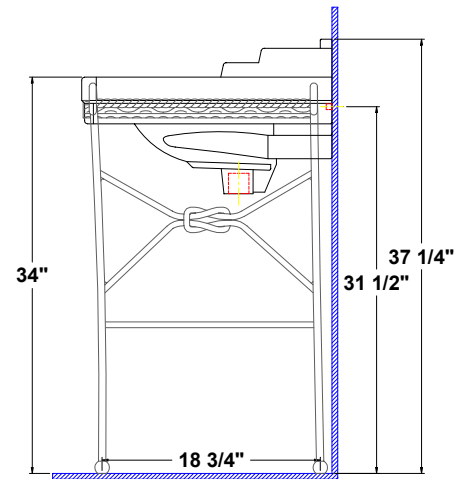

*Granada*™ Wrought Iron Stand with Neo-Venetian Grande Lavatory  
37 1/2" x 21 1/2" x 37 1/4" high

Vitreous china lavatory with wrought iron stand, complete with mounting hardware. Faucet holes on 8" centers.

**Components:**

- 5122.082 - Neo-Venetian Lavatory 8"
- 5024.431 - Granada wrought iron stand

**Fixture Information**

Drain outlet	1 3/4" O.D.
Overall dimensions	37 1/2" x 21 1/2"
Basin dimensions	12 1/4" x 21"
Material	Vitreous china / Wrought Iron

Fixture dimensions meet ANSI/ASME standard A112.19.2M and CAN/CSA requirements. These measurements are subject to change or cancellation. No responsibility will be assumed for use of superseded or voided pages.