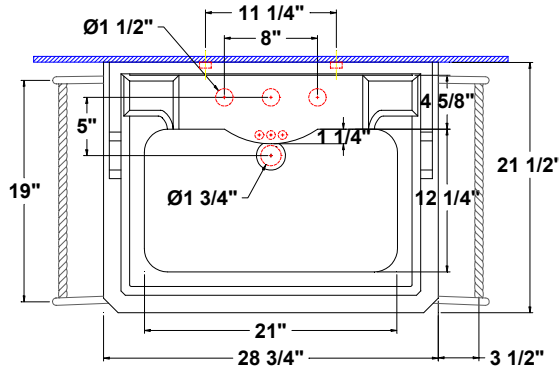

*Granada*™ Wrought Iron Stand with Neo-Venetian Grande Lavatory  
37 1/2" x 21 1/2" x 37 1/4" high

Vitreous china lavatory with wrought iron stand, complete with mounting hardware. Faucet holes on 8" centers.

**Components:**

- 5122.082 - Neo-Venetian Lavatory 8"
- 5024.431 - Granada wrought iron stand

**Fixture Information**

Drain outlet	1 3/4" O.D.
Overall dimensions	37 1/2" x 21 1/2"
Basin dimensions	12 1/4" x 21"
Material	Vitreous china / Wrought Iron

Fixture dimensions meet ANSI/ASME standard A112.19.2M and CAN/CSA requirements. These measurements are subject to change or cancellation. No responsibility will be assumed for use of superseded or voided pages.