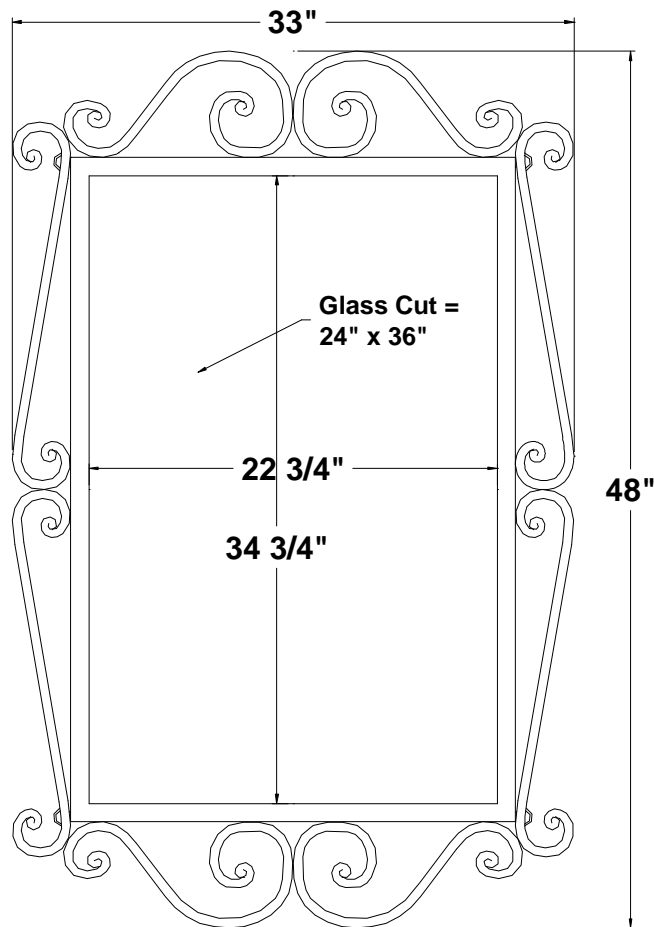

**Granada?
Wrought Iron Scroll
Rectangular Beveled Mirror
33" x 48"**

Accessory to complement the lavatory stands from the Granada collection. Complete with mounting hardware.

Stand Finishes:

- .13 Satin Black
- .45 Copper Vein
- .46 Silver Vein
- .47 Gold Vein
- .97 Oil Rubbed Bronze

Fixture dimensions meet ANSI/ASME standard A112.19.2M and CAN/CSA requirements. These measurements are subject to change or cancellation. No responsibility will be assumed for use of superseded or voided pages.