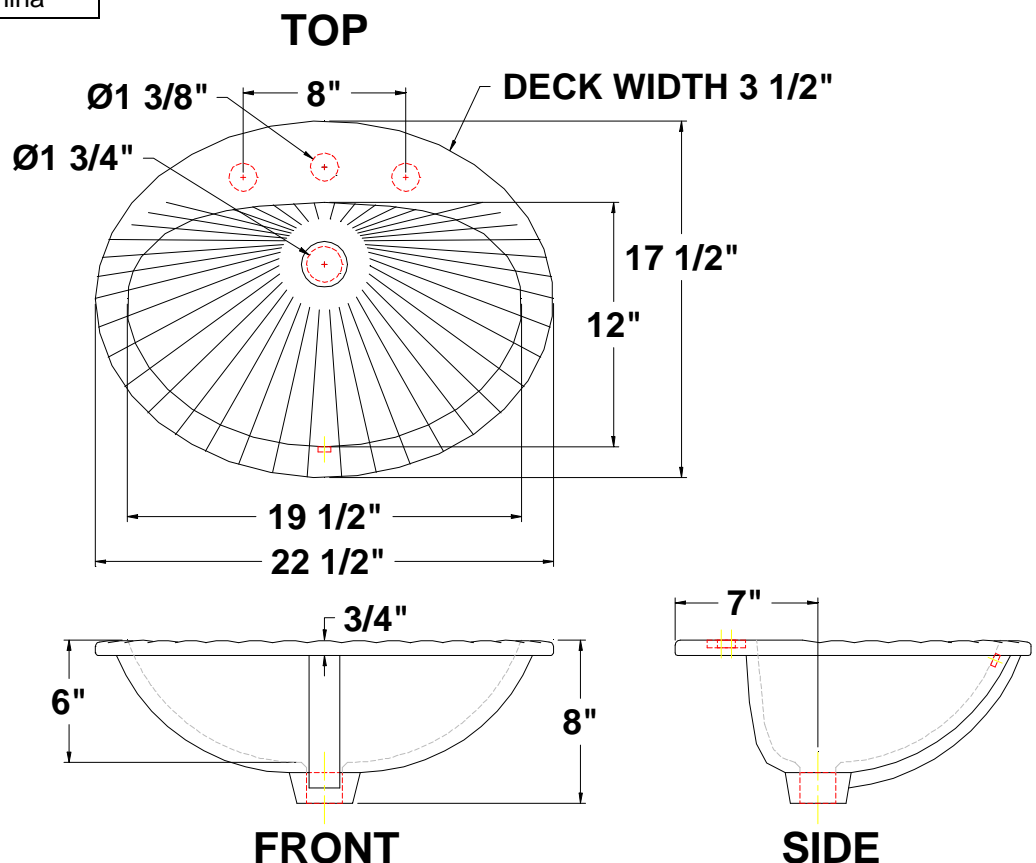

Listing / Approvals:

- IAPMO/UPC
- ISO 9002 CERTIFIED

St. Thomas Creations

1022 Bay Marina Drive, Suite #125, National City, CA 91950

www.stthomascreations.com

©2000 by St. Thomas Creations