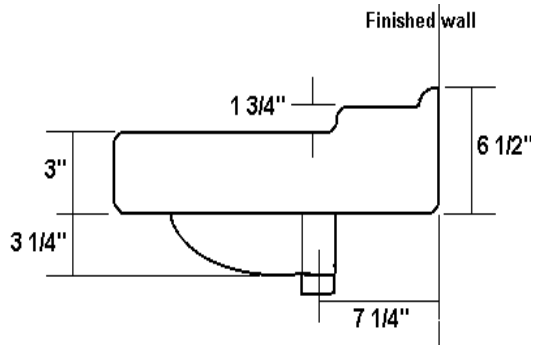

### Features:

- 19 3/4" x 18"
- Vitreous China wall hung lavatory
- Front overflow
- Faucet ledge and soap depressions on each side.
- Faucet holes on 4" centers
- Wall hanger included.
- Will accept concealed arm carriers by others.
- When installed, with front rim 34" above finished floor, meets the American Disabilities Act guidelines and ANSI A117.1 requirements for the Physically Challenged.

### Colors Available:

.01 White

St. Thomas products are manufactured in accordance with ANSI/ASSE A112.19.2M. The Dalia has been listed by IAPMO. Meets all ANSI/ASME Requirements