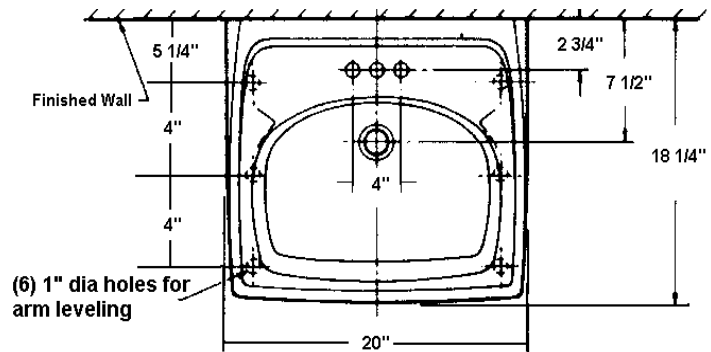

Features:

- 19 3/4" x 18"
- Vitreous China wall hung lavatory
- Front overflow
- Faucet ledge and soap depressions on each side.
- Faucet holes on 4" centers
- Wall hanger included.
- Will accept concealed arm carriers by others.
- When installed, with front rim 34" above finished floor, meets the American Disabilities Act guidelines and ANSI A117.1 requirements for the Physically Challenged.

Colors Available:

.01 White

St. Thomas products are manufactured in accordance with ANSI/ASSE A112.19.2M. The Dalia has been listed by IAPMO. Meets all ANSI/ASME Requirements

Listing/Approvals:

- IAPMO/UPC
- ISO 9002 certified