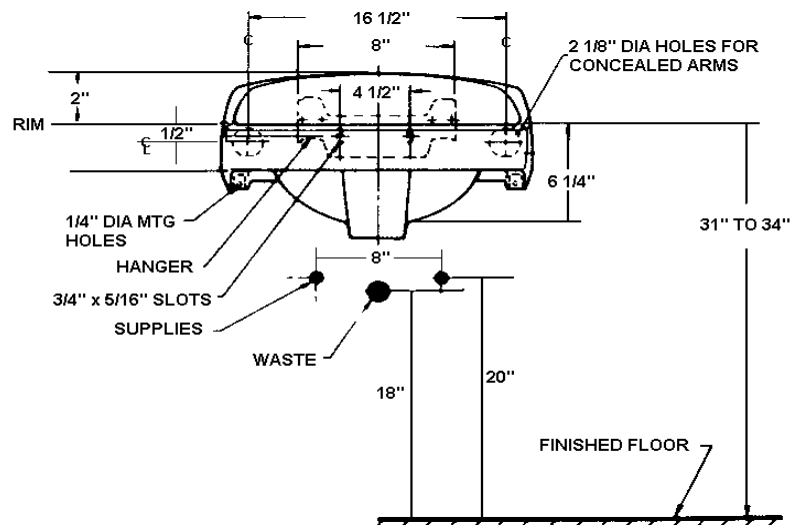

### Features:

- 19 3/4" x 18"
- Vitreous China wall hung lavatory
- Front overflow
- Faucet ledge and soap depressions on each side.
- Faucet holes on 4" centers
- Wall hanger included.
- Will accept concealed arm carriers by others.
- When installed, with front rim 34" above finished floor, meets the American Disabilities Act guidelines and ANSI A117.1 requirements for the Physically Challenged.

### Colors Available:

.01 White

St. Thomas products are manufactured in accordance with ANSI/ASSE A112.19.2M. The Dalia has been listed by IAPMO. Meets all ANSI/ASME Requirements