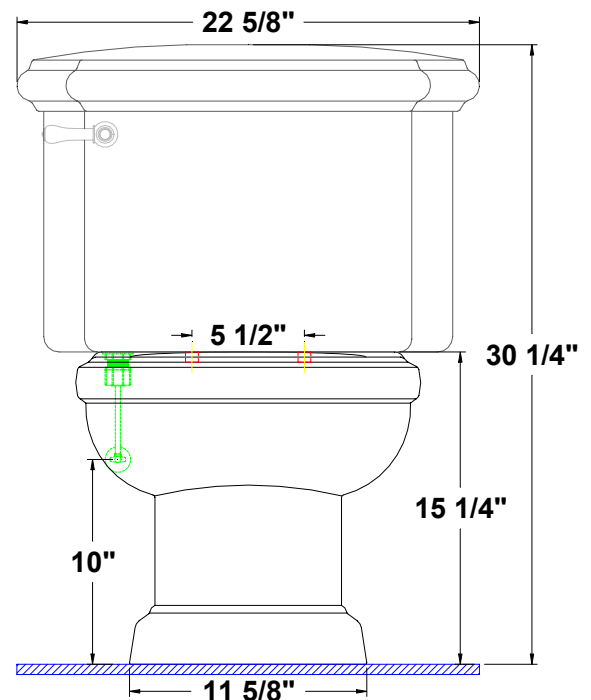

Celebration™

Elongated water closet
12" Rough, 1.6 gpf (6.0 lpf)

6130.020 - Two piece vitreous china, elongated gravity fed water closet with enclosed trap. Includes your choice of polished brass or polished chrome, (solid brass) deluxe front-mount tank lever (also available in custom order finishes), seat with cover, Sureseal™ tank-to-bowl mounting kit, deluxe tank fittings and bolt caps.

- 2 ¼" trap passes 2" ball
- Classic design features
- Easy installation
- "Set it and forget it"

Available Component parts:

- **6130.023** – 1.6 gpf Elongated bowl for 12" Rough
- **6130.024** – Tank (12" rough) complete with all fittings, tank lever and cover.
- **6130.025** – Tank Lid Only
- **9400.120.93** – Deluxe polished brass front-mount tank lever.
- **9400.120.96** – Deluxe polished chrome front-mount tank lever.

Colors:

- .01 White
- .02 Bone
- .06 Balsa™

Please contact customer service for availability of additional colors.

Fixture dimensions meet ANSI/ASME standard A112.19.2M and CAN/CSA requirements. These measurements are subject to change or cancellation. No responsibility will be assumed for use of superseded or voided pages.