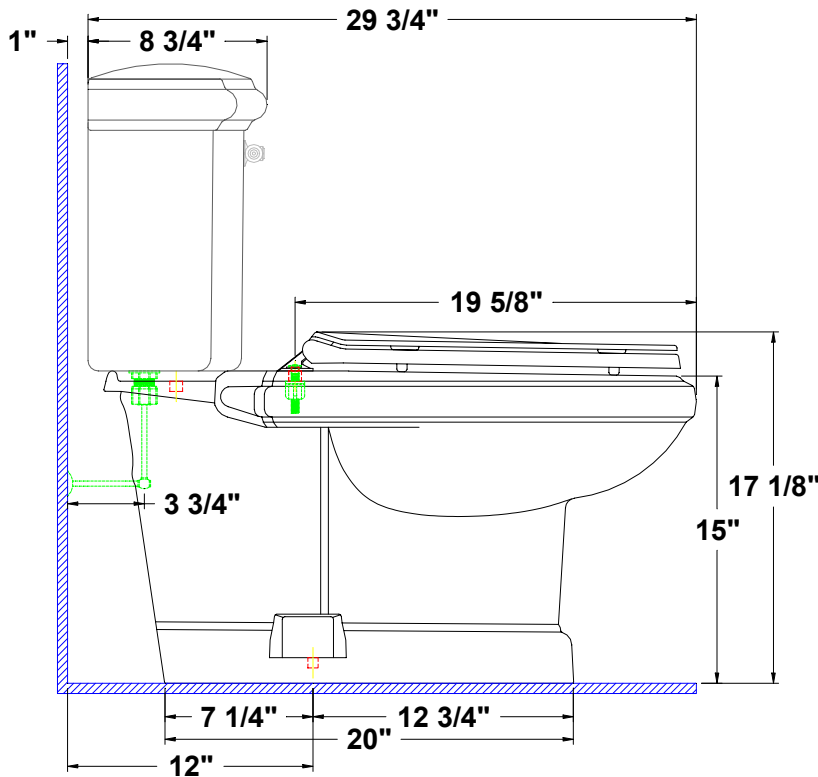

Celebration™

Elongated water closet
12" Rough, 1.6 gpf (6.0 lpf)

6130.020 - Two piece vitreous china, elongated gravity fed water closet with enclosed trap. Includes your choice of polished brass or polished chrome, (solid brass) deluxe front-mount tank lever (also available in custom order finishes), seat with cover, Sureseal™ tank-to-bowl mounting kit, deluxe tank fittings and bolt caps.

- 2 ¼" trap passes 2" ball
- Classic design features
- Easy installation
- "Set it and forget it"

Available Component parts:

- **6130.023** – 1.6 gpf Elongated bowl for 12" Rough
- **6130.024** – Tank (12" rough) complete with all fittings, tank lever and cover.
- **6130.025** – Tank Lid Only
- **9400.120.93** – Deluxe polished brass front-mount tank lever.
- **9400.120.96** – Deluxe polished chrome front-mount tank lever.

Colors:

- .01 White
- .02 Bone
- .06 Balsa™

Please contact customer service for availability of additional colors.

Fixture dimensions meet ANSI/ASME standard A112.19.2M and CAN/CSA requirements. These measurements are subject to change or cancellation. No responsibility will be assumed for use of superseded or voided pages.