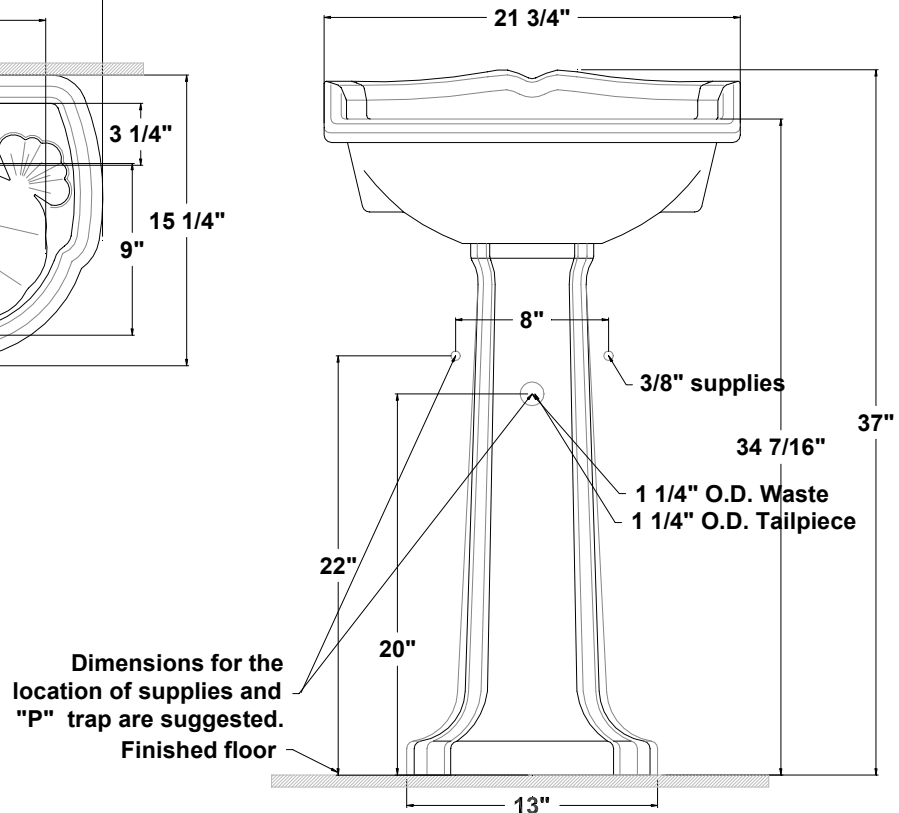

Barrymore™ Petite Pedestal Lavatory

21 3/4" x 15 1/4" x 34 7/16" high

Vitreous china pedestal lavatory, rear overflow, and faucet deck. Scalloped bowl design, comes complete with mounting kit. Faucet not included.

- 34 7/16" Pedestal lav height
- Unique classic design
- Easy installation
- 2 1/2" Back splash

5073.040 - Faucet holes on 4 " centers

Colors:

- .01 White
- .02 Bone
- .06 Balsa
- .13 Black

Fixture Information

Drain outlet	1 1/4" O.D.
Overall dimensions	21 3/4" x 15 1/4"
Basin dimensions	15 13/16" x 9"
Material	Vitreous china

Available Component parts:

- 5073.042 Lavatory slab 4"
- 5071.331 Pedestal only

To be specified:

Fixture color
Faucet
Supplies
1 1/4" trap
Nipple

Fixture dimensions meet ANSI/ASME standard A112.19.2M and CAN/CSA requirements. These measurements are subject to change or cancellation. No responsibility will be assumed for use of superseded or voided pages.