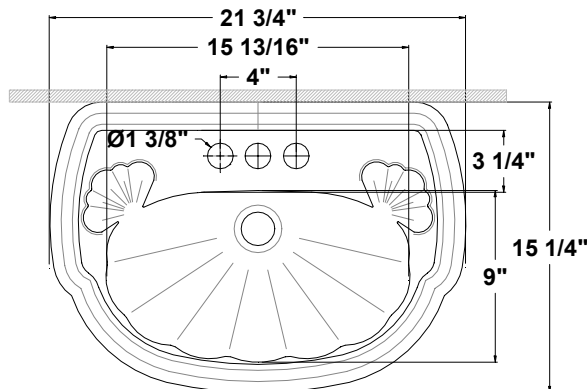

Barrymore™ Petite Pedestal Lavatory

21 3/4" x 15 1/4" x 34 7/16" high

Vitreous china pedestal lavatory, rear overflow, and faucet deck. Scalloped bowl design, comes complete with mounting kit. Faucet not included.

- 34 7/16" Pedestal lav height
- Unique classic design
- Easy installation
- 2 1/2" Back splash

5073.040 - Faucet holes on 4 " centers

Colors:

- .01 White
- .02 Bone
- .06 Balsa
- .13 Black

Fixture Information

Drain outlet	1 1/4" O.D.
Overall dimensions	21 3/4" x 15 1/4"
Basin dimensions	15 13/16" x 9"
Material	Vitreous china

Available Component parts:

- 5073.042 Lavatory slab 4"
- 5071.331 Pedestal only

To be specified:

Fixture color
Faucet
Supplies
1 1/4" trap
Nipple

Fixture dimensions meet ANSI/ASME standard A112.19.2M and CAN/CSA requirements. These measurements are subject to change or cancellation. No responsibility will be assumed for use of superseded or voided pages.