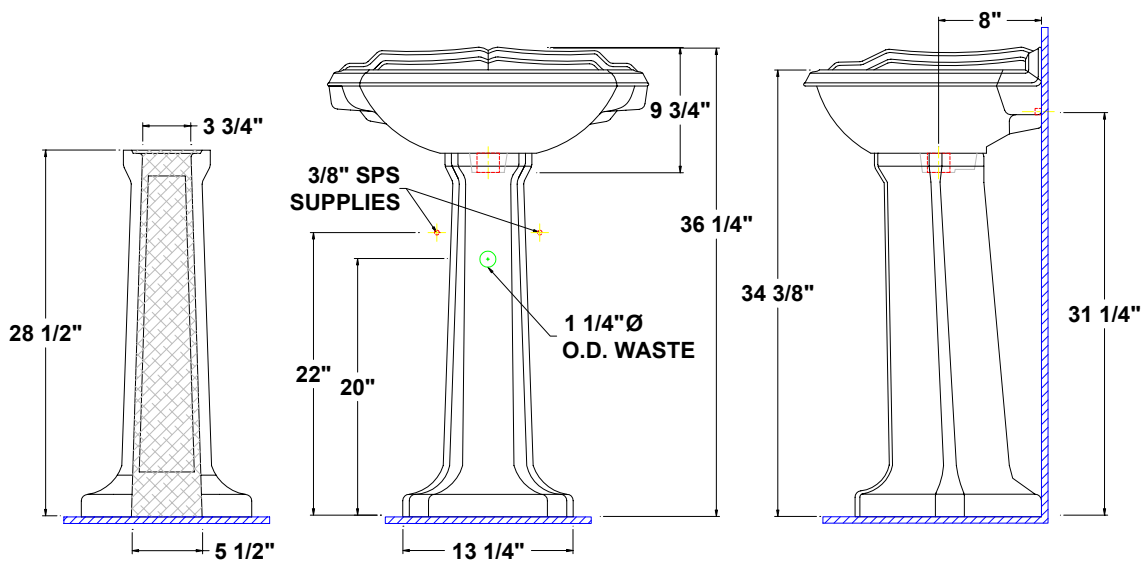

BARRYMORE™ Corner
24 7/8" x 22" x 36 1/4" high

Vitreous china corner pedestal lavatory, rear overflow, and faucet deck. Complete with mounting kit.

- 36 1/4" Pedestal lav height
- Lavatory deck width can accommodate escutcheons with base diameter up to 3"
- Unique classic design
- Easy installation

5074.080 -
Faucet holes on 8" centers

Colors:

- .01 White
- .02 Bone
- .03 Almond
- .06 Balsa

Please contact customer service for availability of additional colors.

To be specified:

- Fixture color
- Faucet
- Supplies
- 1 1/4" trap
- Nipple

Fixture Information

Drain outlet	1 3/4" O.D.
Overall dimensions	24 7/8" x 22"
Basin dimensions	14" x 11 1/4"
Material	Vitreous china

Available Component parts:

- 5074.082 Corner lavatory only, 3 hole
- 5071.331 Pedestal only

Fixture dimensions meet ANSI/ASME standard A112.19.2M and CAN/CSA requirements. These measurements are subject to change or cancellation. No responsibility will be assumed for use of superseded or voided pages.