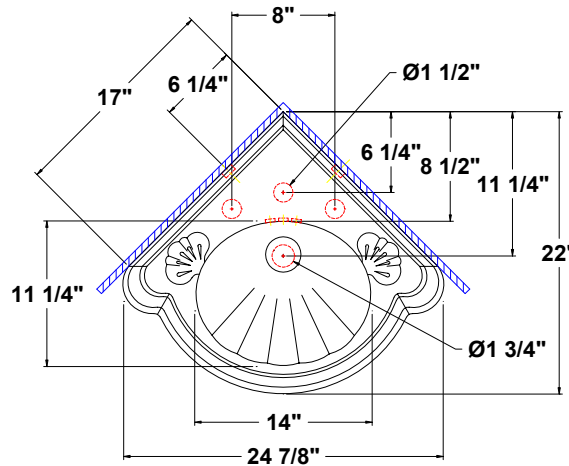

BARRYMORE™ Corner
24 7/8" x 22" x 36 1/4" high

Vitreous china corner pedestal lavatory, rear overflow, and faucet deck. Complete with mounting kit.

- 36 1/4" Pedestal lav height
- Lavatory deck width can accommodate escutcheons with base diameter up to 3"
- Unique classic design
- Easy installation

5074.080 -
Faucet holes on 8" centers

Colors:

- .01 White
- .02 Bone
- .03 Almond
- .06 Balsa

Please contact customer service for availability of additional colors.

To be specified:

- Fixture color
- Faucet
- Supplies
- 1 1/4" trap
- Nipple

Fixture Information

Drain outlet	1 3/4" O.D.
Overall dimensions	24 7/8" x 22"
Basin dimensions	14" x 11 1/4"
Material	Vitreous china

Available Component parts:

- 5074.082 Corner lavatory only, 3 hole
- 5071.331 Pedestal only

Fixture dimensions meet ANSI/ASME standard A112.19.2M and CAN/CSA requirements. These measurements are subject to change or cancellation. No responsibility will be assumed for use of superseded or voided pages.