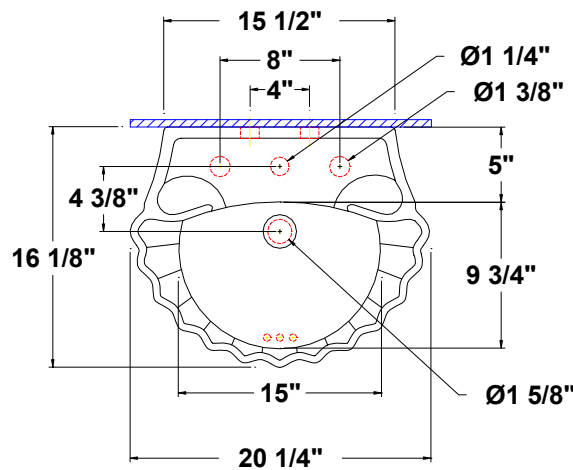

BARCELONA™
 20 1/4" x 16 1/8" x 35" high

Vitreous china pedestal lavatory, front overflow, and faucet deck. Complete with mounting kit.

- 35" Pedestal lav height
- Unique classic design
- Easy installation

5001.080 –
 Faucet holes on 8" centers

Colors:

- .01 White
- .02 Bone
- .03 Almond
- .06 Balsa

Please contact customer service for availability of additional colors.

To be specified:

- Fixture color
- Faucet
- Supplies
- 1 1/4" trap
- Nipple

Fixture Information

Drain outlet	1 5/8" O.D.
Overall dimensions	20 1/4" x 16 1/8"
Basin dimensions	15" x 9 3/4"
Material	Vitreous china

Available Component parts:

- 5001.082 Lavatory slab 8"
- 5001.331 Pedestal only

Fixture dimensions meet ANSI/ASME standard A112.19.2M and CAN/CSA requirements. These measurements are subject to change or cancellation. No responsibility will be assumed for use of superseded or voided pages.