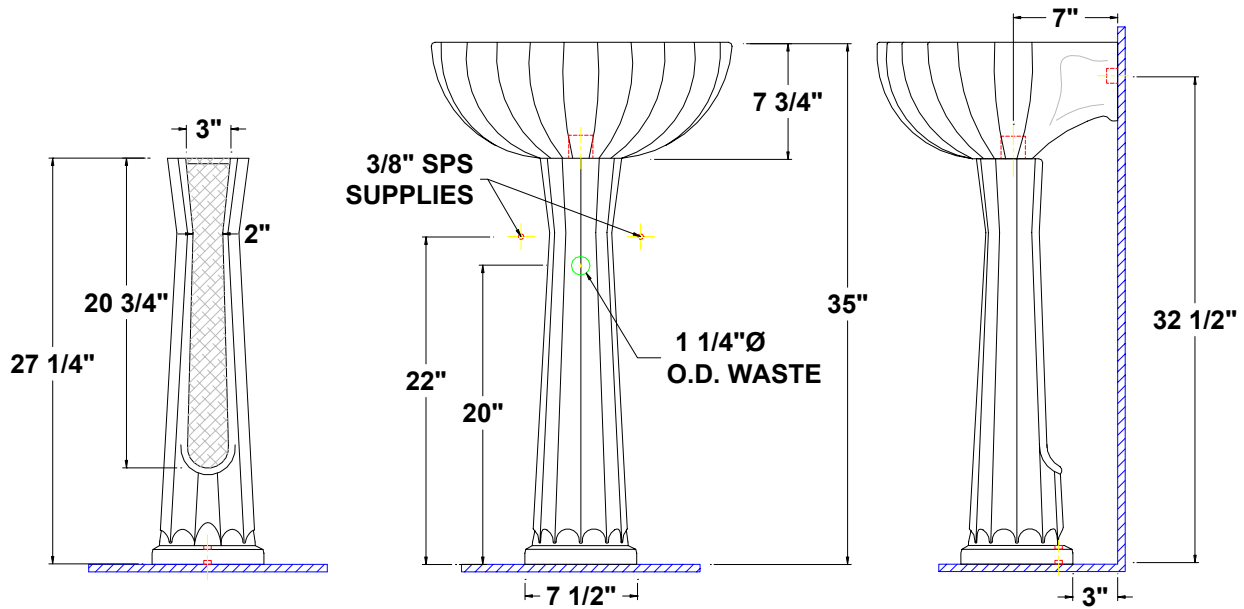

BARCELONA™
 20 1/4" x 16 1/8" x 35" high

Vitreous china pedestal lavatory, front overflow, and faucet deck. Complete with mounting kit.

- 35" Pedestal lav height
- Unique classic design
- Easy installation

5001.080 –
 Faucet holes on 8" centers

Colors:

- .01 White
- .02 Bone
- .03 Almond
- .06 Balsa

Please contact customer service for availability of additional colors.

To be specified:

- Fixture color
- Faucet
- Supplies
- 1 1/4" trap
- Nipple

Fixture Information

Drain outlet	1 5/8" O.D.
Overall dimensions	20 1/4" x 16 1/8"
Basin dimensions	15" x 9 3/4"
Material	Vitreous china

Available Component parts:

- 5001.082 Lavatory slab 8"
- 5001.331 Pedestal only

Fixture dimensions meet ANSI/ASME standard A112.19.2M and CAN/CSA requirements. These measurements are subject to change or cancellation. No responsibility will be assumed for use of superseded or voided pages.