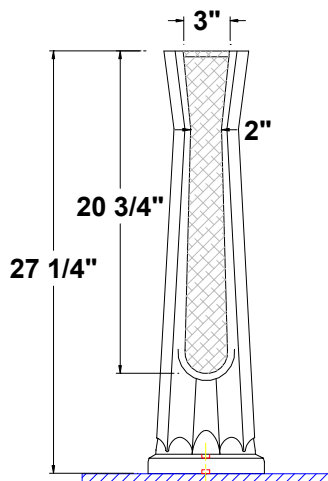

BARCELONA™

20 1/4" x 16 1/8" x 35" high

Vitreous china pedestal lavatory, front overflow, and faucet deck. Complete with mounting kit.

- 35" Pedestal lav height
- Unique classic design
- Easy installation

5001.040 –

Faucet holes on 4" centers

Colors:

- .01 White
- .02 Bone
- .03 Almond
- .06 Balsa

Please contact customer service for availability of additional colors.

To be specified:

- Fixture color
- Faucet
- Supplies
- 1 1/4" trap
- Nipple

Fixture Information

Drain outlet	1 5/8" O.D.
Overall dimensions	20 1/4" x 16 1/8"
Basin dimensions	15" x 9 3/4"
Material	Vitreous china

Available Component parts:

- 5001.042 Lavatory slab 4"
- 5001.331 Pedestal only

Fixture dimensions meet ANSI/ASME standard A112.19.2M and CAN/CSA requirements. These measurements are subject to change or cancellation. No responsibility will be assumed for use of superseded or voided pages.