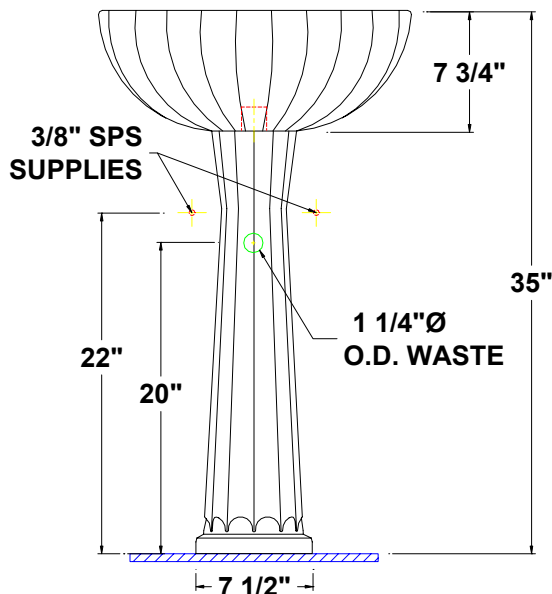

BARCELONA™

20 1/4" x 16 1/8" x 35" high

Vitreous china pedestal lavatory, front overflow, and faucet deck. Complete with mounting kit.

- 35" Pedestal lav height
- Unique classic design
- Easy installation

5001.040 –

Faucet holes on 4" centers

Colors:

- .01 White
- .02 Bone
- .03 Almond
- .06 Balsa

Please contact customer service for availability of additional colors.

To be specified:

- Fixture color
- Faucet
- Supplies
- 1 1/4" trap
- Nipple

Fixture Information

Drain outlet	1 5/8" O.D.
Overall dimensions	20 1/4" x 16 1/8"
Basin dimensions	15" x 9 3/4"
Material	Vitreous china

Available Component parts:

- 5001.042 Lavatory slab 4"
- 5001.331 Pedestal only

Fixture dimensions meet ANSI/ASME standard A112.19.2M and CAN/CSA requirements. These measurements are subject to change or cancellation. No responsibility will be assumed for use of superseded or voided pages.