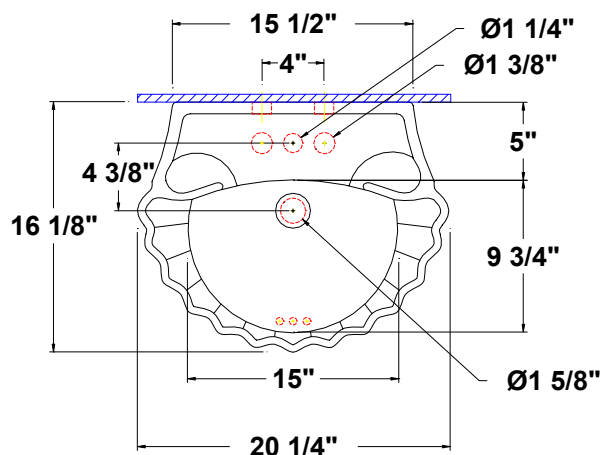

BARCELONA™

20 1/4" x 16 1/8" x 35" high

Vitreous china pedestal lavatory, front overflow, and faucet deck. Complete with mounting kit.

- 35" Pedestal lav height
- Unique classic design
- Easy installation

5001.040 –

Faucet holes on 4" centers

Colors:

- .01 White
- .02 Bone
- .03 Almond
- .06 Balsa

Please contact customer service for availability of additional colors.

To be specified:

- Fixture color
- Faucet
- Supplies
- 1 1/4" trap
- Nipple

Fixture Information

Drain outlet	1 5/8" O.D.
Overall dimensions	20 1/4" x 16 1/8"
Basin dimensions	15" x 9 3/4"
Material	Vitreous china

Available Component parts:

- 5001.042 Lavatory slab 4"
- 5001.331 Pedestal only

Fixture dimensions meet ANSI/ASME standard A112.19.2M and CAN/CSA requirements. These measurements are subject to change or cancellation. No responsibility will be assumed for use of superseded or voided pages.