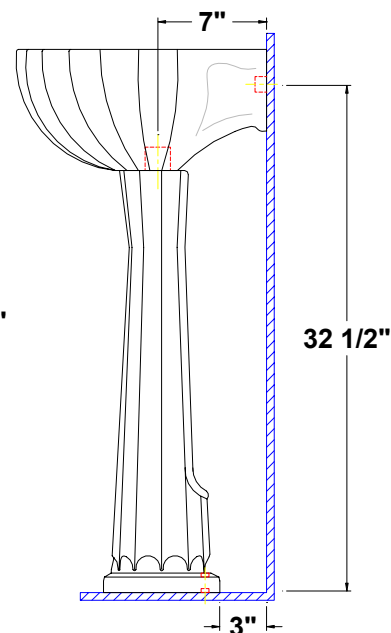

BARCELONA™

20 1/4" x 16 1/8" x 35" high

Vitreous china pedestal lavatory, front overflow, and faucet deck. Complete with mounting kit.

- 35" Pedestal lav height
- Unique classic design
- Easy installation

5001.040 –

Faucet holes on 4" centers

Colors:

- .01 White
- .02 Bone
- .03 Almond
- .06 Balsa

Please contact customer service for availability of additional colors.

To be specified:

- Fixture color
- Faucet
- Supplies
- 1 1/4" trap
- Nipple

Fixture Information

Drain outlet	1 5/8" O.D.
Overall dimensions	20 1/4" x 16 1/8"
Basin dimensions	15" x 9 3/4"
Material	Vitreous china

Available Component parts:

- 5001.042 Lavatory slab 4"
- 5001.331 Pedestal only

Fixture dimensions meet ANSI/ASME standard A112.19.2M and CAN/CSA requirements. These measurements are subject to change or cancellation. No responsibility will be assumed for use of superseded or voided pages.