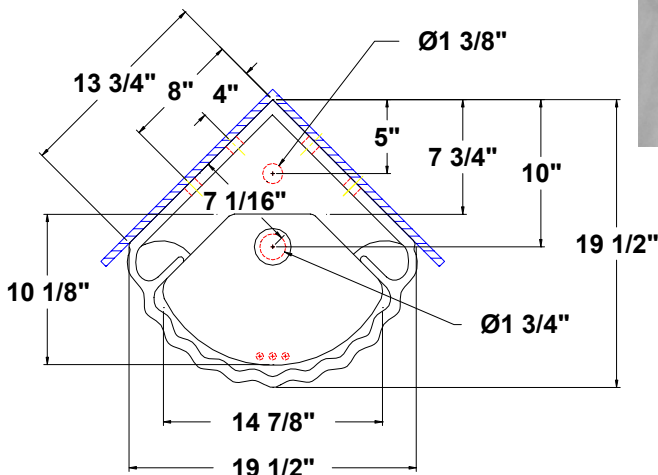

BARCELONA™ Corner
 19 1/2" x 19 1/2" x 35" high

Vitreous china corner pedestal lavatory, front overflow, and faucet deck. Complete with mounting kit.

- 35" Pedestal lav height
- Unique classic design
- Easy installation

5036.010 – Single hole

Colors:

- .01 White
- .02 Bone
- .03 Almond
- .06 Balsa

- Please contact customer service for availability of additional colors.

To be specified:

- Fixture color
- Faucet
- Supplies
- 1 1/4" trap
- Nipple

Fixture Information

Drain outlet	1 3/4" O.D.
Overall dimensions	19 1/2" x 19 1/2"
Basin dimensions	10 1/8" x 14 7/8"
Material	Vitreous china

Available Component parts:

- 5036.012 Corner lavatory only, single hole
- 5001.331 Pedestal only

Fixture dimensions meet ANSI/ASME standard A112.19.2M and CAN/CSA requirements. These measurements are subject to change or cancellation. No responsibility will be assumed for use of superseded or voided pages.