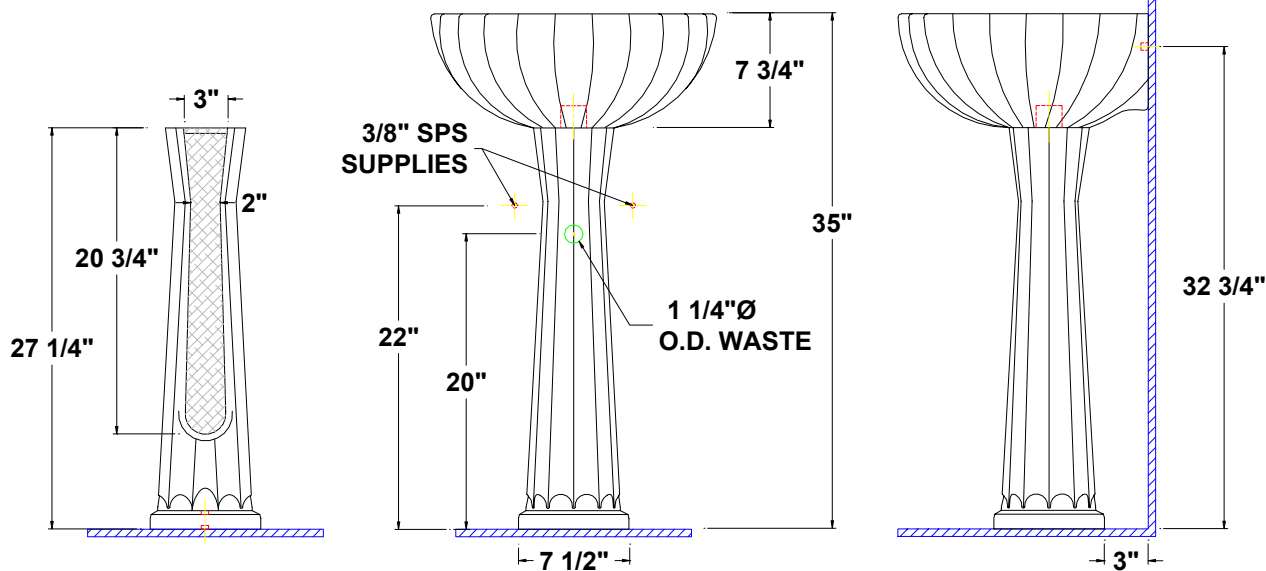

BARCELONA™ Corner
 19 1/2" x 19 1/2" x 35" high

Vitreous china corner pedestal lavatory, front overflow, and faucet deck. Complete with mounting kit.

- 35" Pedestal lav height
- Unique classic design
- Easy installation

5036.010 – Single hole

Colors:

- .01 White
- .02 Bone
- .03 Almond
- .06 Balsa

- Please contact customer service for availability of additional colors.

To be specified:

- Fixture color
- Faucet
- Supplies
- 1 1/4" trap
- Nipple

Fixture Information

Drain outlet	1 3/4" O.D.
Overall dimensions	19 1/2" x 19 1/2"
Basin dimensions	10 1/8" x 14 7/8"
Material	Vitreous china

Available Component parts:

- 5036.012 Corner lavatory only, single hole
- 5001.331 Pedestal only

Fixture dimensions meet ANSI/ASME standard A112.19.2M and CAN/CSA requirements. These measurements are subject to change or cancellation. No responsibility will be assumed for use of superseded or voided pages.