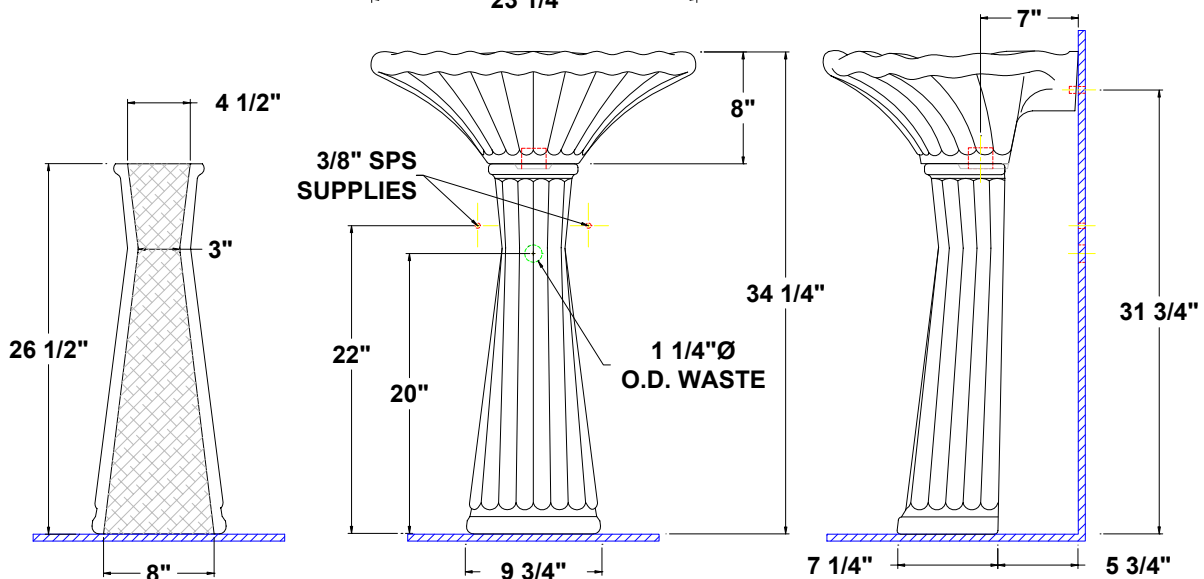

**BALBOA™**

23 1/4" x 18 1/4" x 34 1/4" high

Vitreous china pedestal lavatory, front overflow, and faucet deck. Complete with mounting kit.

- 34 1/4" Pedestal lav height
- Unique classic design
- Easy installation

**5065.080 –**

Faucet holes on 8" centers

**Colors:**

- .01 White
- .02 Bone
- .06 Balsa
- .13 Black

**To be specified:**

- Fixture color
- Faucet
- Supplies
- 1 1/4" trap
- Nipple

**Fixture Information**

Drain outlet	1 3/4" O.D.
Overall dimensions	23 1/4" x 18 1/4"
Basin dimensions	17 1/2" x 12"
Material	Vitreous china

**Available Component parts:**

- 5065.082 Lavatory slab 8"
- 5065.331 Pedestal only

Fixture dimensions meet ANSI/ASME standard A112.19.2M and CAN/CSA requirements. These measurements are subject to change or cancellation. No responsibility will be assumed for use of superseded or voided pages.