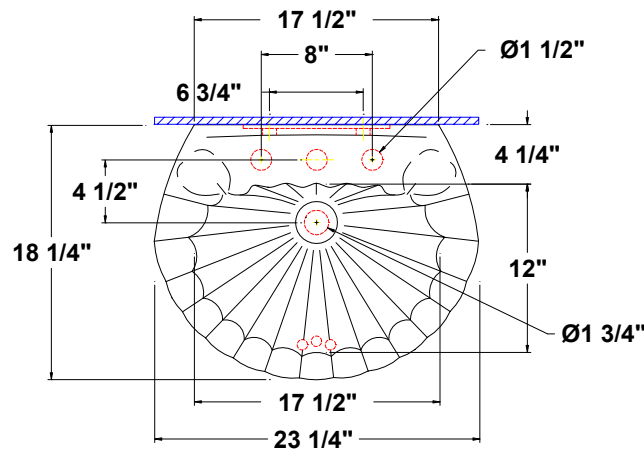

**BALBOA™**

23 1/4" x 18 1/4" x 34 1/4" high

Vitreous china pedestal lavatory, front overflow, and faucet deck. Complete with mounting kit.

- 34 1/4" Pedestal lav height
- Unique classic design
- Easy installation

**5065.080 –**

Faucet holes on 8" centers

**Colors:**

- .01 White
- .02 Bone
- .06 Balsa
- .13 Black

**To be specified:**

- Fixture color
- Faucet
- Supplies
- 1 1/4" trap
- Nipple

**Fixture Information**

Drain outlet	1 3/4" O.D.
Overall dimensions	23 1/4" x 18 1/4"
Basin dimensions	17 1/2" x 12"
Material	Vitreous china

**Available Component parts:**

- 5065.082 Lavatory slab 8"
- 5065.331 Pedestal only

Fixture dimensions meet ANSI/ASME standard A112.19.2M and CAN/CSA requirements. These measurements are subject to change or cancellation. No responsibility will be assumed for use of superseded or voided pages.