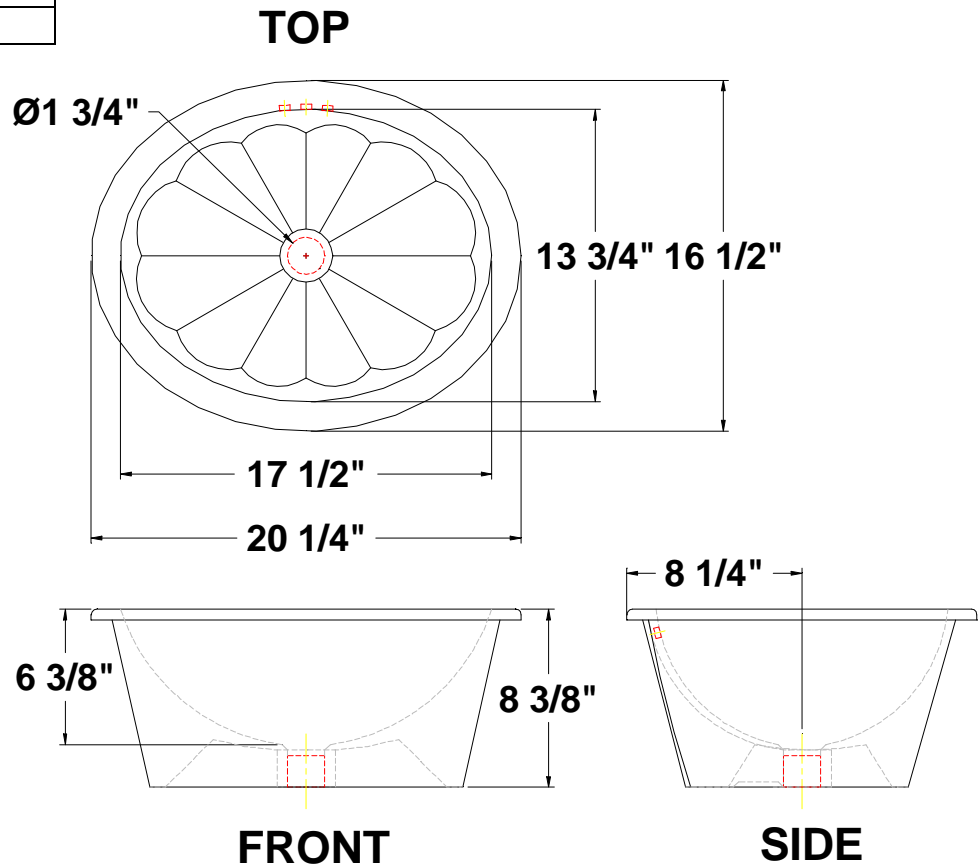

Listing / Approvals:

- IAPMO/UPC
- ISO 9002 CERTIFIED

St. Thomas Creations

1022 Bay Marina Drive, Suite #125, National City, CA 91950

www.stthomascreations.com

©2000 by St. Thomas Creations