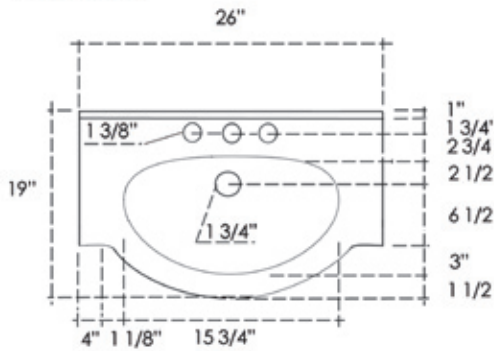

**30" & 26" Cabinet Style EuroLavs**

30" or 26" Wide Overall  
 34" or 36.5" High Overall  
 19" Deep Overall

**AZZURA 26"**

**AZZURA 30"**

**30" & 26" Furniture Style EuroLavs**

30" or 26" Wide Overall  
 34" or 36.5" High Overall  
 19" Deep Overall

AZZURA 26"

AZZURA 30"

**22" Pura EuroLav**

22" Wide Overall  
33.5" or 36" High Overall  
18.5" Deep Overall