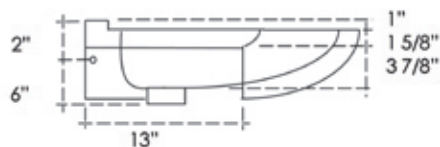

**30" & 26" Cabinet Style EuroLavs**

30" or 26" Wide Overall  
 34" or 36.5" High Overall  
 19" Deep Overall

**AZZURA 26"**

**AZZURA 30"**

**30" & 26" Furniture Style EuroLavs**

30" or 26" Wide Overall  
 34" or 36.5" High Overall  
 19" Deep Overall

AZZURA 26"

AZZURA 30"

**22" Pura EuroLav**

22" Wide Overall  
33.5" or 36" High Overall  
18.5" Deep Overall