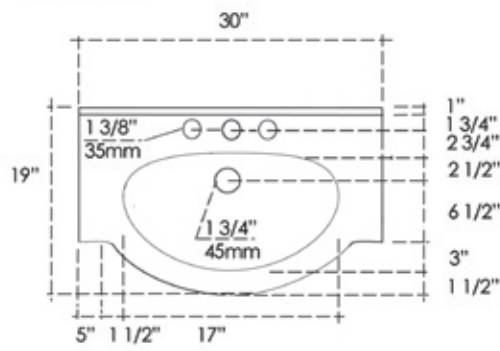

**30" & 26" Cabinet Style EuroLavs**

30" or 26" Wide Overall  
 34" or 36.5" High Overall  
 19" Deep Overall

**AZZURA 26"**

**AZZURA 30"**

**30" & 26" Furniture Style EuroLavs**

30" or 26" Wide Overall  
 34" or 36.5" High Overall  
 19" Deep Overall

AZZURA 26"

AZZURA 30"

**22" Pura EuroLav**

22" Wide Overall  
33.5" or 36" High Overall  
18.5" Deep Overall