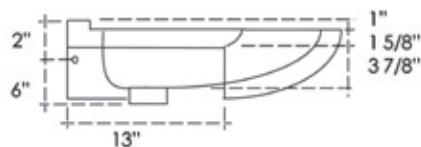

**30" & 26" Cabinet Style EuroLavs**

30" or 26" Wide Overall  
 34" or 36.5" High Overall  
 19" Deep Overall

**AZZURA 26"**

**AZZURA 30"**

**30" & 26" Furniture Style EuroLavs**

30" or 26" Wide Overall  
 34" or 36.5" High Overall  
 19" Deep Overall

AZZURA 26"

AZZURA 30"

**22" Pura EuroLav**

22" Wide Overall  
33.5" or 36" High Overall  
18.5" Deep Overall