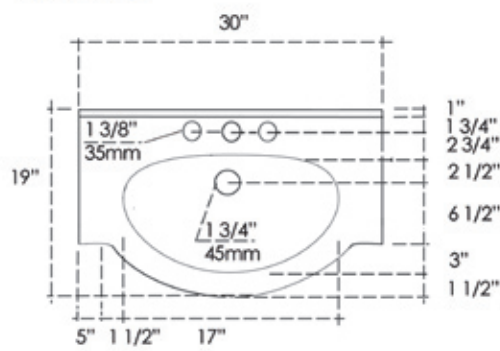

**30" & 26" Cabinet Style EuroLavs**

30" or 26" Wide Overall  
 34" or 36.5" High Overall  
 19" Deep Overall

**AZZURA 26"**

**AZZURA 30"**

**30" & 26" Furniture Style EuroLavs**

30" or 26" Wide Overall  
 34" or 36.5" High Overall  
 19" Deep Overall

AZZURA 26"

AZZURA 30"

**22" Pura EuroLav**

22" Wide Overall  
33.5" or 36" High Overall  
18.5" Deep Overall