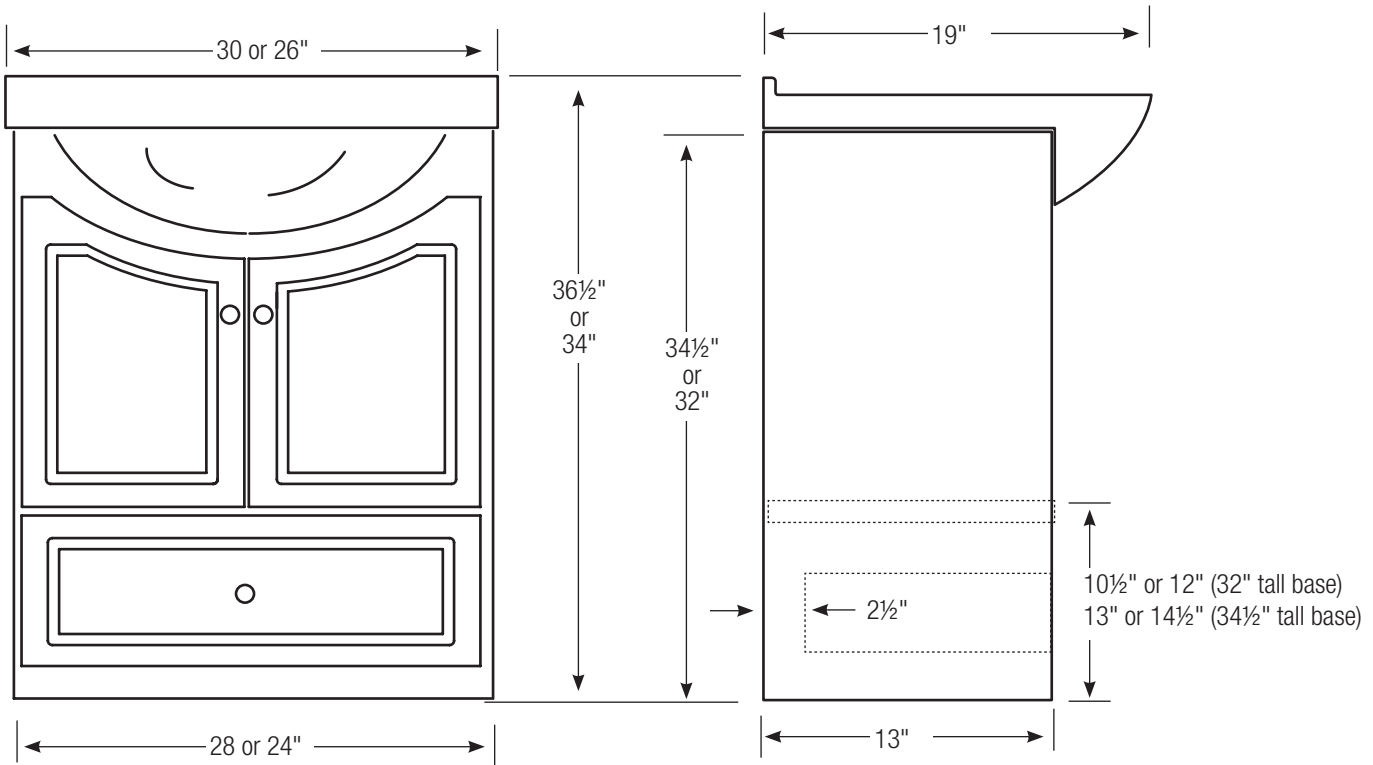

**30" & 26" Cabinet Style EuroLavs**

30" or 26" Wide Overall  
 34" or 36.5" High Overall  
 19" Deep Overall

**AZZURA 26"**

**AZZURA 30"**

**30" & 26" Furniture Style EuroLavs**

30" or 26" Wide Overall  
 34" or 36.5" High Overall  
 19" Deep Overall

AZZURA 26"

AZZURA 30"

**22" Pura EuroLav**

22" Wide Overall  
33.5" or 36" High Overall  
18.5" Deep Overall