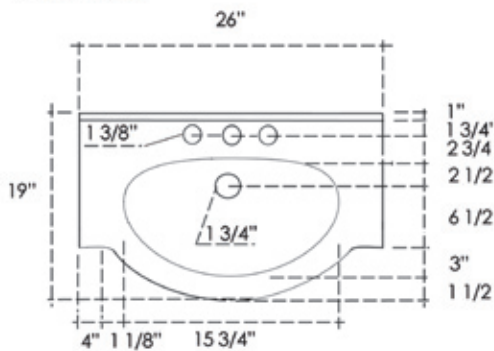

**30" & 26" Cabinet Style EuroLavs**

30" or 26" Wide Overall  
 34" or 36.5" High Overall  
 19" Deep Overall

**AZZURA 26"**

**AZZURA 30"**

**30" & 26" Furniture Style EuroLavs**

30" or 26" Wide Overall  
 34" or 36.5" High Overall  
 19" Deep Overall

AZZURA 26"

AZZURA 30"

**22" Pura EuroLav**

22" Wide Overall  
33.5" or 36" High Overall  
18.5" Deep Overall