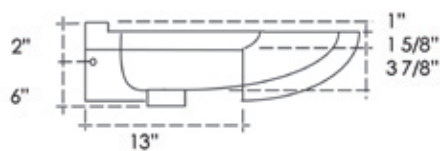

**30" & 26" Cabinet Style EuroLavs**

30" or 26" Wide Overall  
 34" or 36.5" High Overall  
 19" Deep Overall

**AZZURA 26"**

**AZZURA 30"**

**30" & 26" Furniture Style EuroLavs**

30" or 26" Wide Overall  
 34" or 36.5" High Overall  
 19" Deep Overall

AZZURA 26"

AZZURA 30"

**22" Pura EuroLav**

22" Wide Overall  
33.5" or 36" High Overall  
18.5" Deep Overall