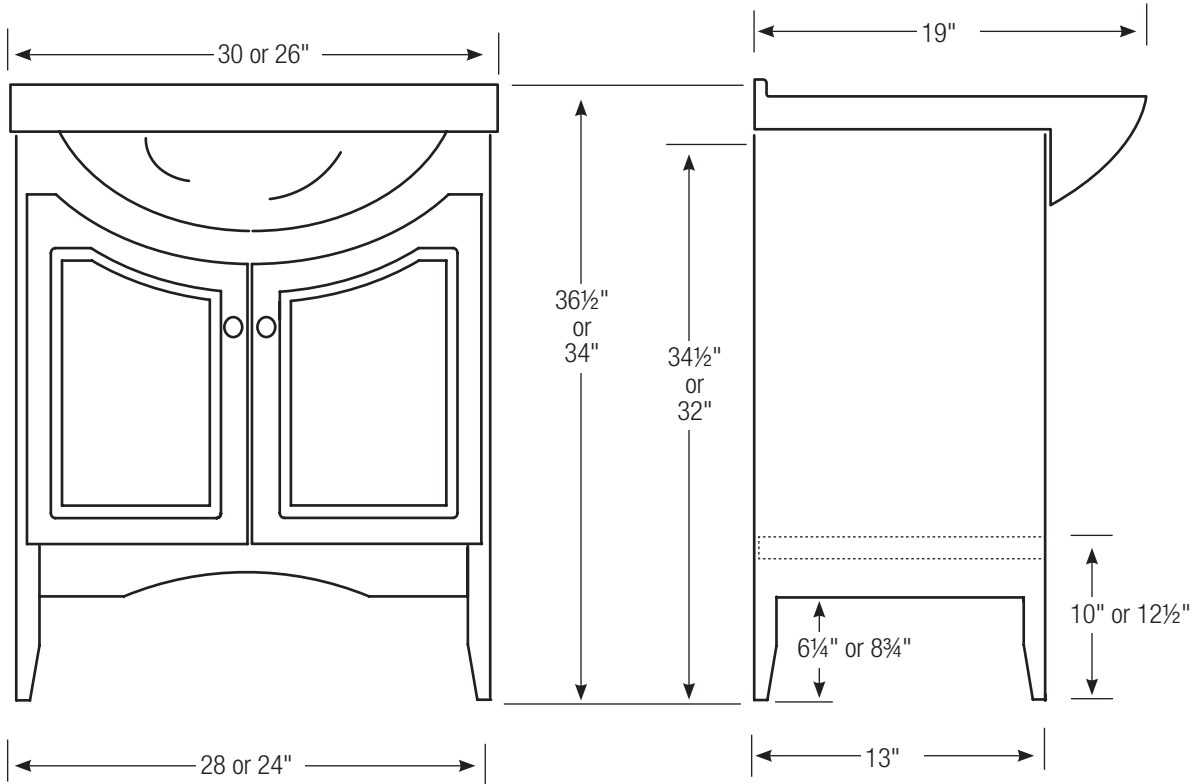

**30" & 26" Cabinet Style EuroLavs**

30" or 26" Wide Overall  
 34" or 36.5" High Overall  
 19" Deep Overall

**AZZURA 26"**

**AZZURA 30"**

**30" & 26" Furniture Style EuroLavs**

30" or 26" Wide Overall  
 34" or 36.5" High Overall  
 19" Deep Overall

AZZURA 26"

AZZURA 30"

**22" Pura EuroLav**

22" Wide Overall  
33.5" or 36" High Overall  
18.5" Deep Overall