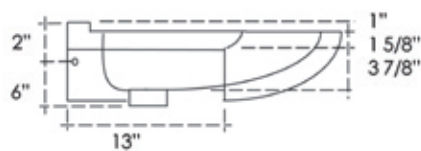

**30" & 26" Cabinet Style EuroLavs**

30" or 26" Wide Overall  
 34" or 36.5" High Overall  
 19" Deep Overall

**AZZURA 26"**

**AZZURA 30"**

**30" & 26" Furniture Style EuroLavs**

30" or 26" Wide Overall  
 34" or 36.5" High Overall  
 19" Deep Overall

AZZURA 26"

AZZURA 30"

**22" Pura EuroLav**

22" Wide Overall  
33.5" or 36" High Overall  
18.5" Deep Overall