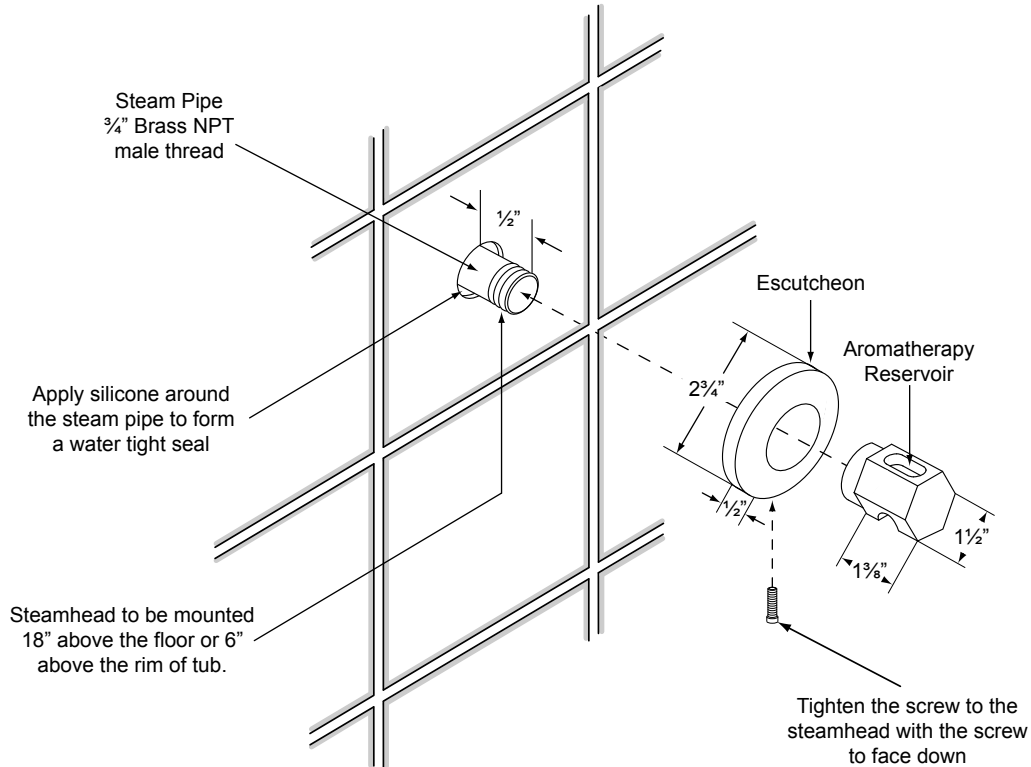

Product Information:

Materials:

Steamhead - Brass

Escutcheon - Zinc

Installation Notes:

- Steam Line - 3/4" Brass NPT male thread

Rough-In notes:

- Steam pipe should protrude 1/2" from finished surface
- Steamhead to be mounted 18" above floor or 6" above rim of tub and as far from the seating area as possible.

Product No. - Finishes

3139 - Polished Chrome

3171 - Brushed Chrome

3195 - Polished Nickel

3172 - Brushed Nickel

3174 - Black Nickel

3176 - Pewter

3177 - Antique Brass

3140 - Polished Brass

3141 - Polished Gold 24k

3125 - Oil Rubbed Bronze

3197 - White