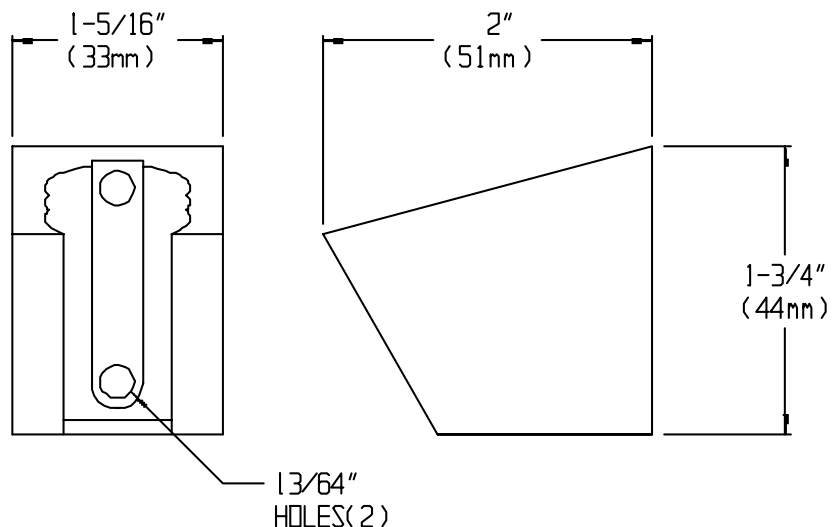

SPEAKMAN COMPANY

VS-122 Installation, Maintenance & Operation Instructions

VERSATILE® HAND HELD SHOWER HANGER

DESCRIPTION

Speakman VERSATILE® chrome hand held shower hanger, with screws and anchors.

SPECIFICATIONS

SHIPPING WEIGHT: .13 LBS.

INSTALLATION

Location of the hanger is optional but restricted by hose length. Attach hanger to wall using screws and anchors supplied. Slip end of hand held shower head into hanger.

MAINTENANCE

The finish of your SPEAKMAN VERSATILE® VS-122 wall mounted shower hanger can be cleaned by using mild soap and warm water. Dry immediately with a soft, clean cloth for best results.

ROUGH-IN MEASUREMENTS

Product improvements may cause specification and dimensional changes without notice.

SPEAKMAN®

PO Box 191 Wilmington, DE 19899

Phone: 800-537-2107 Fax: 800-977-2747

Visit us on the web at www.speakmancompany.com