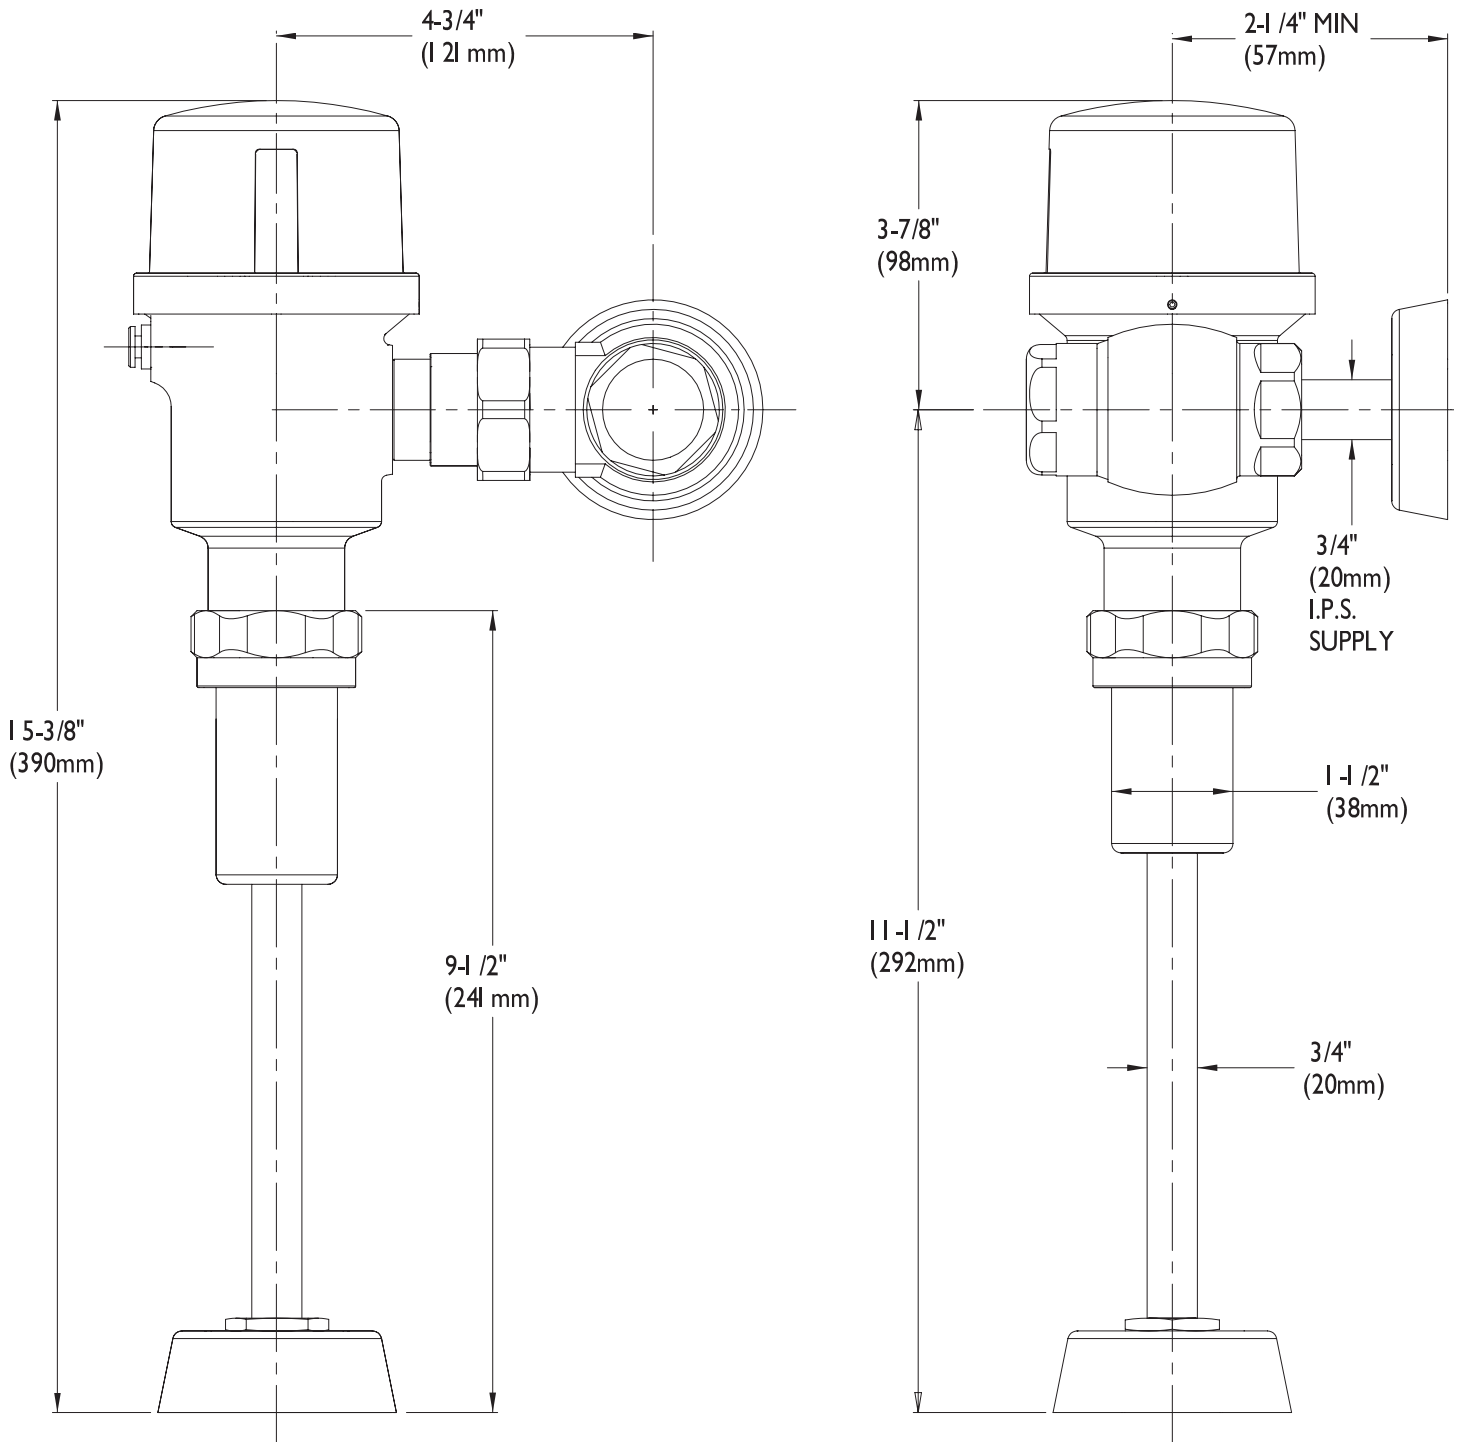

### SUV-2110

NOTE: All dimensions are in inches (millimeters) unless otherwise specified and are subject to change without notice. Unless otherwise specified, inlet is 3/4" NPT or 3/4" copper female and outlet is 3/4" NPSM female.