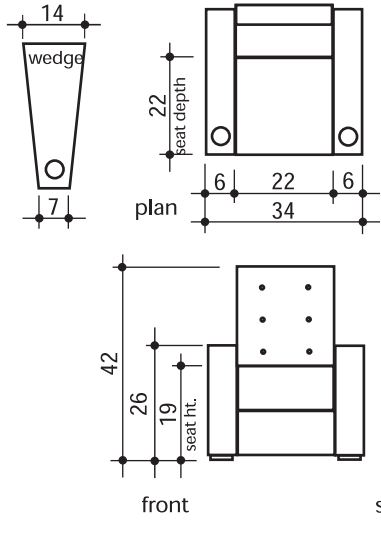

lounger basics

Majestic Lounger is available in:

- single
- rows
- wedges
- loveseat
- sofa
- with or without cupholder

lounger clearances

seating plans

no scale - all dimensions shown are in inches

wedge configuration