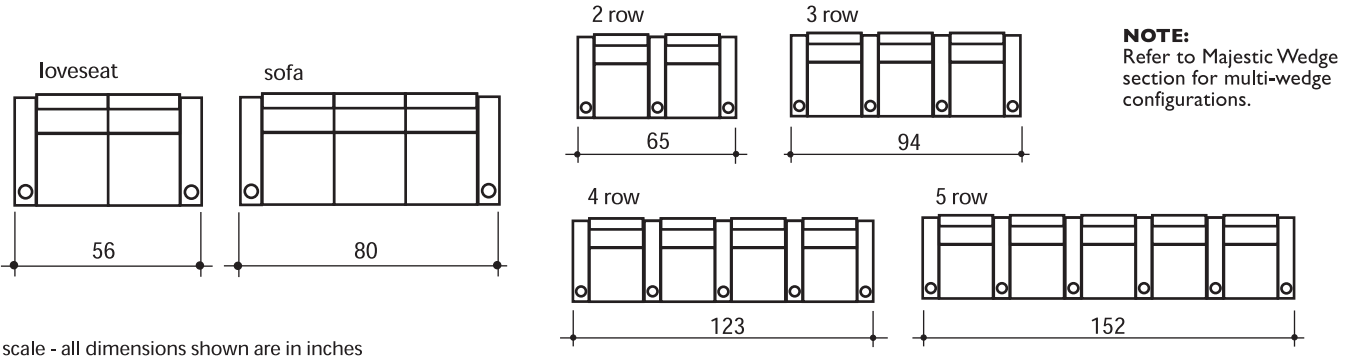

lounger basics

Majestic Lounger is available in:

- single
- rows
- wedges
- loveseat
- sofa
- with or without cupholder

lounger clearances

seating plans

no scale - all dimensions shown are in inches

wedge configuration