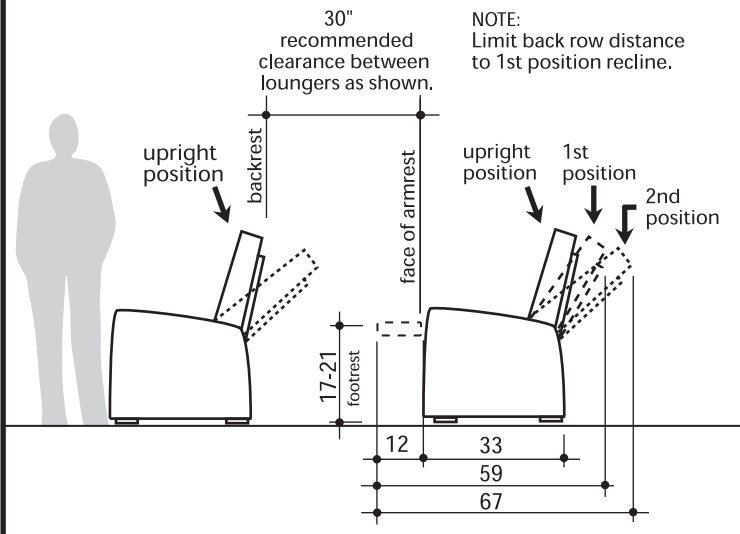

lounger basics

Majestic Lounger is available in:

- single
- rows
- wedges
- loveseat
- sofa
- with or without cupholder

lounger clearances

seating plans

no scale - all dimensions shown are in inches

wedge configuration