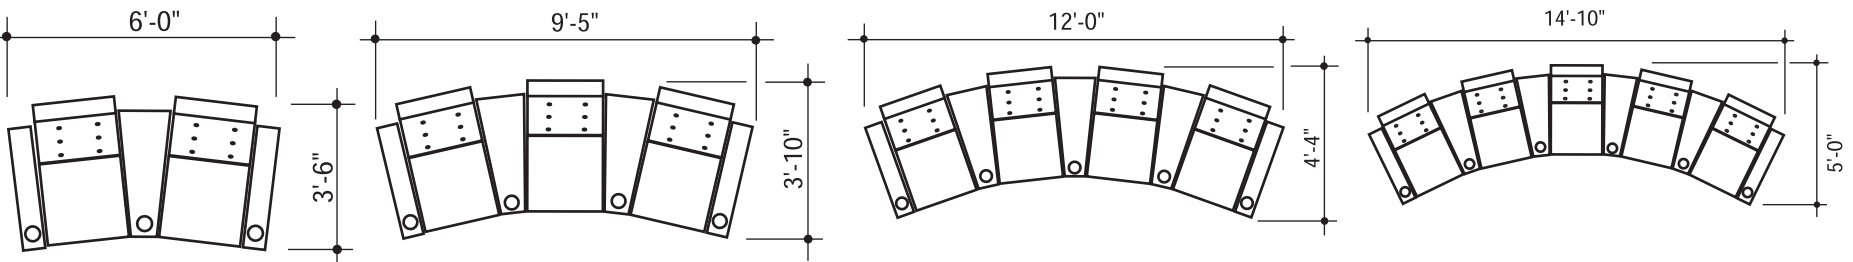

lounger basics

Majestic Lounger is available in:

- single
- rows
- wedges
- loveseat
- sofa
- with or without cupholder

lounger clearances

seating plans

no scale - all dimensions shown are in inches

wedge configuration