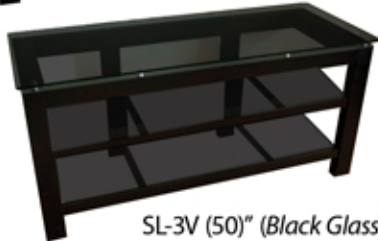

PLATEAU

SL SERIES

Audio/Video Stands

(Black Glass - Available Soon on Select Models)

THE SL SERIES features an open concept that compliments any room setting. Quality features include wood parts in a rich black satin finish, and our high grade smooth edged safety glass. This series consists of a selection of Video Stands (up to 64"), with a matching Audio Stand and an extensive offering of complimentary tables and mirror accent pieces. Your theatre room setting is now harmonious and complete.

Audio/Video Stands

PLATEAU SL SERIES

SL-2V (50)"

SL-2V (64)" (Black Glass)

SL-2V (50)"

SL-3V (50)" (Black Glass)

SL-4A

SL-3V (26)"

SL-TE

SL-THS

SL-TCS

SL-MIR

SL-TCR (Black Glass)

DIMENSIONS

	SL-MIR	SL-TCR	SL-TCS	SL-TE	SL-THS
Height	20.0" [508mm]	15.0" [381mm]	15.0" [381mm]	19.0" [483mm]	28.0" [711mm]
Width	42.5" [1079mm]	50.0" [1270mm]	35.0" [889mm]	19.0" [483mm]	54.0" [1372mm]
Depth	0.75" [19mm]	15.0" [381mm]	35.0" [889mm]	19.0" [483mm]	16.0" [406mm]
Shelf Thickness		0.30" [8mm]	0.30" [8mm]	0.30" [8mm]	0.30" [8mm]
Shelf Capacity		110lbs [50kg]	110lbs [50kg]	110lbs [50kg]	110lbs [50kg]