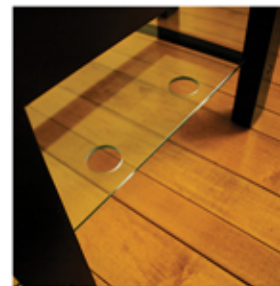

PLATEAU

SL SERIES

Audio/Video Stands

(Black Glass - Available Soon on Select Models)

THE SL SERIES features an open concept that compliments any room setting. Quality features include wood parts in a rich black satin finish, and our high grade smooth edged safety glass. This series consists of a selection of Video Stands (up to 64"), with a matching Audio Stand and an extensive offering of complimentary tables and mirror accent pieces. Your theatre room setting is now harmonious and complete.

SL-3V (50)" (B)
SL-TCS (B)
SL-TE (B)

SL-4A (B)

SL-THS (B) (Black Glass)

DIMENSIONS

	Height	Width	Depth	Top Glass		Lower Shelf		Width Between Posts	Shelf Heights - Net shelf space from top shelf down			Shelf Thickness		Weight Capacity	
				Width	Depth	Width	Depth		Top	2nd	3rd	Top	Lower	Top	Lower
SL-4A	34.5" [879mm]	26.5" [672mm]	20.0" [508mm]	26.5" [672mm]	20.0" [508mm]	19.5" [498mm]	17.0" [431mm]	19.75" [502mm]	7.0" [178mm]	9.0" [231mm]	10.0" [254mm]	0.30" [8mm]	0.20" [5mm]	160lbs [72kg]	70lbs [32kg]
SL-3V (26)"	25.25" [644mm]	26.5" [672mm]	20.0" [508mm]	26.5" [672mm]	20.0" [508mm]	19.5" [498mm]	17.0" [431mm]	19.75" [502mm]	10.5" [269mm]	9.0" [231mm]		0.30" [8mm]	0.20" [5mm]	160lbs [72kg]	70lbs [32kg]
SL-2V (50)"	18.75" [478mm]	50.0" [1270mm]	20.0" [508mm]	50.0" [1270mm]	20.0" [508mm]	43.0" [1096mm]	17.0" [431mm]	43.0" [1096mm]	12.0" [307mm]			0.30" [8mm]	0.20" [5mm]	300lbs [136kg]	88lbs [40kg]
SL-3V (50)"	25.25" [644mm]	50.0" [1270mm]	20.0" [508mm]	50.0" [1270mm]	20.0" [508mm]	43.0" [1096mm]	17.0" [431mm]	43.25" [1100mm]	10.5" [269mm]	9.0" [231mm]		0.30" [8mm]	0.20" [5mm]	300lbs [136kg]	88lbs [40kg]
SL-2V (64)"	18.75" [478mm]	64.0" [1626mm]	20.0" [508mm]	64.0" [1626mm]	20.0" [508mm]	57.25" [1452mm]	17.0" [431mm]	57.25" [1452mm]	12.0" [307mm]			0.30" [8mm]	0.20" [5mm]	240lbs [110kg]	88lbs [40kg]

Audio/Video Stands

PLATEAU SL SERIES

SL-2V (50)"

SL-2V (64)" (Black Glass)

SL-2V (50)"

SL-3V (50)" (Black Glass)

SL-4A

SL-3V (26)"