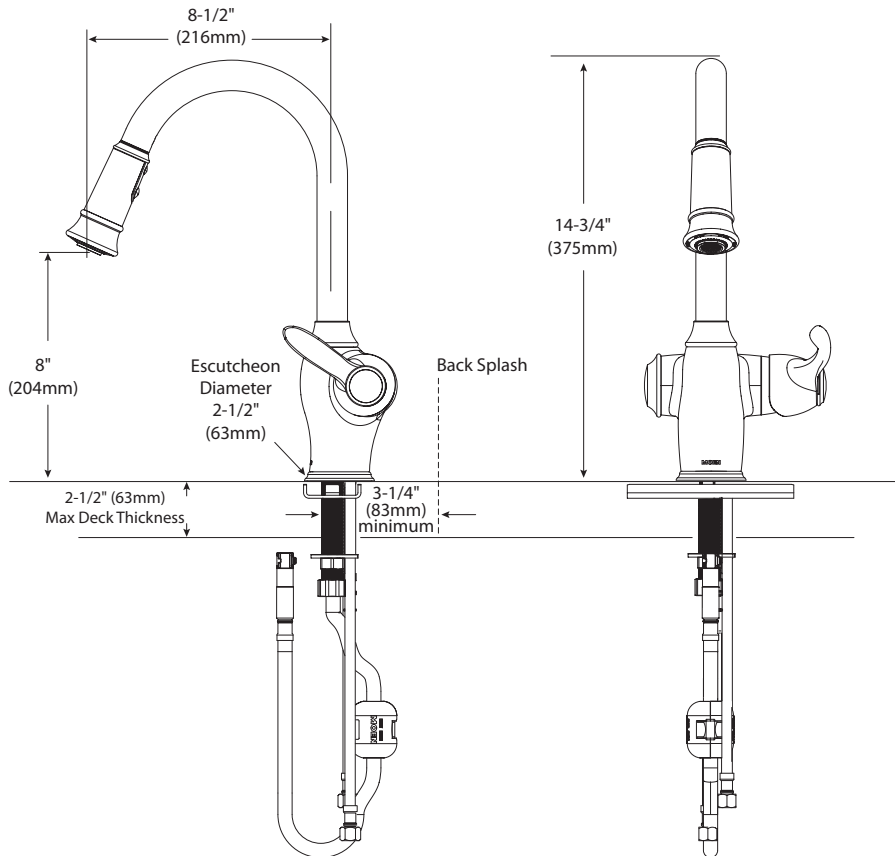

DESCRIPTION

- High arc spout provides the height and reach to fill or clean large pots while the pulldown feature provides infinite maneuverability for cleaning or rinsing
- Single hole mounting
- Handle reversibility feature
- Hydrolock™ quick connect installation
- Metal construction with Chrome plating or Lifeshine® Stainless finish
- Includes 67" hose
- 32" Flexible supply lines with 3/8" fittings connect directly to supply stops

OPERATION

- Single handle lever
- When filling a vessel outside of the sink, the pause feature conveniently stops the flow of water as the wand passes over the countertop
- Convenient single-button actuation provides flexibility to switch from stream to spray mode

FLOW

- Flow is limited to 2.2 gpm (8.3 L/min) at 60 psi

CARTRIDGE

- 1225 cartridge design
- Engineered polymers, non-ferrous and stainless steel materials

STANDARDS

- Third party certified to CSA B125 and ASME A112.18.1M and all applicable requirements therein
- Certified to ANSI/NSF 61/9
- Complies with California Proposition 65 and with the Federal Safe Drinking Water Act
- The backflow protection system in this device consists of two independently operating check valves, a primary and a secondary which prevent backflow

Models: S728C, S728SL

NOTE: This faucet is designed to be installed thru 1 hole, 1-1/4" min. dia.

CRITICAL DIMENSIONS

(DO NOT SCALE)