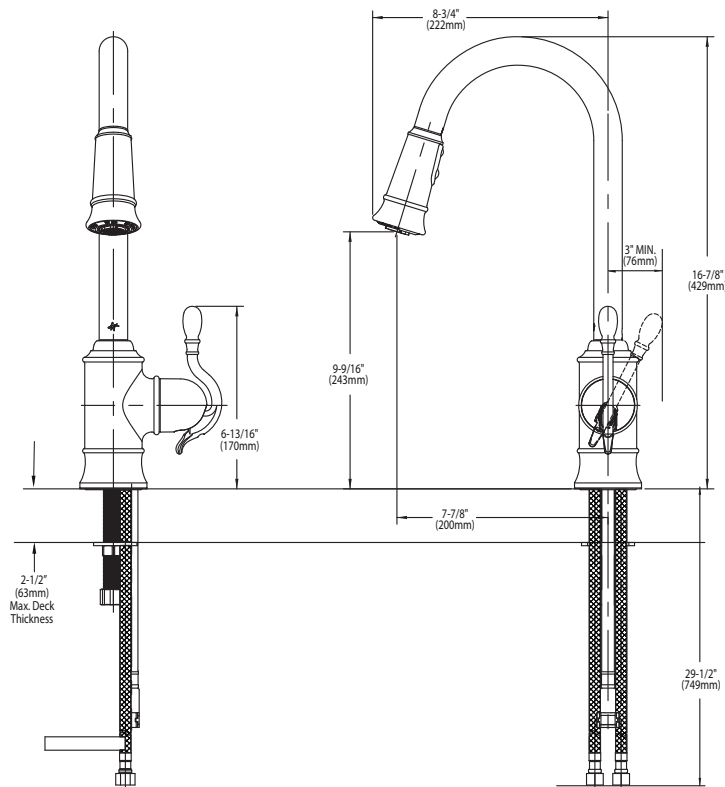

DESCRIPTION

- Metal construction with various finishes identified by suffix
- High arc spout provides the height and reach to fill or clean large pots while the pulldown feature provides infinite maneuverability for cleaning or rinsing
- Single hole mounting
- Handle reversibility feature
- Wand with Hydrolock® quick connect system
- Pulldown spray with 68" braided hose
- Flexible supply lines with 3/8" compression fittings

OPERATION

- Single handle lever
- Temperature controlled by 100° arc of handle travel
- When filling a vessel outside of the sink, the pause feature conveniently stops the flow of water as the wand passes over the countertop
- Convenient single-button actuation provides flexibility to switch from stream to spray mode

FLOW

- Flow is limited to 2.2 gpm (8.3 L/min) at 60 psi

CARTRIDGE

- 1255™ Duralast™ cartridge

STANDARDS

- Third party certified to ASME A112.18.1/CSA B125.1 and all applicable requirements therein including NSF 61/9
- Contains no more than 0.25% weighted average lead content
- Complies with California Proposition 65 and with the Federal Safe Water Drinking Act
- ADA  for lever handles

Models: CAS7208 series

NOTE: THIS FAUCET IS DESIGNED TO BE INSTALLED THRU 1 HOLE, 1-1/4" MIN. DIA.

CRITICAL DIMENSIONS

(DO NOT SCALE)