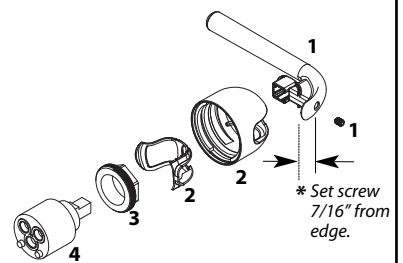

146851 Chrome
146851CSL Classic Stainless

* Set screw 3/4"
from edge.

Dome Kit

141797 Chrome
141797CSL Classic Stainless

Cartridge Nut

144266

Replacement Cartridge

1255

Hose Adapter

136101

Hose Kit

131381

Weight Kit

125989

For Models Prior to 2/2009
Kerox Cartridge Components

- 1** Handle Kit
140250 Chrome
140250CSL Classic Stainless
- 2** Dome
141797 Chrome
141797CSL Classic Stainless
- 3** Cartridge Nut
140998
- 4** Cartridge
4000