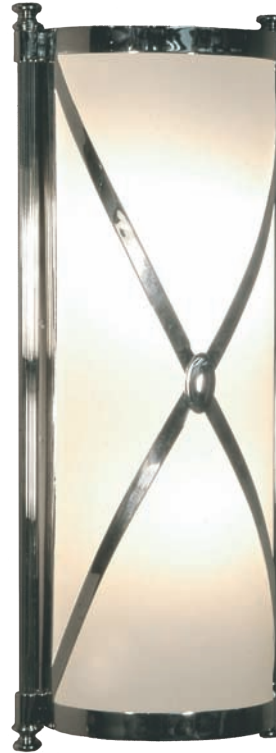

# Chase ADA Sconce

2-40 w max. bulbs  
Direct Wire Only  
Height: 16-3/8"  
Width: 6-1/2"  
Extension: 3-5/8"  
Backplate Dim: 6-1/2" W x 16-3/8" Ht.

**1986.** antique brass w/  
white frosted cased glass

**D1986.** dark antique nickel  
w/ white frosted cased glass

**S1986.** polished nickel w/  
white frosted cased glass

**Z1986.** deep patina bronze  
w/ white frosted cased glass