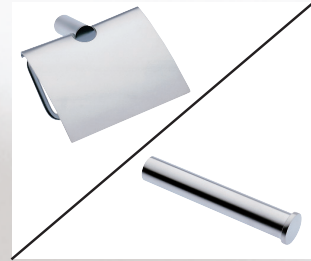

SMART ACCESSORIES

COLOR/FINISH OPTIONS

The Smart accessory line comes in two finish styles:
Chrome (C) and Matte Chrome (M)

Robe Hook SMRH_

Soap Dish SMSD_

Paper Holder - with Cover SMPHC_
Paper Holder - no Cover SMPH_

Toilet Brush SMTBR_

Glass Shelf 24" SMG24_

Towel Bar Shelf SMTBS_
22"

Towel Ring SMTR_

Cup Holder SMCH_

Counter Container 8" SMCC8_

Counter Container 12", 16" SMC_

Towel Bar SMTB_
16", 24", 32"

Swivel Towel Rack SMSTR_

robern.

SMART ACCESSORIES

Robern, a leader in stylish bath storage innovation, offers five accessory lines providing ultimate design solutions for bathrooms. Ranging from contemporary to traditional, with a multitude of finishes, Robern's accessory collections allow for complete style coordination.