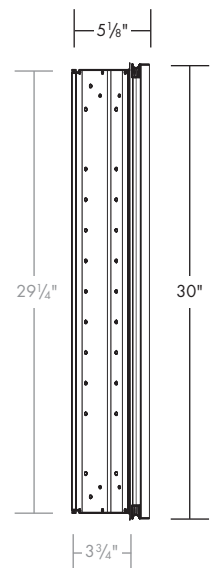

PL PERIOD WOOD FRAMED CABINETS

HEIRLOOM OVERALL DIMENSIONS

PLW1630 --- 15¹/₄" W x 30" H x 5¹/₈" D

PLW2030 --- 19¹/₄" W x 30" H x 5¹/₈" D

PLW2430 --- 23¹/₄" W x 30" H x 5¹/₈" D

Finish suffixes for Heirloom frames:

BHG-Heirloom Gold Frame w/Black Cabinet

BHS -Heirloom Silver Frame w/Black Cabinet

HTS -Heirloom True Silver Frame w/Black Cabinet

LAUREL OVERALL DIMENSIONS

PLW1630 --- 15¹/₄" W x 30" H x 5¹/₈" D

PLW2030 --- 19¹/₄" W x 30" H x 5¹/₈" D

PLW2430 --- 23¹/₄" W x 30" H x 5¹/₈" D

Finish suffixes for Laurel frames:

BLG-Laurel Gold Frame w/Black Cabinet

BLS -Laurel Silver Frame w/Black Cabinet

LTS -Laurel True Silver Frame w/Black Cabinet

CLASSIC OVERALL DIMENSIONS

PLW1630 --- 15¹/₄" W x 30" H x 5¹/₈" D

PLW2030 --- 19¹/₄" W x 30" H x 5¹/₈" D

PLW2430 --- 23¹/₄" W x 30" H x 5¹/₈" D

Finish suffixes for Classic frames:

BCG-Classic Gold Frame w/Black Cabinet

BCS -Classic Silver Frame w/Black Cabinet

CTS -Classic True Silver Frame w/Black Cabinet

BEAD OVERALL DIMENSIONS

PLW1630 --- 15¹/₄" W x 30" H x 5¹/₈" D

PLW2030 --- 19¹/₄" W x 30" H x 5¹/₈" D

PLW2430 --- 23¹/₄" W x 30" H x 5¹/₈" D

Finish suffixes for Bead frames:

WWW -Bead Pure White Frame w/White Cabinet

BBM -Bead Mahogany Frame w/Black Cabinet

WBB -Bead Biscuit Frame w/White Cabinet

INSTALLATION NOTES:

Rough opening dimensions are:

14¹/₂" 18¹/₂" or 22¹/₂" W x 29¹/₄" H

Cabinets can be joined in opposed-hinged pairs only.

robern.