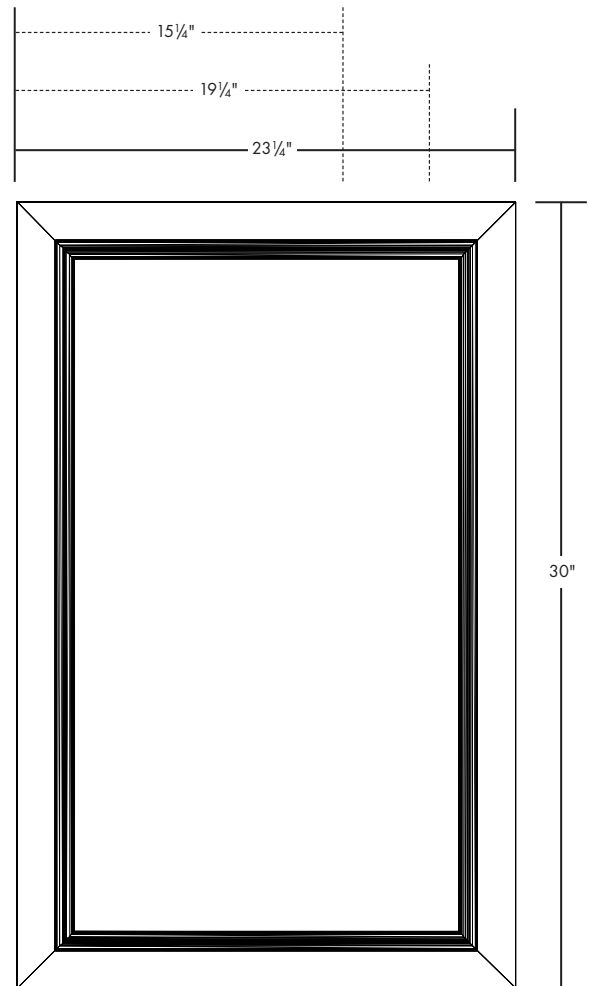

PL PERIOD WOOD FRAMED CABINETS

HEIRLOOM OVERALL DIMENSIONS

PLW1630 --- 15¹/₄" W x 30" H x 5¹/₈" D

PLW2030 --- 19¹/₄" W x 30" H x 5¹/₈" D

PLW2430 --- 23¹/₄" W x 30" H x 5¹/₈" D

Finish suffixes for Heirloom frames:

BHG-Heirloom Gold Frame w/Black Cabinet

BHS -Heirloom Silver Frame w/Black Cabinet

HTS -Heirloom True Silver Frame w/Black Cabinet

LAUREL OVERALL DIMENSIONS

PLW1630 --- 15¹/₄" W x 30" H x 5¹/₈" D

PLW2030 --- 19¹/₄" W x 30" H x 5¹/₈" D

PLW2430 --- 23¹/₄" W x 30" H x 5¹/₈" D

Finish suffixes for Laurel frames:

BLG-Laurel Gold Frame w/Black Cabinet

BLS -Laurel Silver Frame w/Black Cabinet

LTS -Laurel True Silver Frame w/Black Cabinet

CLASSIC OVERALL DIMENSIONS

PLW1630 --- 15¹/₄" W x 30" H x 5¹/₈" D

PLW2030 --- 19¹/₄" W x 30" H x 5¹/₈" D

PLW2430 --- 23¹/₄" W x 30" H x 5¹/₈" D

Finish suffixes for Classic frames:

BCG-Classic Gold Frame w/Black Cabinet

BCS -Classic Silver Frame w/Black Cabinet

CTS -Classic True Silver Frame w/Black Cabinet

BEAD OVERALL DIMENSIONS

PLW1630 --- 15¹/₄" W x 30" H x 5¹/₈" D

PLW2030 --- 19¹/₄" W x 30" H x 5¹/₈" D

PLW2430 --- 23¹/₄" W x 30" H x 5¹/₈" D

Finish suffixes for Bead frames:

WWW -Bead Pure White Frame w/White Cabinet

BBM -Bead Mahogany Frame w/Black Cabinet

WBB -Bead Biscuit Frame w/White Cabinet

INSTALLATION NOTES:

Rough opening dimensions are:

14¹/₂" 18¹/₂" or 22¹/₂" W x 29¹/₄" H

Cabinets can be joined in opposed-hinged pairs only.

robern.